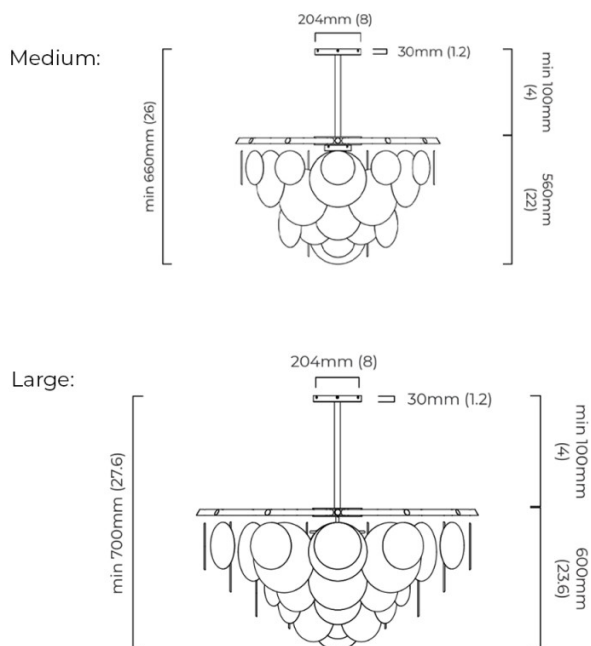

## PRODUCT SPECIFICATION

**Light Source:** **Medium:** 4 x Max 25W E14 (excluded)

**Large:** 6 x Max 60W E27 (excluded)

**IP Code:** 20

**Dimming:** Dimmable with trailing edge dimming.

**Dimensions:** **Medium:**

Shade: Ø90cm

Shade Height: 56cm

Minimum Drop Height: 66cm

**Large:**

Shade: Ø120cm

Shade Height: 60cm

Minimum Drop Height: 70cm

**For all sales and technical enquiries, please contact:**