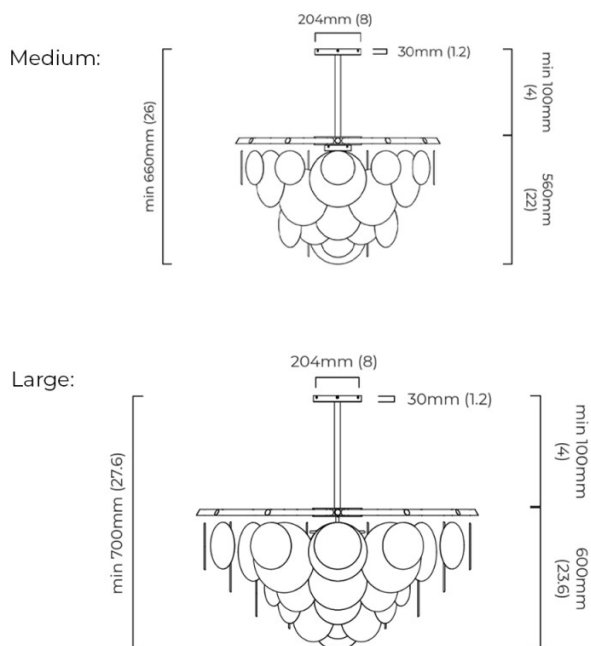

PRODUCT SPECIFICATION

Light Source: **Medium:** 4 x Max 25W E14 (excluded)

Large: 6 x Max 60W E27 (excluded)

IP Code: 20

Dimming: Dimmable with trailing edge dimming.

Dimensions: **Medium:**

Shade: Ø90cm

Shade Height: 56cm

Minimum Drop Height: 66cm

Large:

Shade: Ø120cm

Shade Height: 60cm

Minimum Drop Height: 70cm

For all sales and technical enquiries, please contact:

+44 (0)114 263 4266

info@davidvillagelighting.co.uk