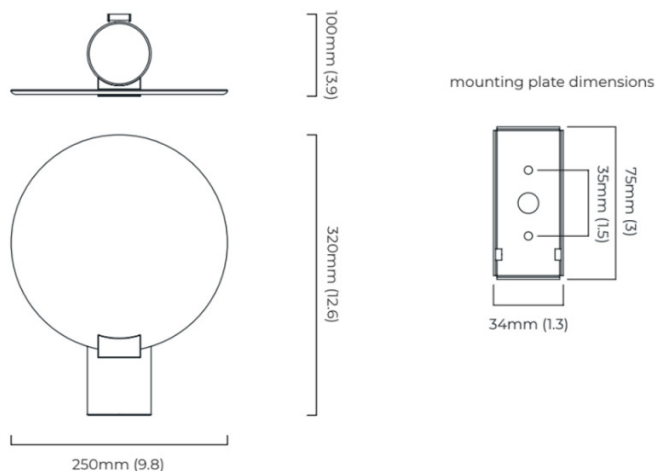

For all sales and technical enquiries, please contact:

+44 (0)114 263 4266

info@davidvillagelighting.co.uk

www.davidvillagelighting.co.uk