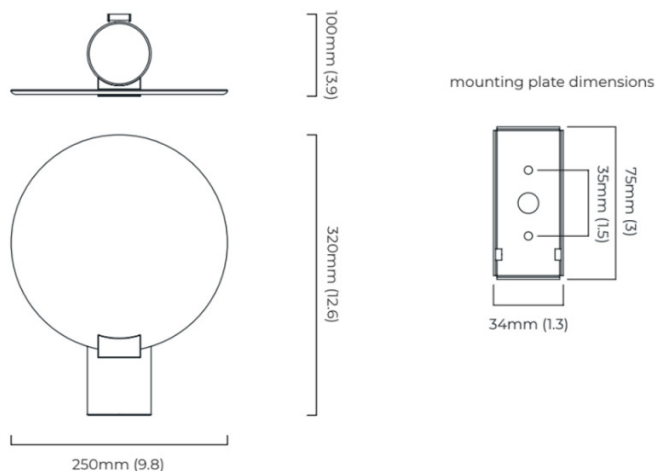

## PRODUCT SPECIFICATION

**Light Source:** 1 x Max 2.3W G9 LED Dimmable (excluded)

**IP Code:** 20

**Dimming:** Dimmable using trailing edge dimming.

**Dimensions:** Diffuser: Ø25cm  
Height: 32cm  
Depth: 10cm