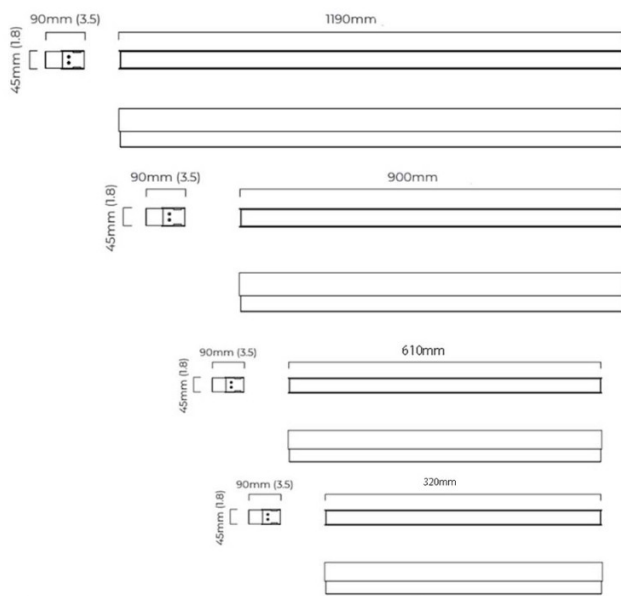

Please Note: Due to the natural variations in the glass diffuser, the light output of each product will vary.

PRODUCT SPECIFICATION

Light Source: 300 - 8W, 2700K
 600 - 16W, 2700K
 900 - 24W, 2700K
 1200 - 32W, 2700K

IP Code: 44

Dimming: Dimmable via mains phase dimming

Dimensions: **300**
 Height: 4.5cm
 Length: 32cm
 Depth: 9cm
600
 Height: 4.5cm
 Length: 61cm
 Depth: 9cm
900
 Height: 4.5cm
 Length: 90cm
 Depth: 9cm
1200
 Height: 4.5cm
 Length: 32cm
 Depth: 9cm