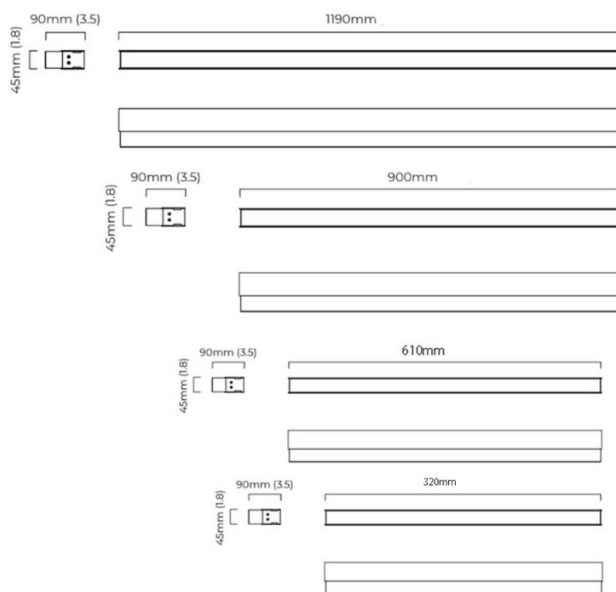

Please Note: Due to the natural variations in the glass diffuser, the light output of each product will vary.

PRODUCT SPECIFICATION

Light Source: 300 - 8W, 2700K
600 - 16W, 2700K
900 - 24W, 2700K
1200 - 32W, 2700K

IP Code: 44

Dimming: Dimmable via mains phase dimming

Dimensions: **300**
Height: 4.5cm
Length: 32cm
Depth: 9cm
600
Height: 4.5cm
Length: 61cm
Depth: 9cm
900
Height: 4.5cm
Length: 90cm
Depth: 9cm
1200
Height: 4.5cm
Length: 32cm
Depth: 9cm