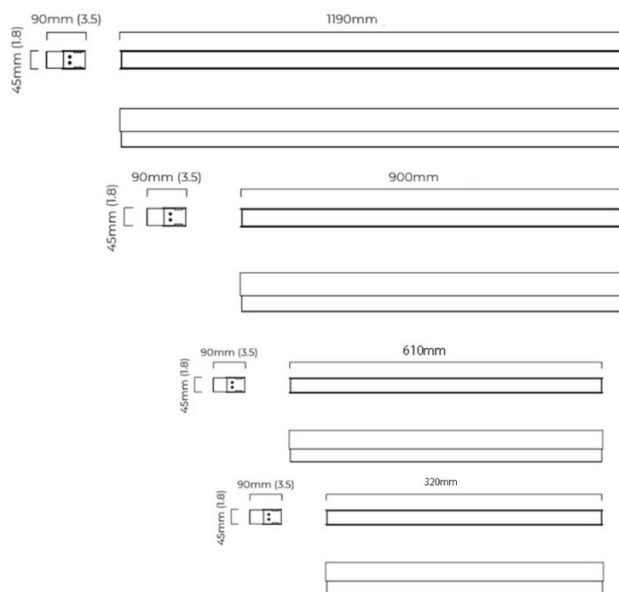

Please Note: Due to the natural variations in the glass diffuser, the light output of each product will vary.

PRODUCT SPECIFICATION

Light Source: 300 - 8W, 2700K
 600 - 16W, 2700K
 900 - 24W, 2700K
 1200 - 32W, 2700K

IP Code: 44

Dimming: Dimmable via mains phase dimming

Dimensions: **300**
 Height: 4.5cm
 Length: 32cm
 Depth: 9cm
600
 Height: 4.5cm
 Length: 61cm
 Depth: 9cm
900
 Height: 4.5cm
 Length: 90cm
 Depth: 9cm
1200
 Height: 4.5cm
 Length: 32cm
 Depth: 9cm