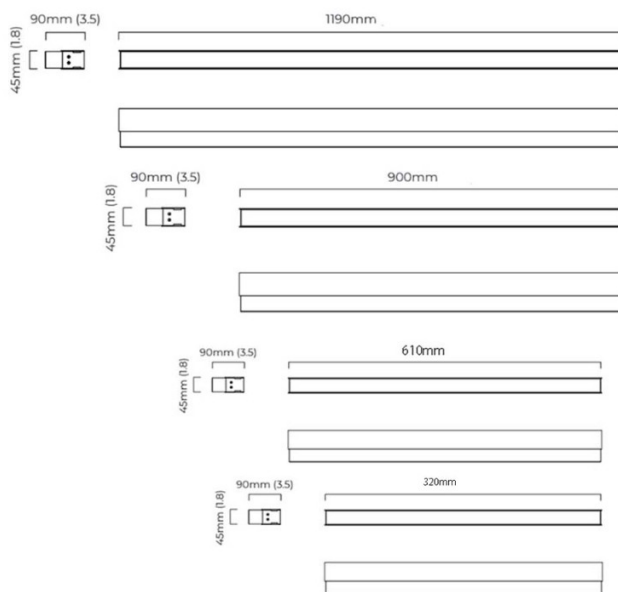

Please Note: Due to the natural variations in the glass diffuser, the light output of each product will vary.

PRODUCT SPECIFICATION

Light Source: 300 - 8W, 2700K
 600 - 16W, 2700K
 900 - 24W, 2700K
 1200 - 32W, 2700K

IP Code: 44

Dimming: Dimmable via mains phase dimming

Dimensions: **300**
 Height: 4.5cm
 Length: 32cm
 Depth: 9cm
600
 Height: 4.5cm
 Length: 61cm
 Depth: 9cm
900
 Height: 4.5cm
 Length: 90cm
 Depth: 9cm
1200
 Height: 4.5cm
 Length: 32cm
 Depth: 9cm