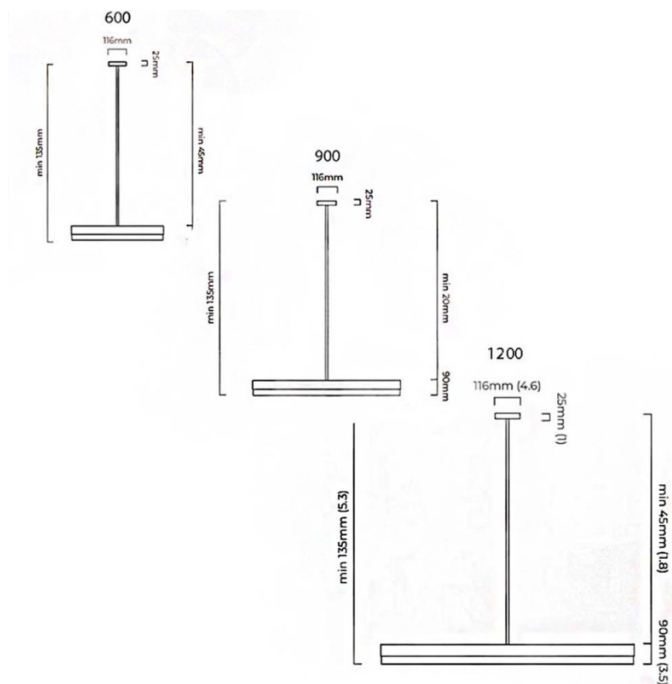

PRODUCT SPECIFICATION

Light Source: 600 - 16W, 2700K
900 - 24W, 2700K
1200 - 32W, 2700K

IP Code: 20

Dimming: Dimmable via mains phase dimming

Dimensions: **600**
Shade height: 9cm
Drop height: 135cm
Length: 60cm
900
Shade height: 9cm
Drop height: 135cm
Length: 90cm
1200
Shade height: 9cm
Drop height: 135cm
Length: 120cm