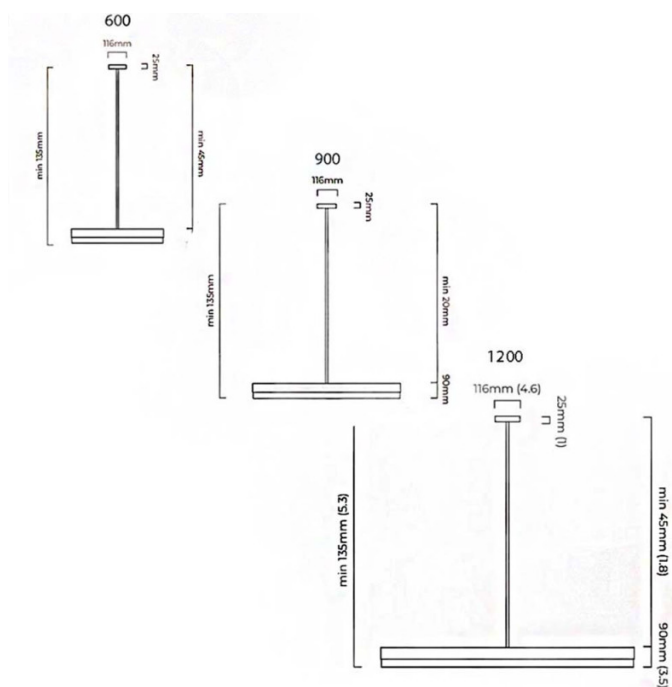

Please Note: Due to the natural variations in the glass diffuser, the light output of each product will vary.

PRODUCT SPECIFICATION

Light Source: 600 - 16W, 2700K
900 - 24W, 2700K
1200 - 32W, 2700K

IP Code: 20

Dimming: Dimmable via mains phase dimming

Dimensions: **600**
Shade height: 9cm
Drop height: 135cm
Length: 60cm
900
Shade height: 9cm
Drop height: 135cm
Length: 90cm
1200
Shade height: 9cm
Drop height: 135cm
Length: 120cm