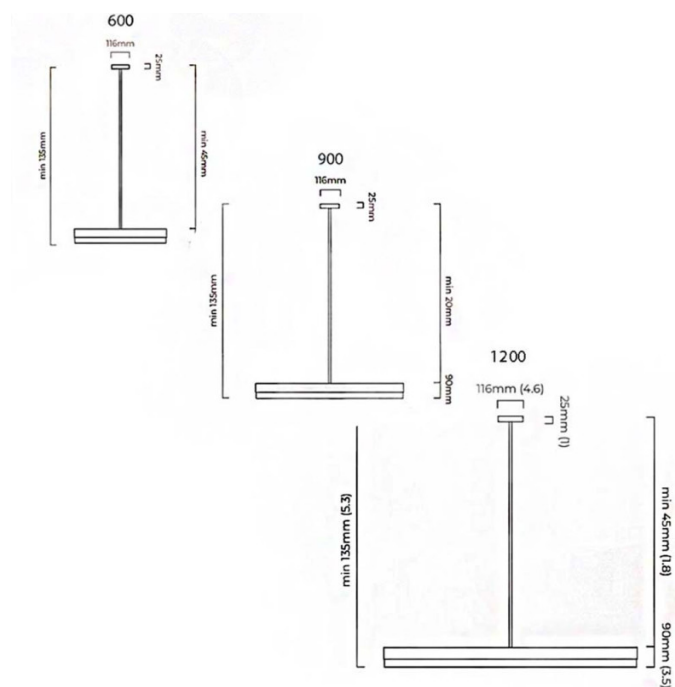

Please Note: Due to the natural variations in the glass diffuser, the light output of each product will vary.

PRODUCT SPECIFICATION

Light Source: 600 - 16W, 2700K
900 - 24W, 2700K
1200 - 32W, 2700K

IP Code: 20

Dimming: Dimmable via mains phase dimming

Dimensions: **600**
Shade height: 9cm
Drop height: 135cm
Length: 60cm
900
Shade height: 9cm
Drop height: 135cm
Length: 90cm
1200
Shade height: 9cm
Drop height: 135cm
Length: 120cm