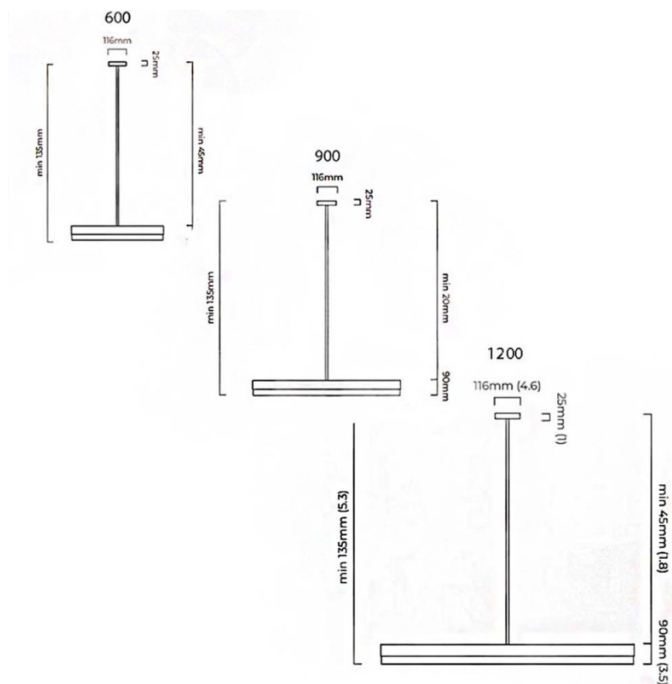

Please Note: Due to the natural variations in the glass diffuser, the light output of each product will vary.

PRODUCT SPECIFICATION

Light Source: 600 - 16W, 2700K
 900 - 24W, 2700K
 1200 - 32W, 2700K

IP Code: 20

Dimming: Dimmable via mains phase dimming

Dimensions: **600**
 Shade height: 9cm
 Drop height: 135cm
 Length: 60cm
900
 Shade height: 9cm
 Drop height: 135cm
 Length: 90cm
1200
 Shade height: 9cm
 Drop height: 135cm
 Length: 120cm