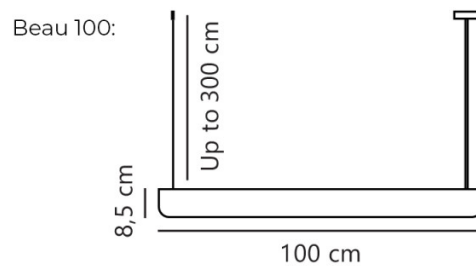

The Design For The People Beau is a linear pendant light, available in two sizes and boasting a sleek black finish. Designed by Sofie Lefevre, the Beau Pendant features a slim silhouette that can adapt to a range of interiors and generates a focused warm downlight that can be dimmed if used with a dimmable bulb. The metal structure is suspended by a textile cable, offering an adjustable height that can be chosen upon installation, also in a black finish to create a cohesive design.

PRODUCT SPECIFICATION

- Light Source:** **Beau 50:** 1 x Max 8W S14S LED Non-Dim (included)
Beau 100: 1 x Max 15W S14S LED Non-Dim (included)
- IP Code:** 20
- Dimming:** Dimmable via mains phase dimming (with a dimmable bulb)
- Dimensions:** **Beau 50:**
Width: 50cm
Body Height: 8.5cm
Maximum Drop Height: 300cm

Beau 100:
Width: 100cm
Body Height: 8.5cm
Maximum Drop Height: 300cm

For all sales and technical enquiries, please contact:

+44 (0)114 263 4266

info@davidvillagelighting.co.uk

www.davidvillagelighting.co.uk