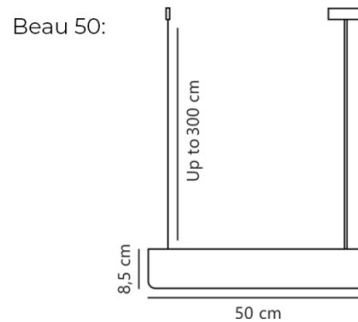

## PRODUCT SPECIFICATION

- Light Source:** **Beau 50:** 1 x Max 8W S14S LED Non-Dim (included)  
**Beau 100:** 1 x Max 15W S14S LED Non-Dim (included)
- IP Code:** 20
- Dimming:** Dimmable via mains phase dimming (with a dimmable bulb)
- Dimensions:** **Beau 50:**  
Width: 50cm  
Body Height: 8.5cm  
Maximum Drop Height: 300cm  
  
**Beau 100:**  
Width: 100cm  
Body Height: 8.5cm  
Maximum Drop Height: 300cm