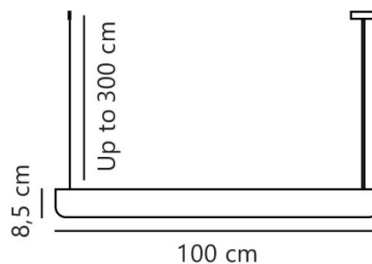

PRODUCT SPECIFICATION

- Light Source:** 1 x Max 15W S14S LED Non-Dim (included)
- IP Code:** 20
- Dimming:** Dimmable via mains phase dimming (with a dimmable bulb)
- Dimensions:** Width: 100cm
Body Height: 8.5cm
Maximum Drop Height: 300cm