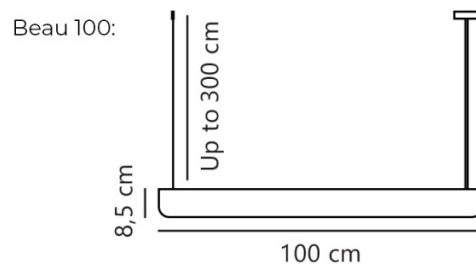

## PRODUCT SPECIFICATION

- Light Source:** **Beau 50:** 1 x Max 8W S14S LED Non-Dim (included)  
**Beau 100:** 1 x Max 15W S14S LED Non-Dim (included)
- IP Code:** 20
- Dimming:** Dimmable via mains phase dimming (with a dimmable bulb)
- Dimensions:** **Beau 50:**  
Width: 50cm  
Body Height: 8.5cm  
Maximum Drop Height: 300cm  
  
**Beau 100:**  
Width: 100cm  
Body Height: 8.5cm  
Maximum Drop Height: 300cm