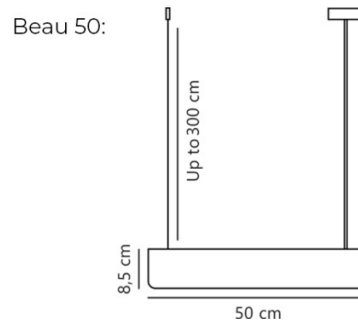

The Design For The People Beau is a linear pendant light, available in two sizes and boasting a sleek black finish. Designed by Sofie Lefevre, the Beau Pendant features a slim silhouette that can adapt to a range of interiors and generates a focused warm downlight that can be dimmed if used with a dimmable bulb. The metal structure is suspended by a textile cable, offering an adjustable height that can be chosen upon installation, also in a black finish to create a cohesive design.

PRODUCT SPECIFICATION

- Light Source:** **Beau 50:** 1 x Max 8W S14S LED Non-Dim (included)
Beau 100: 1 x Max 15W S14S LED Non-Dim (included)
- IP Code:** 20
- Dimming:** Dimmable via mains phase dimming (with a dimmable bulb)
- Dimensions:** **Beau 50:**
Width: 50cm
Body Height: 8.5cm
Maximum Drop Height: 300cm

Beau 100:
Width: 100cm
Body Height: 8.5cm
Maximum Drop Height: 300cm

For all sales and technical enquiries, please contact:

+44 (0)114 263 4266

info@davidvillagelighting.co.uk

www.davidvillagelighting.co.uk