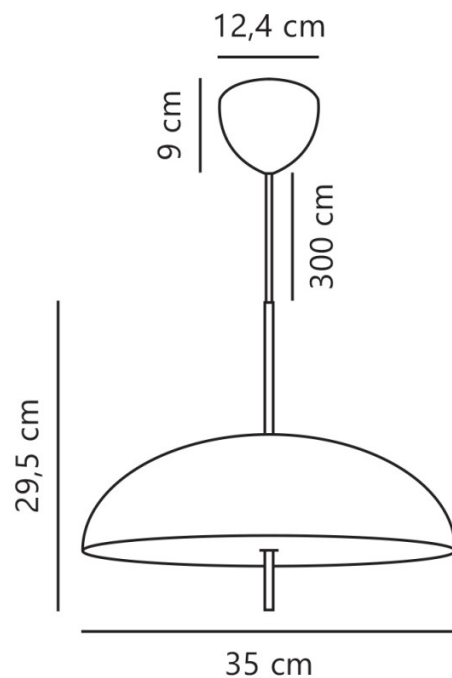

## PRODUCT SPECIFICATION

**Light Source:** 2 x Max 40W E27 (excluded)

**IP Code:** 20

**Dimming:** Dimmable via mains phase dimming.

**Dimensions:** Shade: Ø35cm  
Body Height:  
Drop Height: 300cm  
Ceiling Canopy: Ø12.4cm  
Ceiling Canopy Height: 9cm