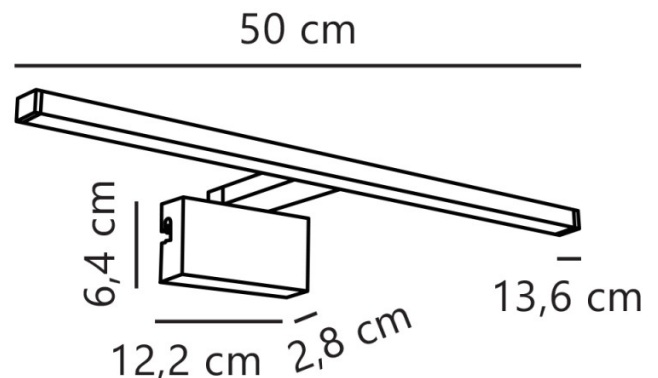

IP Code: 44

Dimming: Non-Dimmable.

Dimensions: Width: 50cm
Wall Mount Width: 12.2cm
Wall Mount Height: 6.4cm

For all sales and technical enquiries, please contact:

+44 (0)114 263 4266

info@davidvillagelighting.co.uk