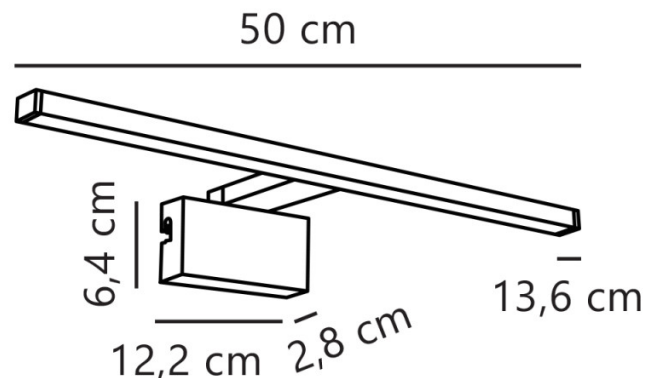

IP Code: 44

Dimming: Non-Dimmable.

Dimensions: Width: 50cm
Wall Mount Width: 12.2cm
Wall Mount Height: 6.4cm

For all sales and technical enquiries, please contact:

+44 (0)114 263 4266

info@davidvillagelighting.co.uk