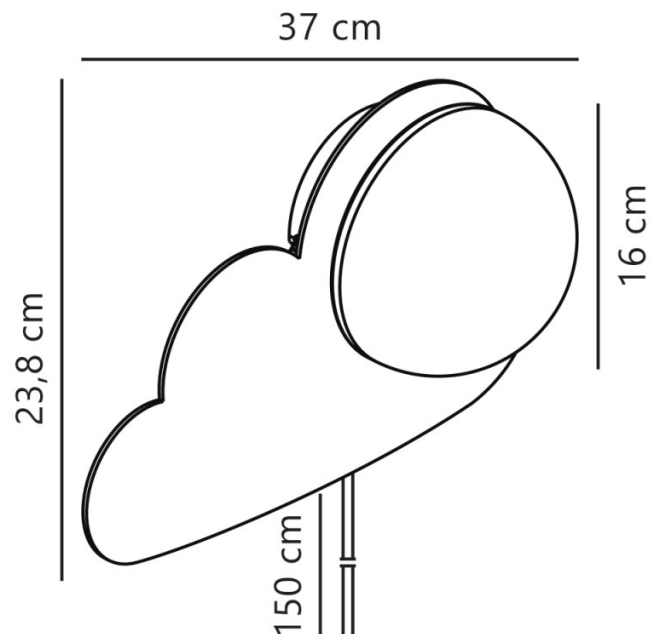

PRODUCT SPECIFICATION

Light Source: 1 x Max 25W E14 (excluded)

IP Code: 20

Dimming: In-line on/off switch on the cable.

Dimensions: Height: 23.8cm
Width: 37cm
Cable Length: 150cm