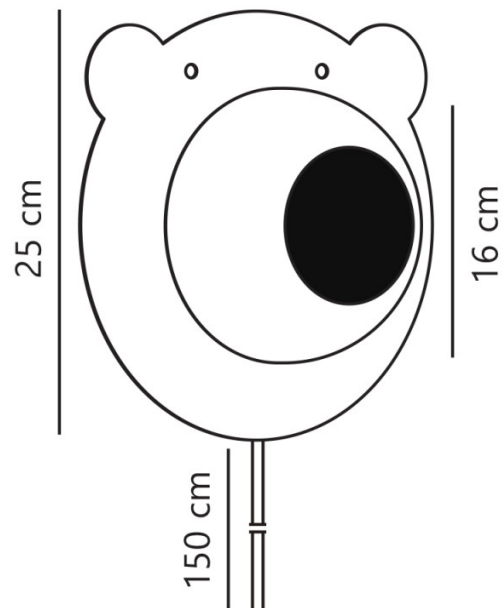

**Please Note: This wall light features a cable and plug, so will need to be installed near a socket.**

## PRODUCT SPECIFICATION

**Light Source:** 1 x Max 25W E14 (excluded)

**IP Code:** 20

**Dimming:** In-line on/off switch on the cable.

**Dimensions:** Full Height: 25cm  
Diffuser Height: 16cm  
Cable Length: 150cm