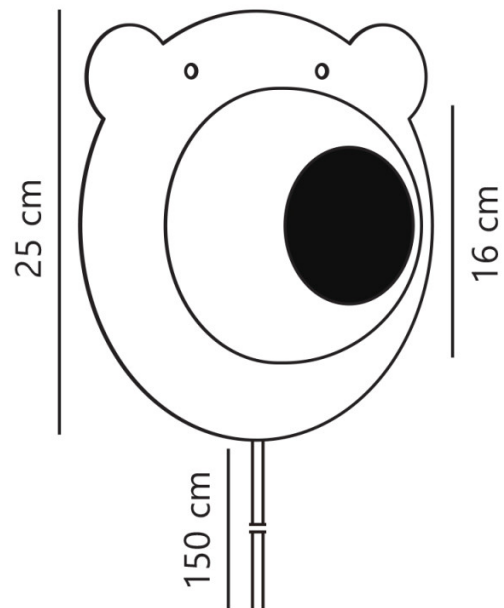

Nordlux Bruna Bear Wall Light

LA11015

SOURCE: <https://www.davidvillagelighting.co.uk/product/Nordlux-Bruna-Bear-Wall-Light/10001792>

PRODUCT DESCRIPTION

Designer: Nordlux

Nordlux Bruna Bear Wall Light

The Nordlux Bruna Bear Wall Light is a comforting lighting solution, designed specifically for children's rooms. It features a mouth-blown glass diffuser, disguised as the bear's nose, which produces an ambient glow perfect for bedtime reading or as a relaxing nightlight to make your little ones feel safe. Due to the glass in this lamp being created through mouth-blown methods, each Bruna Bear lamp is unique, for example, air bubbles may appear in the glass and the thickness of the glass can also vary.

The Bruna lamp features an in-line on/off switch on the cable, allowing the lamp to be easily turned on and off during the night or for darker early mornings. The Nordlux Bruna Bear Wall Light promises a soft, dreamy illumination and a comforting presence through the night.

Please Note: This wall light features a cable and plug, so will need to be installed near a socket.

PRODUCT SPECIFICATION

Light Source: 1 x Max 25W E14 (excluded)

IP Code: 20

Dimming: In-line on/off switch on the cable.

Dimensions: Full Height: 25cm
Diffuser Height: 16cm
Cable Length: 150cm

For all sales and technical enquiries, please contact:

+44 (0)114 263 4266

info@davidvillagelighting.co.uk

www.davidvillagelighting.co.uk