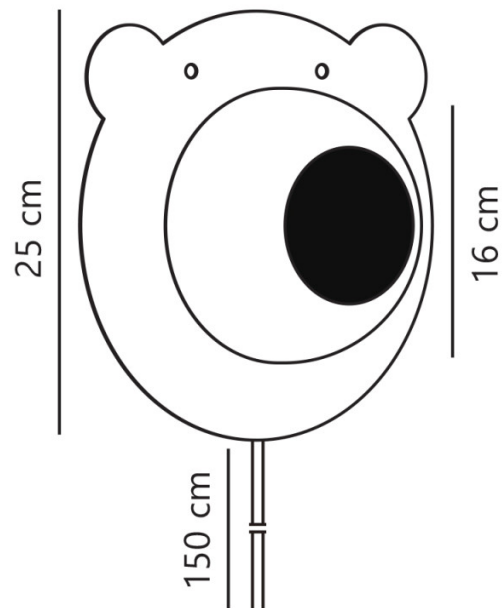

nordlux®

Nordlux Bruna Bear Wall Light

LA11015

SOURCE: <https://www.davidvillagelighting.co.uk/product/Nordlux-Bruna-Bear-Wall-Light/10001792>

PRODUCT DESCRIPTION

Designer: Nordlux

Nordlux Bruna Bear Wall Light

The Nordlux Bruna Bear Wall Light is a comforting lighting solution, designed specifically for children's rooms. It features a mouth-blown glass diffuser, disguised as the bear's nose, which produces an ambient glow perfect for bedtime reading or as a relaxing nightlight to make your little ones feel safe. Due to the glass in this lamp being created through mouth-blown methods, each Bruna Bear lamp is unique, for example, air bubbles may appear in the glass and the thickness of the glass can also vary.

Please Note: This wall light features a cable and plug, so will need to be installed near a socket.

PRODUCT SPECIFICATION

Light Source: 1 x Max 25W E14 (excluded)

IP Code: 20

Dimming: In-line on/off switch on the cable.

Dimensions: Full Height: 25cm
Diffuser Height: 16cm
Cable Length: 150cm

For all sales and technical enquiries, please contact:

+44 (0)114 263 4266

info@davidvillagelighting.co.uk

www.davidvillagelighting.co.uk