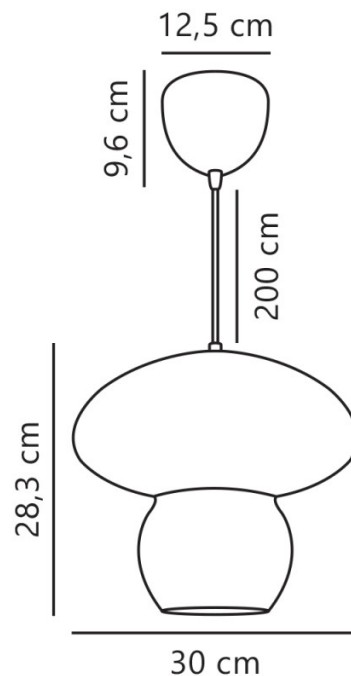

## PRODUCT SPECIFICATION

**Light Source:** 1 x Max 25W E27 (excluded)

**IP Code:** 20

**Dimming:** Dimmable via mains phase dimming.

**Dimensions:** Shade Height: 28.3cm  
Shade Width: 30cm  
Drop Height: 200cm