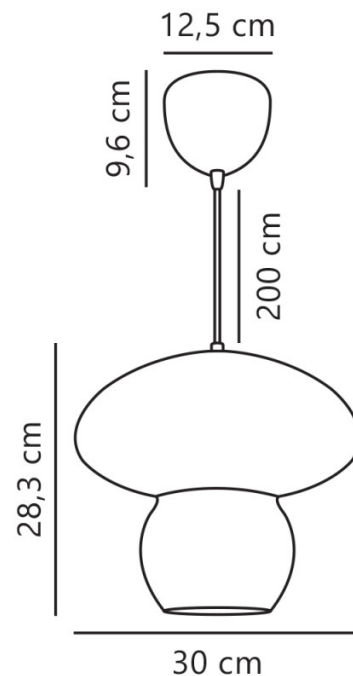

## PRODUCT SPECIFICATION

**Light Source:** 1 x Max 25W E27 (excluded)

**IP Code:** 20

**Dimming:** Dimmable via mains phase dimming.

**Dimensions:** Shade Height: 28.3cm  
Shade Width: 30cm  
Drop Height: 200cm