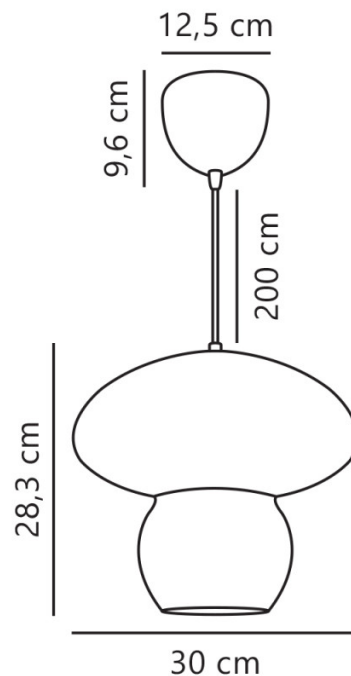

PRODUCT SPECIFICATION

Light Source: 1 x Max 25W E27 (excluded)

IP Code: 20

Dimming: Dimmable via mains phase dimming.

Dimensions: Shade Height: 28.3cm
Shade Width: 30cm
Drop Height: 200cm

For all sales and technical enquiries, please contact: