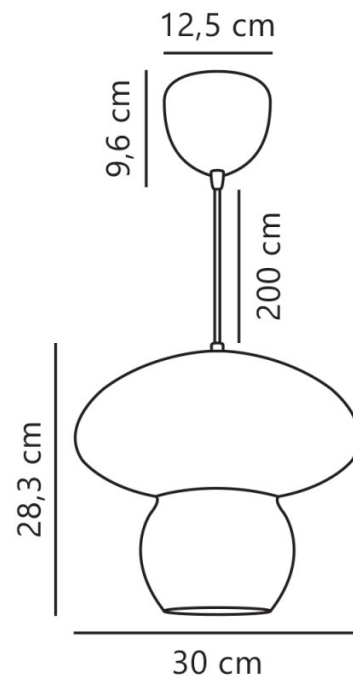

PRODUCT SPECIFICATION

Light Source: 1 x Max 25W E27 (excluded)

IP Code: 20

Dimming: Dimmable via mains phase dimming.

Dimensions: Shade Height: 28.3cm
Shade Width: 30cm
Drop Height: 200cm

For all sales and technical enquiries, please contact: