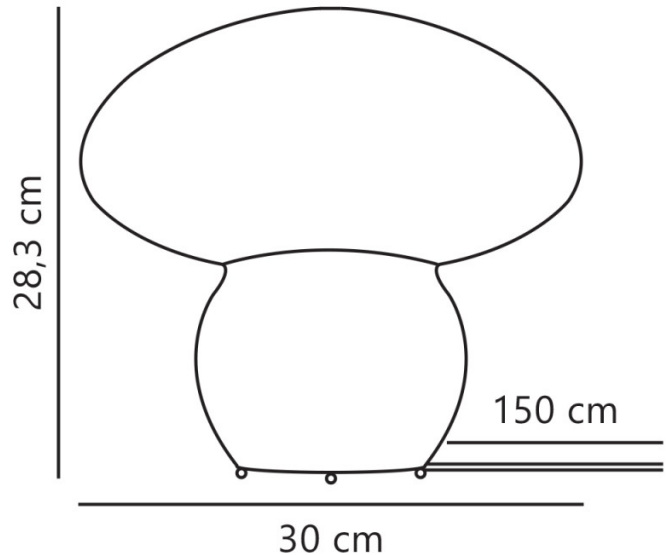

PRODUCT SPECIFICATION

Light Source: 1 x Max 25W E27 (excluded)

IP Code: 20

Dimming: In-line on/off switch on the cable.

Dimensions: Height: 28.3cm
Width: 30cm
Cable Length: 150cm

For all sales and technical enquiries, please contact: