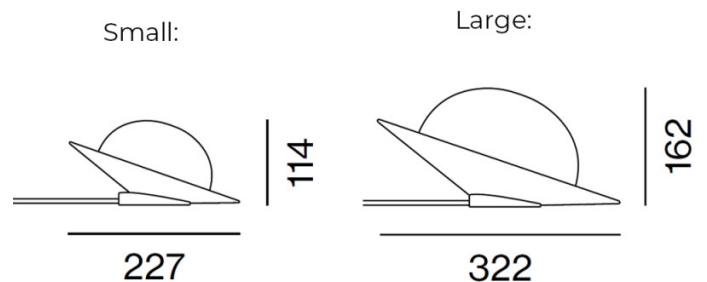

PRODUCT SPECIFICATION

Light Source: 1 x Max 9W G9 LED (excluded)

IP Code: 20

Dimming: In-line dimming switch on the cable.

Dimensions: Small:

Width: 22.7cm

Height: 11.4cm

Large:

Width: 32.2cm

Height: 16.2cm

Cable Length: 250cm

For all sales and technical enquiries, please contact:

+44 (0)114 263 4266

info@davidvillagelighting.co.uk

www.davidvillagelighting.co.uk