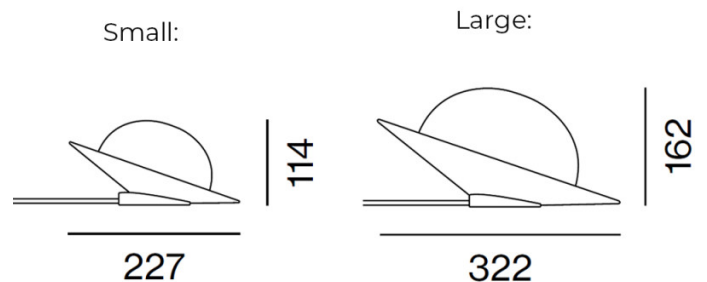

AGO Alley Tilt Table Lamp

LA11010/T

SOURCE: <https://www.davidvillagelighting.co.uk/product/AGO-Alley-Tilt-Table-Lamp/10001789>

PRODUCT DESCRIPTION

Designer: Jonas Wagell

AGO Alley Table Tilt LED Lamp

AGO Alley Table Tilt LED Lamp was created by designer and architect, Jonas Wagell. The Alley Table Tilt LED Lamp is a minimalistic lighting solution that adds bright colour to any location. Available in six bold colourways that can be featured in commercial and residential spaces, each table lamp is constructed from an opaline glass orb attached to a powder-coated aluminium shade. Its rich materials and subtle use of angles, seamlessly blend playfulness with sophistication. Add a fun element to your décor with this Alley Table Tilt LED Lamp.

AGO Alley Table Tilt LED Lamp is available in small and large sizes. The striking table lamp is an example of a contemporary design which emits a comfortable glow, ideal for bedside tables. The [Alley collection](#) also includes a wall lamp and a pendant, elevating the environment to a new level when incorporated together.

PRODUCT SPECIFICATION

Light Source: 1 x Max 9W G9 LED (excluded)

IP Code: 20

Dimming: In-line dimming switch on the cable.

Dimensions: Small:
Width: 22.7cm
Height: 11.4cm

Large:
Width: 32.2cm
Height: 16.2cm

Cable Length: 250cm