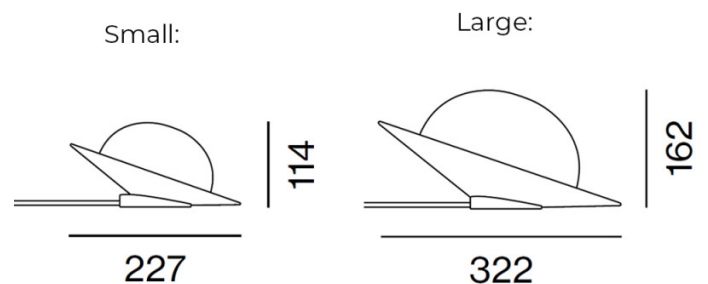

PRODUCT SPECIFICATION

Light Source: 1 x Max 9W G9 LED (excluded)

IP Code: 20

Dimming: In-line dimming switch on the cable.

Dimensions: Small:

Width: 22.7cm

Height: 11.4cm

Large:

Width: 32.2cm

Height: 16.2cm

Cable Length: 250cm

For all sales and technical enquiries, please contact:

+44 (0)114 263 4266

info@davidvillagelighting.co.uk

www.davidvillagelighting.co.uk