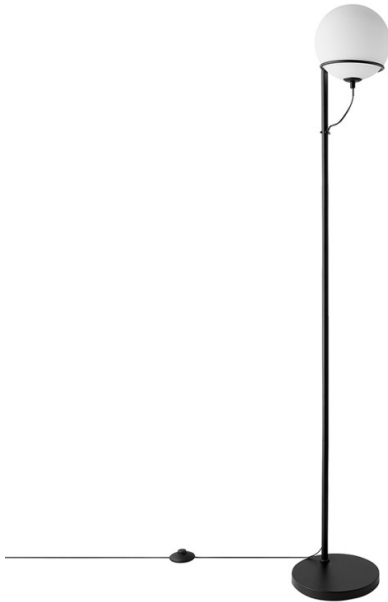

# Nordlux Wilson Floor Lamp

LA11013/F

SOURCE: <https://www.davidvillagelighting.co.uk/product/Nordlux-Wilson-Floor-Lamp/10001788>

## PRODUCT DESCRIPTION

Designer: Nordlux

### Nordlux Wilson Floor Lamp

The Nordlux Wilson Floor Lamp is a larger variation of the [Table Lamp](#), consisting of the same slender metal frame that supports a spherical glass diffuser. Wilson radiates a gentle light that spreads throughout the room, generating a cosy ambience that can be operated in a variety of settings both residentially and commercially. It is especially useful in bedrooms, living areas, dining spaces, reception areas and entryways.

Although non-dimmable, the Wilson Floor Lamp features an in-line switch on the cable which allows you to easily turn the light on and off. Due to the sleek black finish of Wilson, it can easily adapt to an array of personal styles whilst adding a unique and geometric silhouette to your room. It can be displayed individually, in multiples or alongside the Wilson Table Lamp for a coordinated interior.