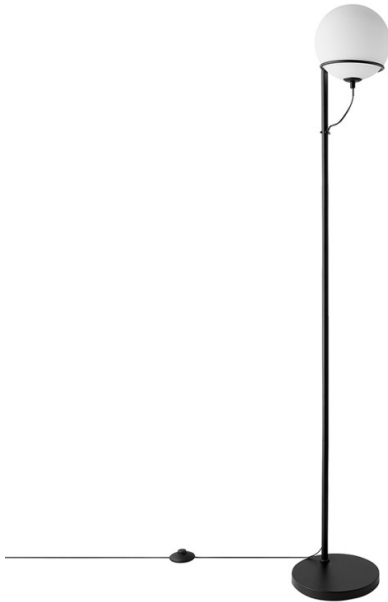

nordlux®

Nordlux Wilson Floor Lamp

LA11013/F

SOURCE: <https://www.davidvillagelighting.co.uk/product/Nordlux-Wilson-Floor-Lamp/10001788>

PRODUCT DESCRIPTION

Designer: Nordlux

Nordlux Wilson Floor Lamp

The Nordlux Wilson Floor Lamp is a larger variation of the [Table Lamp](#), consisting of the same slender metal frame that supports a spherical glass diffuser. Wilson radiates a gentle light that spreads throughout the room, generating a cosy ambience that can be operated in a variety of settings both residentially and commercially. It is especially useful in bedrooms, living areas, dining spaces, reception areas and entryways.

Although non-dimmable, the Wilson Floor Lamp features an in-line switch on the cable which allows you to easily turn the light on and off. Due to the sleek black finish of Wilson, it can easily adapt to an array of personal styles whilst adding a unique and geometric silhouette to your room. It can be displayed individually, in multiples or alongside the Wilson Table Lamp for a coordinated interior.

PRODUCT SPECIFICATION

Light Source: 1 x Max 5W G9 (excluded)

IP Code: 20

Dimming: In-line on/off switch on the cable.

Dimensions: Diffuser: Ø20cm
Height: 159cm
Base: Ø25cm
Cable Length: 150cm

For all sales and technical enquiries, please contact: