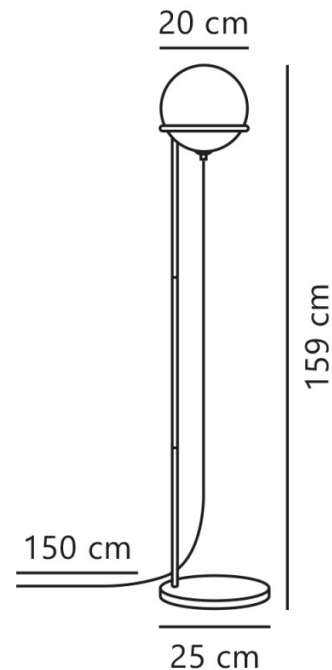

### Nordlux Wilson Floor Lamp

The Nordlux Wilson Floor Lamp is a larger variation of the [Table Lamp](#), consisting of the same slender metal frame that supports a spherical glass diffuser. Wilson radiates a gentle light that spreads throughout the room, generating a cosy ambience that can be operated in a variety of settings both residentially and commercially. It is especially useful in bedrooms, living areas, dining spaces, reception areas and entryways.

Although non-dimmable, the Wilson Floor Lamp features an in-line switch on the cable which allows you to easily turn the light on and off. Due to the sleek black finish of Wilson, it can easily adapt to an array of personal styles whilst adding a unique and geometric silhouette to your room. It can be displayed individually, in multiples or alongside the Wilson Table Lamp for a coordinated interior.

## PRODUCT SPECIFICATION

**Light Source:** 1 x Max 5W G9 (excluded)

**IP Code:** 20

**Dimming:** In-line on/off switch on the cable.

**Dimensions:** Diffuser: Ø20cm  
Height: 159cm  
Base: Ø25cm  
Cable Length: 150cm