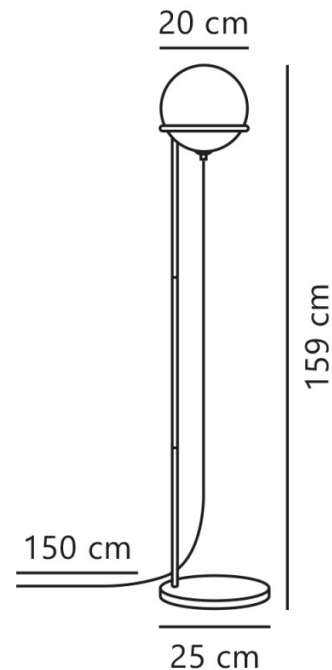

For all sales and technical enquiries, please contact:

+44 (0)114 263 4266

info@davidvillagelighting.co.uk

www.davidvillagelighting.co.uk