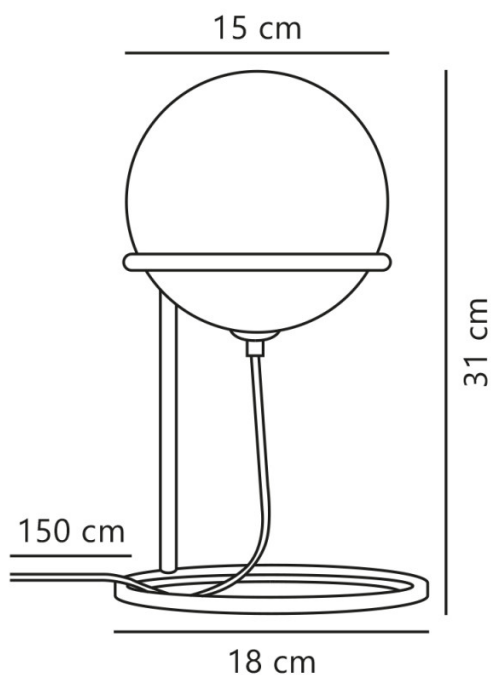

nordlux®

Nordlux Wilson Table Lamp

LA11013

SOURCE: <https://www.davidvillagelighting.co.uk/product/Nordlux-Wilson-Table-Lamp/10001787>

PRODUCT DESCRIPTION

Designer: Nordlux

Nordlux Wilson Table Lamp

Created by their in-house design team, the Nordlux Wilson Table Lamp consists of a sturdy but unobtrusive metal structure that houses a frosted glass globe diffuser. Wilson creates a cosy and inviting atmosphere whilst still providing functional lighting, with the diffuser creating a soft and gentle glow that is evenly dispersed across the space. The diffuser appears to almost float in mid-air when viewed at certain angles, adding a creative silhouette to your interior.

PRODUCT SPECIFICATION

Light Source: 1 x Max 5W G9 (excluded)

IP Code: 20

Dimming: In-line on/off switch on the cable.

Dimensions: Diffuser: Ø15cm
Height: 31cm
Base: Ø18cm
Cable Length: 150cm

For all sales and technical enquiries, please contact: