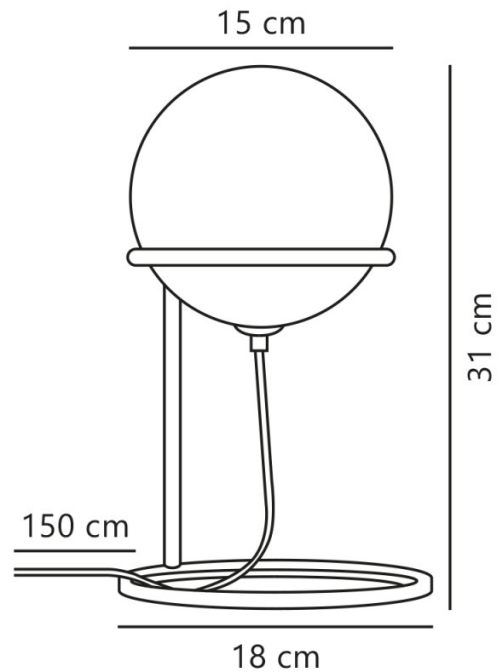

### Nordlux Wilson Table Lamp

Created by their in-house design team, the Nordlux Wilson Table Lamp consists of a sturdy but unobtrusive metal structure that houses a frosted glass globe diffuser. Wilson creates a cosy and inviting atmosphere whilst still providing functional lighting, with the diffuser creating a soft and gentle glow that is evenly dispersed across the space. The diffuser appears to almost float in mid-air when viewed at certain angles, adding a creative silhouette to your interior.

## PRODUCT SPECIFICATION

**Light Source:** 1 x Max 5W G9 (excluded)

**IP Code:** 20

**Dimming:** In-line on/off switch on the cable.

**Dimensions:** Diffuser: Ø15cm  
Height: 31cm  
Base: Ø18cm  
Cable Length: 150cm