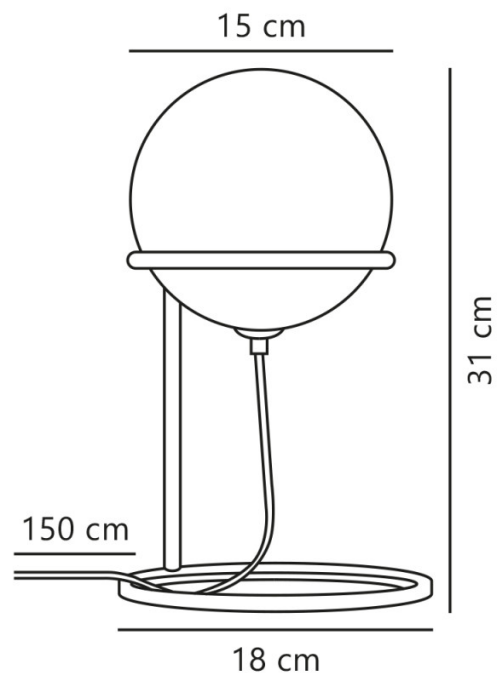

nordlux®

Nordlux Wilson Table Lamp

LA11013

SOURCE: <https://www.davidvillagelighting.co.uk/product/Nordlux-Wilson-Table-Lamp/10001787>

PRODUCT DESCRIPTION

Designer: Nordlux

Nordlux Wilson Table Lamp

Created by their in-house design team, the Nordlux Wilson Table Lamp consists of a sturdy but unobtrusive metal structure that houses a frosted glass globe diffuser. Wilson creates a cosy and inviting atmosphere whilst still providing functional lighting, with the diffuser creating a soft and gentle glow that is evenly dispersed across the space. The diffuser appears to almost float in mid-air when viewed at certain angles, adding a creative silhouette to your interior.

PRODUCT SPECIFICATION

Light Source: 1 x Max 5W G9 (excluded)

IP Code: 20

Dimming: In-line on/off switch on the cable.

Dimensions: Diffuser: Ø15cm
Height: 31cm
Base: Ø18cm
Cable Length: 150cm

For all sales and technical enquiries, please contact: