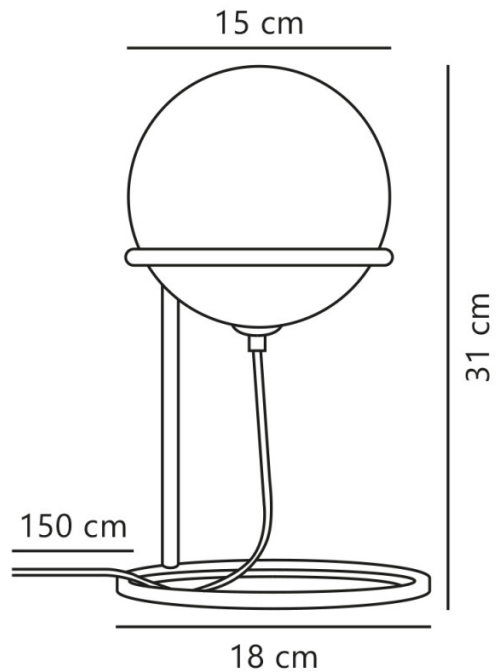

nordlux®

Nordlux Wilson Table Lamp

LA11013

SOURCE: <https://www.davidvillagelighting.co.uk/product/Nordlux-Wilson-Table-Lamp/10001787>

PRODUCT DESCRIPTION

Designer: Nordlux

Nordlux Wilson Table Lamp

Created by their in-house design team, the Nordlux Wilson Table Lamp consists of a sturdy but unobtrusive metal structure that houses a frosted glass globe diffuser. Wilson creates a cosy and inviting atmosphere whilst still providing functional lighting, with the diffuser creating a soft and gentle glow that is evenly dispersed across the space. The diffuser appears to almost float in mid-air when viewed at certain angles, adding a creative silhouette to your interior.

PRODUCT SPECIFICATION

Light Source: 1 x Max 5W G9 (excluded)

IP Code: 20

Dimming: In-line on/off switch on the cable.

Dimensions: Diffuser: Ø15cm
 Height: 31cm
 Base: Ø18cm
 Cable Length: 150cm

For all sales and technical enquiries, please contact: