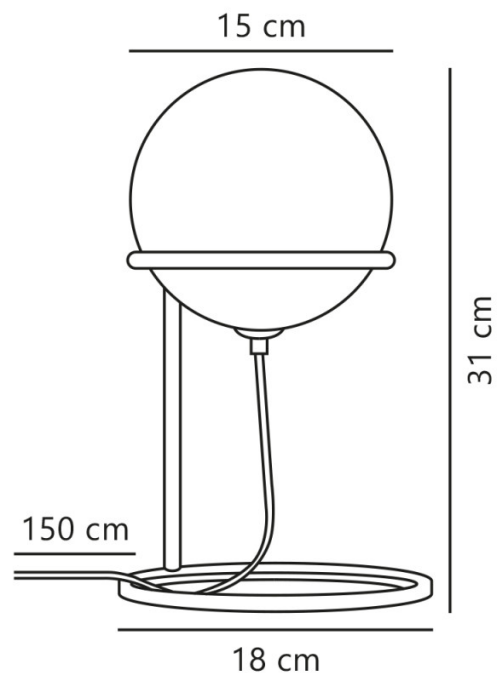

For all sales and technical enquiries, please contact:

+44 (0)114 263 4266

info@davidvillagelighting.co.uk

www.davidvillagelighting.co.uk