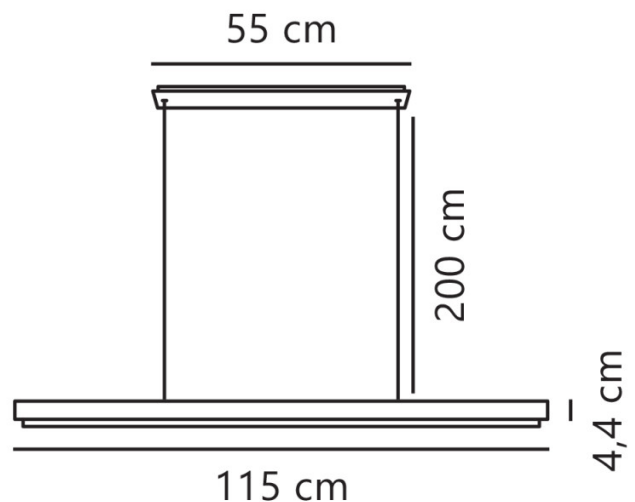

nordlux®

Nordlux Ilgas LED Pendant

LA11012

SOURCE: <https://www.davidvillagelighting.co.uk/product/Nordlux-Ilgas-LED-Pendant/10001786>

PRODUCT DESCRIPTION

Designer: Nordlux

Nordlux Ilgas LED Pendant

The Nordlux Ilgas Pendant is the definition of sleek Scandinavian design, utilising a slender frame, a neutral colour palette and high-quality natural materials. The Ilgas LED Pendant is functional but decorative, with a maximum drop height of 200cm that can be easily adjusted upon installation to fit the needs of your interior. This unobtrusive linear lighting solution is crafted from wood and is fitted with an integrated LED light source, which is projected onto the surface below - the result being a functional downlight that is perfect for above dining tables and kitchen islands.

PRODUCT SPECIFICATION

Light Source: 47W, 3000K, 1800 Lumens

IP Code: 20

Dimming: Dimmable via mains phase dimming.

Dimensions: Length: 115cm
Body Height: 4.4cm
Drop Height: 200cm
Ceiling Canopy Width: 55cm