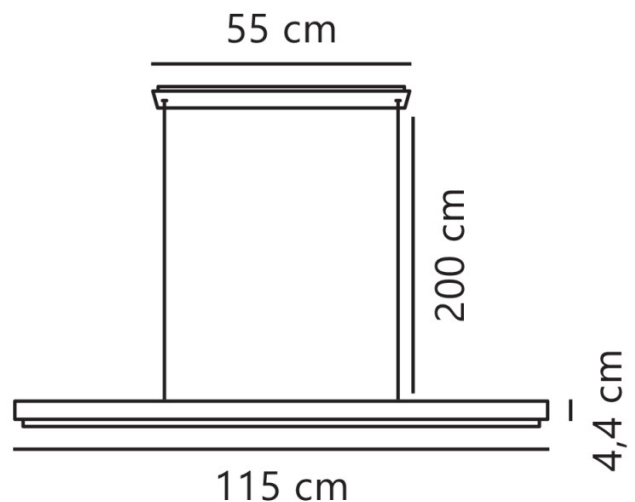

Nordlux Ilgas LED Pendant

LA11012

SOURCE: <https://www.davidvillagelighting.co.uk/product/Nordlux-Ilgas-LED-Pendant/10001786>

PRODUCT DESCRIPTION

Designer: Nordlux

Nordlux Ilgas LED Pendant

The Nordlux Ilgas Pendant is the definition of sleek Scandinavian design, utilising a slender frame, a neutral colour palette and high-quality natural materials. The Ilgas LED Pendant is functional but decorative, with a maximum drop height of 200cm that can be easily adjusted upon installation to fit the needs of your interior. This unobtrusive linear lighting solution is crafted from wood and is fitted with an integrated LED light source, which is projected onto the surface below - the result being a functional downlight that is perfect for above dining tables and kitchen islands.

PRODUCT SPECIFICATION

Light Source: 47W, 3000K, 1800 Lumens

IP Code: 20

Dimming: Dimmable via mains phase dimming.

Dimensions: Length: 115cm
 Body Height: 4.4cm
 Drop Height: 200cm
 Ceiling Canopy Width: 55cm