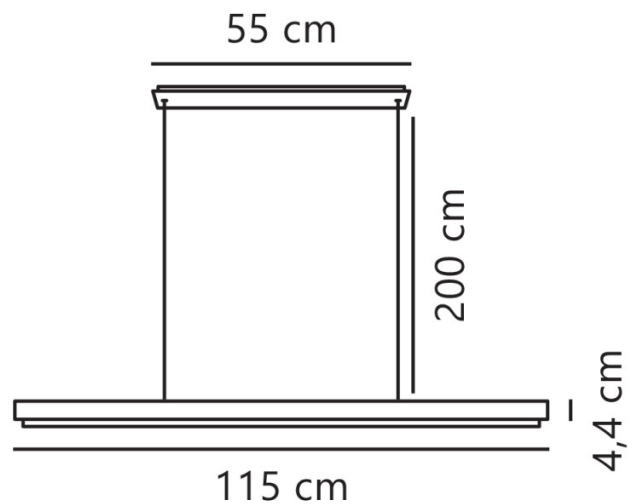

Nordlux Ilgas LED Pendant

LA11012

SOURCE: <https://www.davidvillagelighting.co.uk/product/Nordlux-Ilgas-LED-Pendant/10001786>

PRODUCT DESCRIPTION

Designer: Nordlux

Nordlux Ilgas LED Pendant

The Nordlux Ilgas Pendant is the definition of sleek Scandinavian design, utilising a slender frame, a neutral colour palette and high-quality natural materials. The Ilgas LED Pendant is functional but decorative, with a maximum drop height of 200cm that can be easily adjusted upon installation to fit the needs of your interior. This unobtrusive linear lighting solution is crafted from wood and is fitted with an integrated LED light source, which is projected onto the surface below - the result being a functional downlight that is perfect for above dining tables and kitchen islands.

PRODUCT SPECIFICATION

Light Source: 47W, 3000K, 1800 Lumens

IP Code: 20

Dimming: Dimmable via mains phase dimming.

Dimensions: Length: 115cm
 Body Height: 4.4cm
 Drop Height: 200cm
 Ceiling Canopy Width: 55cm