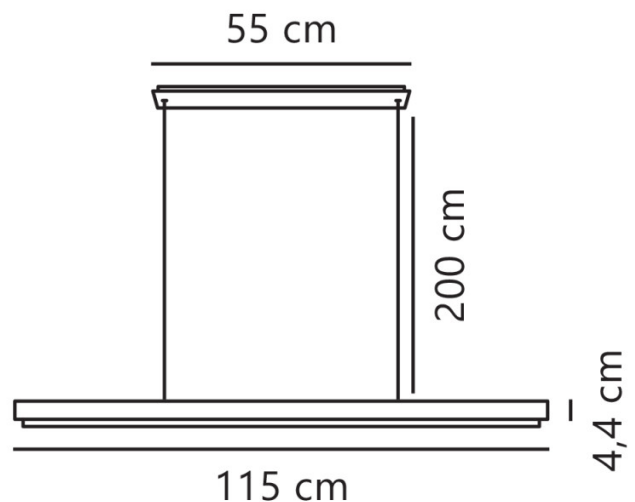

Nordlux Ilgas LED Pendant

LA11012

SOURCE: <https://www.davidvillagelighting.co.uk/product/Nordlux-Ilgas-LED-Pendant/10001786>

PRODUCT DESCRIPTION

Designer: Nordlux

Nordlux Ilgas LED Pendant

The Nordlux Ilgas Pendant is the definition of sleek Scandinavian design, utilising a slender frame, a neutral colour palette and high-quality natural materials. The Ilgas LED Pendant is functional but decorative, with a maximum drop height of 200cm that can be easily adjusted upon installation to fit the needs of your interior. This unobtrusive linear lighting solution is crafted from wood and is fitted with an integrated LED light source, which is projected onto the surface below - the result being a functional downlight that is perfect for above dining tables and kitchen islands.

PRODUCT SPECIFICATION

Light Source: 47W, 3000K, 1800 Lumens

IP Code: 20

Dimming: Dimmable via mains phase dimming.

Dimensions: Length: 115cm
Body Height: 4.4cm
Drop Height: 200cm
Ceiling Canopy Width: 55cm