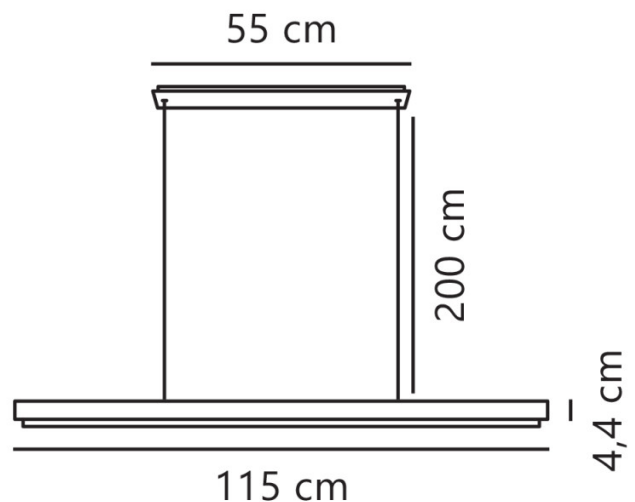

## PRODUCT SPECIFICATION

**Light Source:** 47W, 3000K, 1800 Lumens

**IP Code:** 20

**Dimming:** Dimmable via mains phase dimming.

**Dimensions:** Length: 115cm  
Body Height: 4.4cm  
Drop Height: 200cm  
Ceiling Canopy Width: 55cm