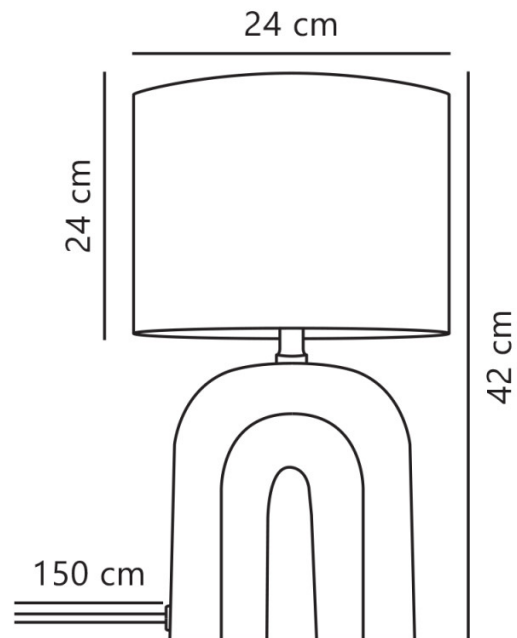

PRODUCT SPECIFICATION

Light Source: 1 x Max 40W E27 (excluded)

IP Code: 20

Dimming: In-line on/off switch on the cable.

Dimensions: Height: 42cm
Shade Height: 24cm
Shade Width: 24cm
Cable Length: 150cm

For all sales and technical enquiries, please contact: