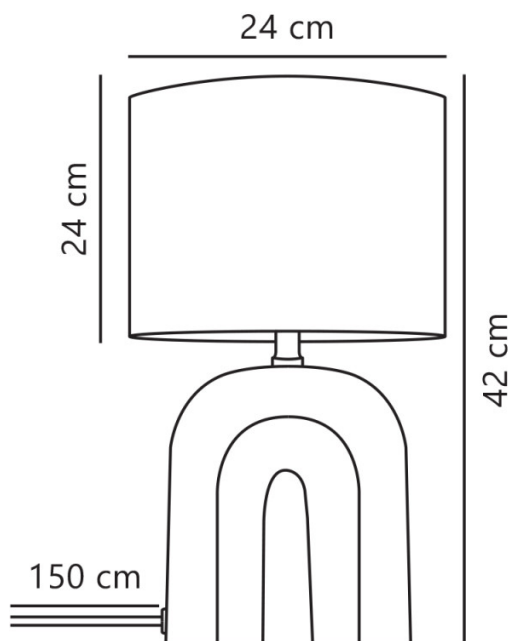

PRODUCT SPECIFICATION

Light Source: 1 x Max 40W E27 (excluded)

IP Code: 20

Dimming: In-line on/off switch on the cable.

Dimensions: Height: 42cm
Shade Height: 24cm
Shade Width: 24cm
Cable Length: 150cm

For all sales and technical enquiries, please contact: