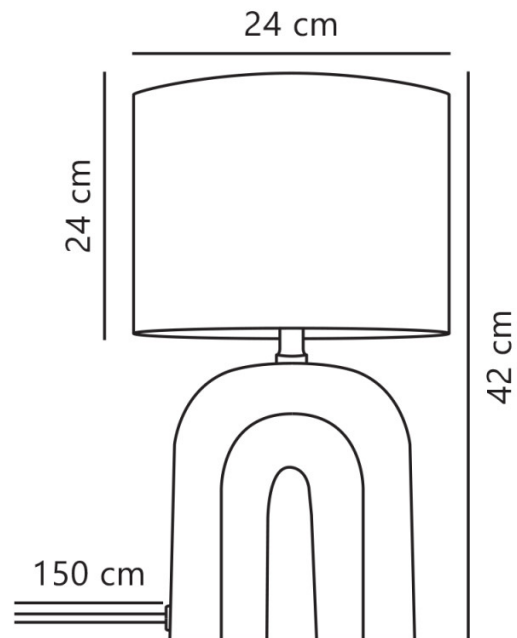

## PRODUCT SPECIFICATION

**Light Source:** 1 x Max 40W E27 (excluded)

**IP Code:** 20

**Dimming:** In-line on/off switch on the cable.

**Dimensions:** Height: 42cm  
Shade Height: 24cm  
Shade Width: 24cm  
Cable Length: 150cm