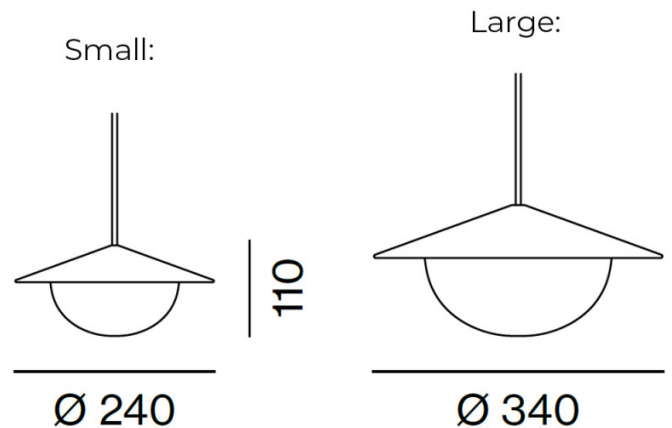

PRODUCT SPECIFICATION

Light Source: **Small:** 6W, 3000K, 242 Lumens
Large: 9W, 3000K, 406 Lumens

IP Code: 20

Dimming: Dimmable via mains phase dimming.

Dimensions: Small
Shade: Ø24cm
Height: 11cm

Large
Shade: Ø34cm
Height: 15.8cm

Cable Length: 300cm