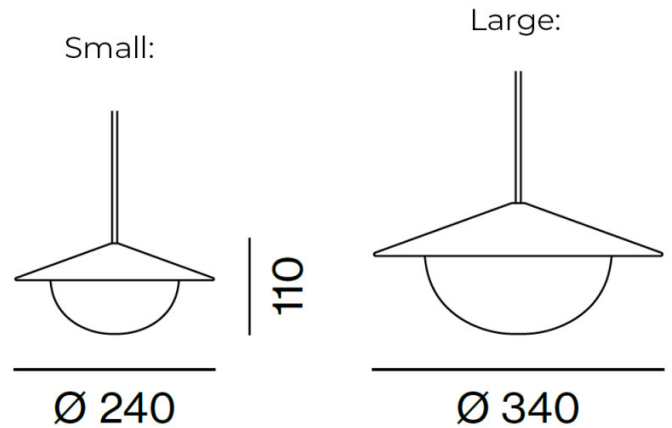

PRODUCT SPECIFICATION

Light Source: **Small:** 6W, 3000K, 242 Lumens
Large: 9W, 3000K, 406 Lumens

IP Code: 20

Dimming: Dimmable via mains phase dimming.

Dimensions: Small
Shade: Ø24cm
Height: 11cm

Large
Shade: Ø34cm
Height: 15.8cm

Cable Length: 300cm