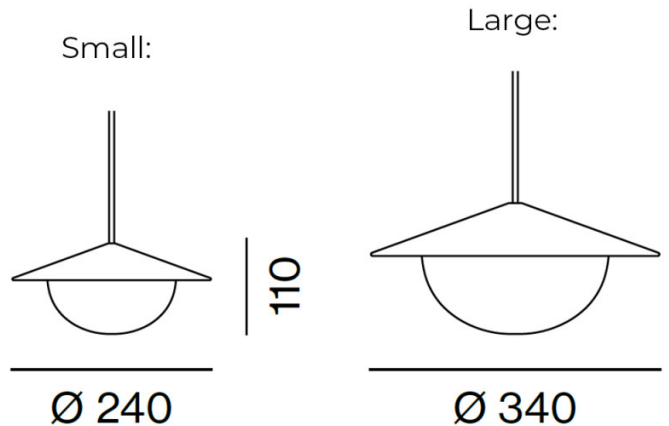

PRODUCT SPECIFICATION

Light Source: **Small:** 6W, 3000K, 242 Lumens
Large: 9W, 3000K, 406 Lumens

IP Code: 20

Dimming: Dimmable via mains phase dimming.

Dimensions: Small
Shade: Ø24cm
Height: 11cm

Large
Shade: Ø34cm
Height: 15.8cm

Cable Length: 300cm