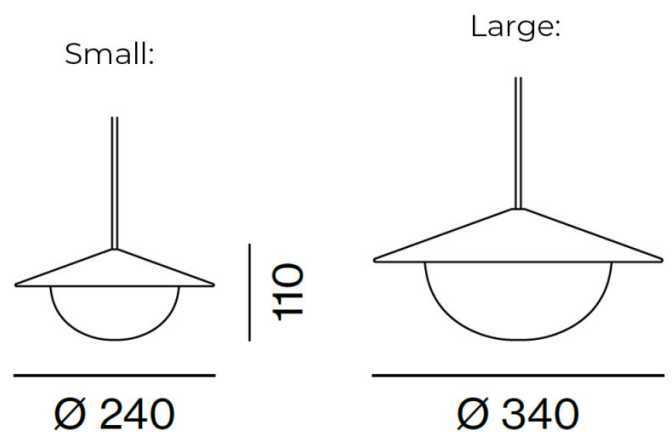

PRODUCT SPECIFICATION

Light Source: **Small:** 6W, 3000K, 242 Lumens
Large: 9W, 3000K, 406 Lumens

IP Code: 20

Dimming: Dimmable via mains phase dimming.

Dimensions: Small
Shade: Ø24cm
Height: 11cm

Large
Shade: Ø34cm
Height: 15.8cm

Cable Length: 300cm