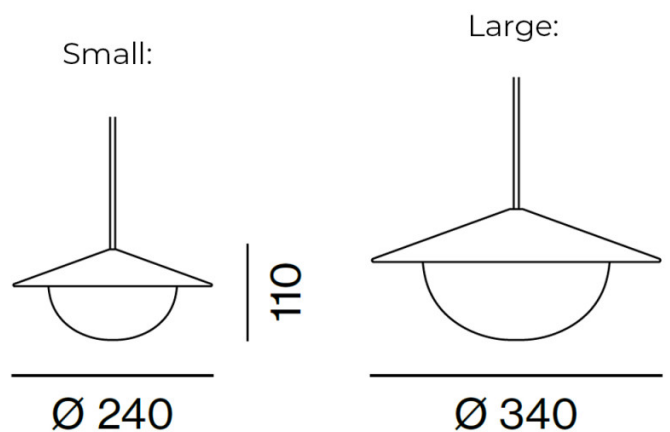

PRODUCT SPECIFICATION

Light Source: **Small:** 6W, 3000K, 242 Lumens
Large: 9W, 3000K, 406 Lumens

IP Code: 20

Dimming: Dimmable via mains phase dimming.

Dimensions: Small
Shade: Ø24cm
Height: 11cm

Large
Shade: Ø34cm
Height: 15.8cm

Cable Length: 300cm