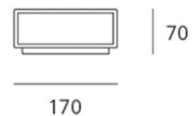

Artemide Architectural Cuneo Outdoor LED Wall Light

LA11009

SOURCE: <https://www.davidvillagelighting.co.uk/product/Artemide-Architectural-Cuneo-Outdoor-LED-Wall-Light/10001782>

PRODUCT DESCRIPTION

Designer: Klaus Begasse

Artemide Architectural Cuneo Wall Light

The Artemide Cuneo LED Outdoor Wall Light is a functional and versatile invention, designed by Klaus Bergasse the Cuneo utilises a satin-finished aluminium structure and methacrylate diffuser. Thanks to its IP65 rating, the Artemide Cuneo Wall Light can be utilised in outdoor settings - the LED light source is emitted either upwards or downwards, creating a wall-washer effect. Similarly, this luminaire can be installed on the ground to brighten paths, driveways or shrubbery.

This exterior wall light is an adaptable lighting solution, available in two sizes (Mini or Large) and three neutral finishes (Anthracite, Rust or White-Grey). Cuneo can easily adapt to a range of interior and exterior settings. Providing a unique illumination. The Cuneo LED Outdoor Wall Light can be displayed individually or in multiples for larger spaces.

PRODUCT SPECIFICATION

Light Source: **Mini:** 11W, 3000K, 805 Lumens
Large: 15W, 3000K, 1022 Lumens

IP Code: 65

Dimming: Non-Dimmable.

Dimensions: Mini:
Height: 20cm
Width: 6.4cm
Depth: 8cm

Large:
Height: 20cm
Width: 17cm
Depth: 7cm

Mini:

Large: