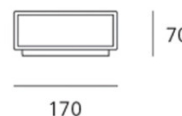

## PRODUCT SPECIFICATION

**Light Source:** Mini: 11W, 3000K, 805 Lumens  
Large: 15W, 3000K, 1022 Lumens

**IP Code:** 65

**Dimming:** Non-Dimmable.

**Dimensions: Mini:**  
Height: 20cm  
Width: 6.4cm  
Depth: 8cm

**Large:**  
Height: 20cm  
Width: 17cm  
Depth: 7cm

Mini:

Large:

**For all sales and technical enquiries, please contact:**

+44 (0)114 263 4266

[info@davidvillagelighting.co.uk](mailto:info@davidvillagelighting.co.uk)