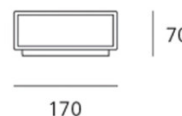

Artemide Architectural Cuneo Outdoor LED Wall Light

LA11009

SOURCE: <https://www.davidvillagelighting.co.uk/product/Artemide-Architectural-Cuneo-Outdoor-LED-Wall-Light/10001782>

PRODUCT DESCRIPTION

Designer: Klaus Begasse

Artemide Architectural Cuneo Wall Light

The Artemide Cuneo LED Outdoor Wall Light is a functional and versatile invention, designed by Klaus Bergasse the Cuneo utilises a satin-finished aluminium structure and methacrylate diffuser. Thanks to its IP65 rating, the Artemide Cuneo Wall Light can be utilised in outdoor settings - the LED light source is emitted either upwards or downwards, creating a wall-washer effect. Similarly, this luminaire can be installed on the ground to brighten paths, driveways or shrubbery.

This exterior wall light is an adaptable lighting solution, available in two sizes (Mini or Large) and three neutral finishes (Anthracite, Rust or White-Grey). Cuneo can easily adapt to a range of interior and exterior settings. Providing a unique illumination. The Cuneo LED Outdoor Wall Light can be displayed individually or in multiples for larger spaces.

PRODUCT SPECIFICATION

Light Source: Mini: 11W, 3000K, 805 Lumens
Large: 15W, 3000K, 1022 Lumens

IP Code: 65

Dimming: Non-Dimmable.

Dimensions: Mini:
Height: 20cm
Width: 6.4cm
Depth: 8cm

Large:
Height: 20cm
Width: 17cm
Depth: 7cm

Mini:

Large: