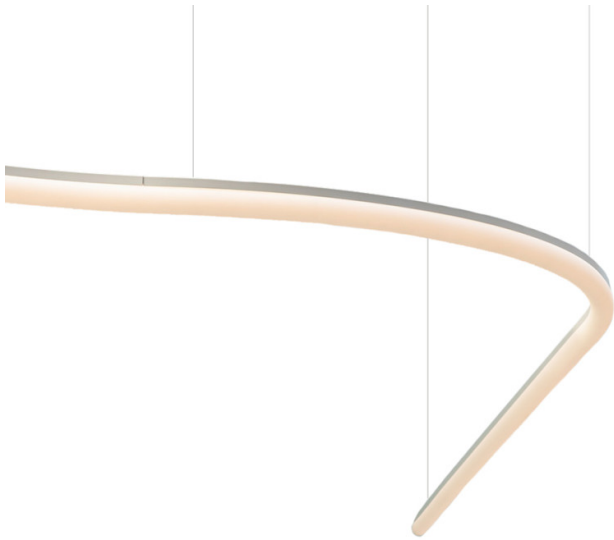

Artemide Architectural La Linea Light

LA11008

SOURCE: <https://www.davidvillagelighting.co.uk/product/Artemide-Architectural-La-Linea-Light/10001781>

PRODUCT DESCRIPTION

Designer: BIG

Artemide Architectural La Linea

The Artemide La Linea Light is an incredibly versatile luminaire, offering illumination for an assortment of spaces and allowing the user to install it in a variety of ways. The La Linea consist of a flexible silicone tube which houses an LED light source, this tubing is capable of freely twisting and turning in a multitude of ways in order for you to create a custom installation. This LED tubing can even be installed in overlapping patterns, weaving between each other to immediately catch the user's eye and generate what appears as a work of art on your ceiling, wall or floor.

This lighting solution can be purchased with a range of installation accessories, including ceiling mounts, wall mounts or suspension kits depending on your needs. It is also available with an IP20 or IP65 rating, allowing you the option of utilising the La Linea in an outdoor setting. Available in 2.5 and 5-meter lengths, this lighting installation offers exceptional lighting performance as well as a decorative addition to your environment.