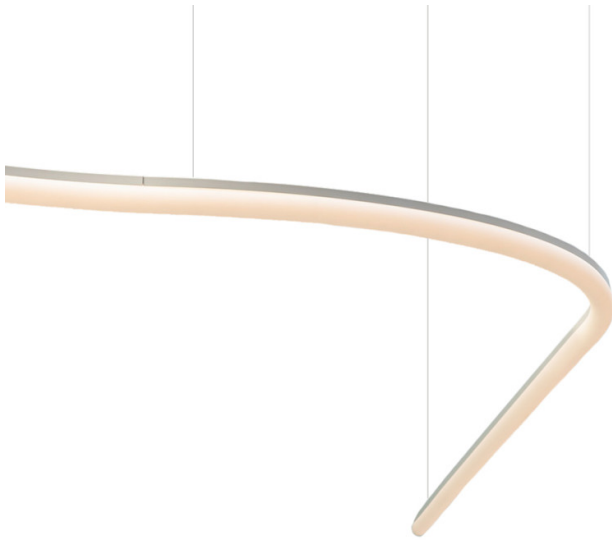

Artemide Architectural La Linea Light

LA11008

SOURCE: <https://www.davidvillagelighting.co.uk/product/Artemide-Architectural-La-Linea-Light/10001781>

PRODUCT DESCRIPTION

Designer: BIG

Artemide Architectural La Linea

The Artemide La Linea Light is an incredibly versatile luminaire, offering illumination for an assortment of spaces and allowing the user to install it in a variety of ways. The La Linea consist of a flexible silicone tube which houses an LED light source, this tubing is capable of freely twisting and turning in a multitude of ways in order for you to create a custom installation. This LED tubing can even be installed in overlapping patterns, weaving between each other to immediately catch the user's eye and generate what appears as a work of art on your ceiling, wall or floor.

This lighting solution can be purchased with a range of installation accessories, including ceiling mounts, wall mounts or suspension kits depending on your needs. It is also available with an IP20 or IP65 rating, allowing you the option of utilising the La Linea in an outdoor setting. Available in 2.5 and 5-meter lengths, this lighting installation offers exceptional lighting performance as well as a decorative addition to your environment.