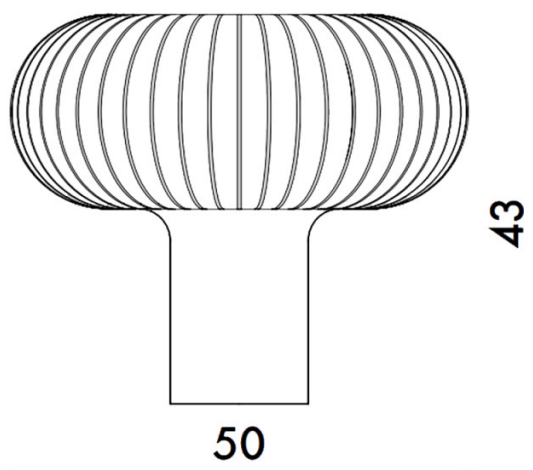

Please Note: This table lamp comes with a cable and plug so must be placed near a socket.

PRODUCT SPECIFICATION

Light Source: 1 x Max 11W E27 LED (included)

IP Code: 20

Dimming: In-line dimmer included on the cable.

Dimensions: Height: 43cm
Width: 50cm
Cable Length: 150cm

For all sales and technical enquiries, please contact:

+44 (0)114 263 4266

info@davidvillagelighting.co.uk

www.davidvillagelighting.co.uk