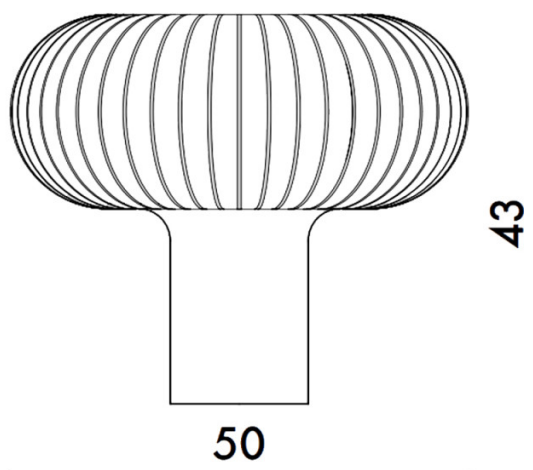

PRODUCT SPECIFICATION

Light Source: 1 x Max 11W E27 LED (included)

IP Code: 20

Dimming: In-line dimmer included on the cable.

Dimensions: Height: 43cm
Width: 50cm
Cable Length: 150cm