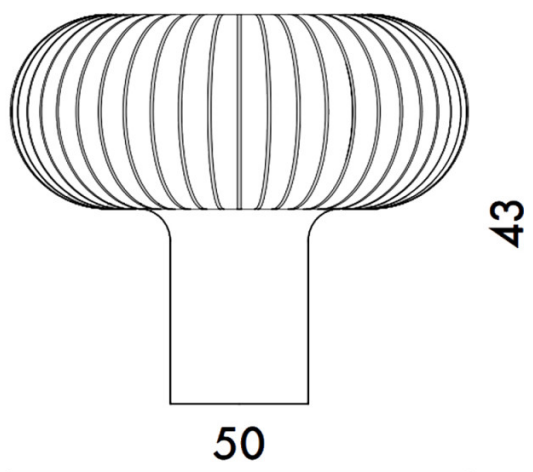

**Kartell****Kartell Teresa Table Lamp**

LA11007

SOURCE: <https://www.davidvillagelighting.co.uk/product/Kartell-Teresa-Table-Lamp/10001780>**PRODUCT DESCRIPTION****Designer:** Ferruccio Laviani**Kartell Teresa Table Lamp**

**Please Note: This table lamp comes with a cable and plug so must be placed near a socket.**

**PRODUCT SPECIFICATION****Light Source:** 1 x Max 11W E27 LED (included)**IP Code:** 20**Dimming:** In-line dimmer included on the cable.**Dimensions:** Height: 43cm  
Width: 50cm  
Cable Length: 150cm