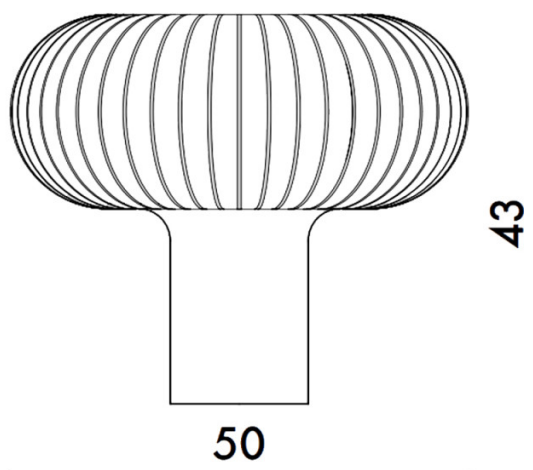

Kartell**Kartell Teresa Table Lamp**

LA11007

SOURCE: <https://www.davidvillagelighting.co.uk/product/Kartell-Teresa-Table-Lamp/10001780>**PRODUCT DESCRIPTION****Designer:** Ferruccio Laviani**Kartell Teresa Table Lamp**

The Kartell Teresa Table Lamp is a 2024 release in collaboration with Ferruccio Laviani. Boasting a unique form, Teresa utilises a curved silhouette to resemble the unfurling of petals, and the available colourways add a touch of spring to your interior. Teresa casts a warm ambience over your area, immediately welcoming you into the space and creating a unique presence.

Please Note: This table lamp comes with a cable and plug so must be placed near a socket.

PRODUCT SPECIFICATION**Light Source:** 1 x Max 11W E27 LED (included)**IP Code:** 20**Dimming:** In-line dimmer included on the cable.**Dimensions:** Height: 43cm
Width: 50cm
Cable Length: 150cm