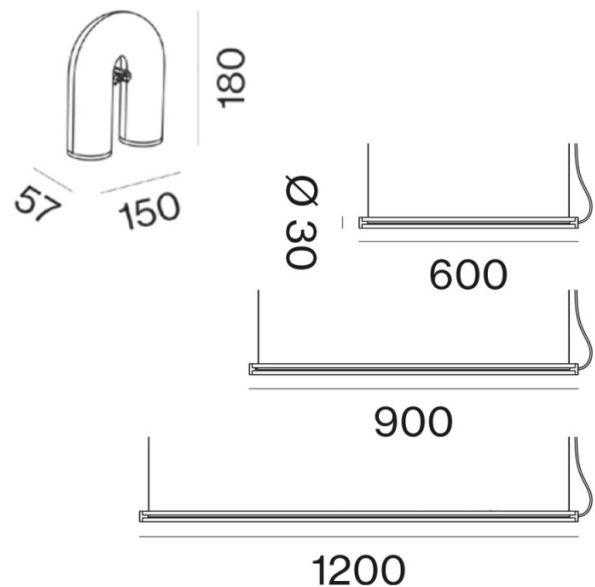

## PRODUCT SPECIFICATION

**Light Source:** Each lighting module holds: 2 x Max 6W GU10 (excluded)

**IP Code:** 20

**Dimming:** Dimmable via mains phase dimming.

**Dimensions: Lighting Module:**

Height: 18cm

Width: 15cm

Depth: 5.7cm

**Small Rail:** 60cm

**Medium Rail:** 90cm

**Large Rail:** 120cm

**For all sales and technical enquiries, please contact:**

+44 (0)114 263 4266

[info@davidvillagelighting.co.uk](mailto:info@davidvillagelighting.co.uk)