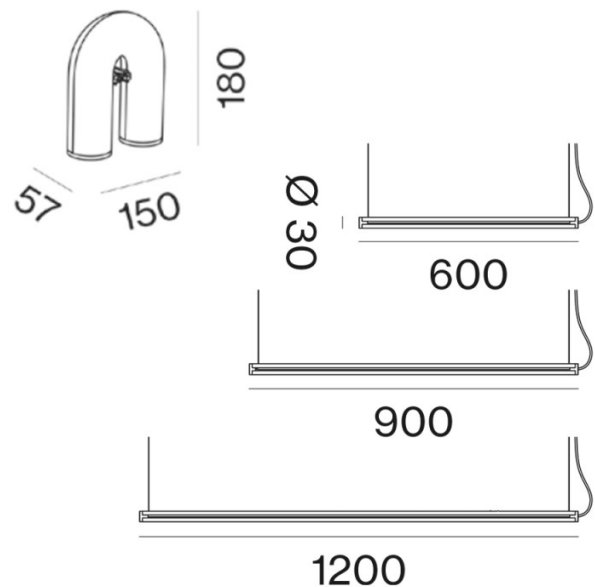

PRODUCT SPECIFICATION

Light Source: Each lighting module holds: 2 x Max 6W GU10 (excluded)

IP Code: 20

Dimming: Dimmable via mains phase dimming.

Dimensions: Lighting Module:

Height: 18cm

Width: 15cm

Depth: 5.7cm

Small Rail: 60cm

Medium Rail: 90cm

Large Rail: 120cm

For all sales and technical enquiries, please contact:

+44 (0)114 263 4266

info@davidvillagelighting.co.uk

www.davidvillagelighting.co.uk