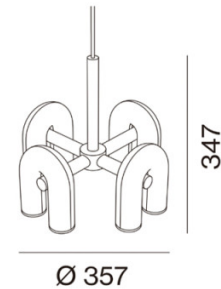

## PRODUCT SPECIFICATION

**Light Source:** **Small:** 8 x Max 6W GU10 (excluded)  
**Large:** 12 x Max 6W GU10 (excluded)

**IP Code:** 20

**Dimming:** Dimmable via mains phase dimming.

**Dimensions: Small:**  
Width: 35.7cm  
Height: 34.7cm

**Large:**  
Width: 55.7cm  
Height: 34.7cm

Maximum Drop Length: 300cm  
Ceiling Canopy: Ø9cm

Small:

Large:

For all sales and technical enquiries, please contact:

+44 (0)114 263 4266

info@davidvillagelighting.co.uk