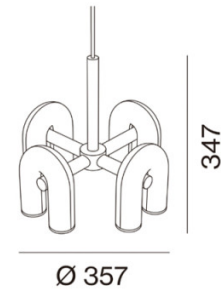

PRODUCT SPECIFICATION

Light Source: **Small:** 8 x Max 6W GU10 (excluded)
Large: 12 x Max 6W GU10 (excluded)

IP Code: 20

Dimming: Dimmable via mains phase dimming.

Dimensions: Small:
Width: 35.7cm
Height: 34.7cm

Large:
Width: 55.7cm
Height: 34.7cm

Maximum Drop Length: 300cm
Ceiling Canopy: Ø9cm

Small: