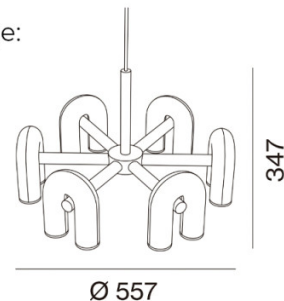

## PRODUCT SPECIFICATION

**Light Source:** **Small:** 8 x Max 6W GU10 (excluded)  
**Large:** 12 x Max 6W GU10 (excluded)

**IP Code:** 20

**Dimming:** Dimmable via mains phase dimming.

**Dimensions: Small:**  
Width: 35.7cm  
Height: 34.7cm

**Large:**  
Width: 55.7cm  
Height: 34.7cm

Maximum Drop Length: 300cm  
Ceiling Canopy: Ø9cm

Small:

Large:

For all sales and technical enquiries, please contact:

+44 (0)114 263 4266

info@davidvillagelighting.co.uk