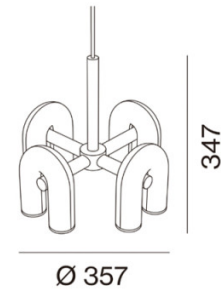

PRODUCT SPECIFICATION

Light Source: **Small:** 8 x Max 6W GU10 (excluded)
Large: 12 x Max 6W GU10 (excluded)

IP Code: 20

Dimming: Dimmable via mains phase dimming.

Dimensions: Small:
 Width: 35.7cm
 Height: 34.7cm

Large:
 Width: 55.7cm
 Height: 34.7cm

Maximum Drop Length: 300cm
 Ceiling Canopy: Ø9cm

Small:

Large:

For all sales and technical enquiries, please contact:

+44 (0)114 263 4266

info@davidvillagelighting.co.uk