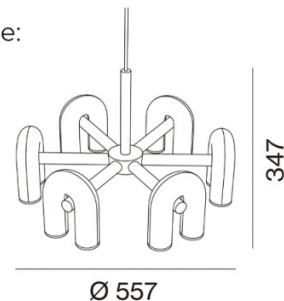

AGO Cirkus Chandelier

LA11006/C

SOURCE: <https://www.davidvillagelighting.co.uk/product/AGO-Cirkus-Chandelier/10001775>

PRODUCT DESCRIPTION

Designer: ByMars

AGO Cirkus Chandelier

The AGO Cirkus Chandelier combines functionality with adaptability, utilising an aluminium structure with curved diffusers that appear to be floating. Designed by BYMARS, the Cirkus Chandelier is a playful lighting solution that is available in two sizes and four colours, it provides a directional illumination that can be focused either upwards or downwards by moving the u-shaped modules. You are even able to combine the two, creating a suspended light that resembles waves.

The AGO Cirkus consists of soft angles and geometric shapes, generating a perfect blend of Korean and Scandinavian design. The playful finishes add a touch of humour to any contemporary interior and are a guaranteed eye-catcher. For this reason, the luminaire makes an exceptional centrepiece over dining tables, kitchen islands, countertops and reception areas.

PRODUCT SPECIFICATION

Light Source: **Small:** 8 x Max 6W GU10 (excluded)
Large: 12 x Max 6W GU10 (excluded)

IP Code: 20

Dimming: Dimmable via mains phase dimming.

Dimensions: Small:
Width: 35.7cm
Height: 34.7cm

Large:
Width: 55.7cm
Height: 34.7cm

Maximum Drop Length: 300cm
Ceiling Canopy: Ø9cm

Large:

For all sales and technical enquiries, please contact:

+44 (0)114 263 4266

info@davidvillagelighting.co.uk

www.davidvillagelighting.co.uk