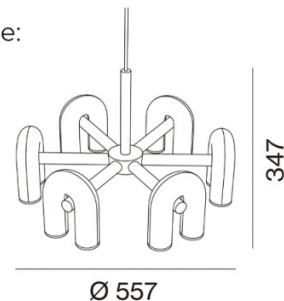

PRODUCT SPECIFICATION

Light Source: **Small:** 8 x Max 6W GU10 (excluded)
Large: 12 x Max 6W GU10 (excluded)

IP Code: 20

Dimming: Dimmable via mains phase dimming.

Dimensions: Small:
 Width: 35.7cm
 Height: 34.7cm

Large:
 Width: 55.7cm
 Height: 34.7cm

Maximum Drop Length: 300cm
 Ceiling Canopy: Ø9cm

Small:

Large:

For all sales and technical enquiries, please contact:

+44 (0)114 263 4266

info@davidvillagelighting.co.uk