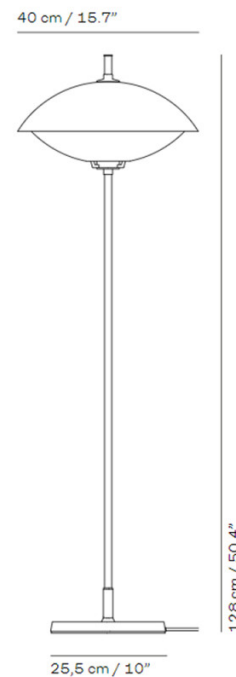

FRITZ HANSEN

Fritz Hansen Clam Floor Lamp

LA10445/F

SOURCE: <https://www.davidvillagelighting.co.uk/product/Fritz-Hansen-Clam-Floor-Lamp/10001772>

PRODUCT DESCRIPTION

Designer: Ahm & Lund

Fritz Hansen Clam Floor Lamp

PRODUCT SPECIFICATION

Light Source: 1 x Max 40W E27 (excluded)

IP Code: 20

Dimming: In-line on/off switch on the cable.

Dimensions: Shade: Ø40cm
 Height: 128cm
 Base: Ø25.5cm
 Cable Length: 200cm

For all sales and technical enquiries, please contact: