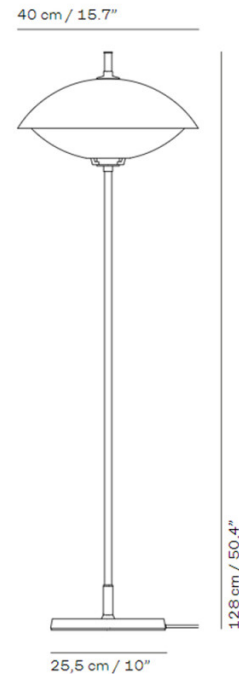

FRITZ HANSEN

Fritz Hansen Clam Floor Lamp

LA10445/F

SOURCE: <https://www.davidvillagelighting.co.uk/product/Fritz-Hansen-Clam-Floor-Lamp/10001772>

PRODUCT DESCRIPTION

Designer: Ahm & Lund

Fritz Hansen Clam Floor Lamp

PRODUCT SPECIFICATION

Light Source: 1 x Max 40W E27 (excluded)

IP Code: 20

Dimming: In-line on/off switch on the cable.

Dimensions: Shade: Ø40cm
 Height: 128cm
 Base: Ø25.5cm
 Cable Length: 200cm

For all sales and technical enquiries, please contact: