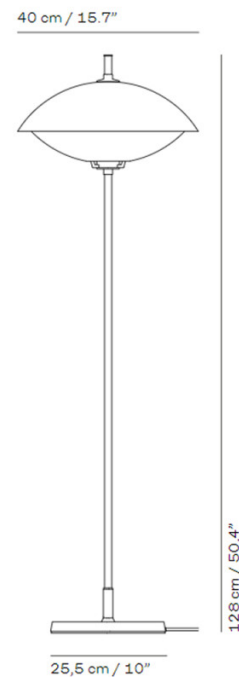

FRITZ HANSEN

Fritz Hansen Clam Floor Lamp

LA10445/F

SOURCE: <https://www.davidvillagelighting.co.uk/product/Fritz-Hansen-Clam-Floor-Lamp/10001772>

PRODUCT DESCRIPTION

Designer: Ahm & Lund

Fritz Hansen Clam Floor Lamp

PRODUCT SPECIFICATION

- Light Source:** 1 x Max 40W E27 (excluded)
- IP Code:** 20
- Dimming:** In-line on/off switch on the cable.
- Dimensions:** Shade: Ø40cm
Height: 128cm
Base: Ø25.5cm
Cable Length: 200cm