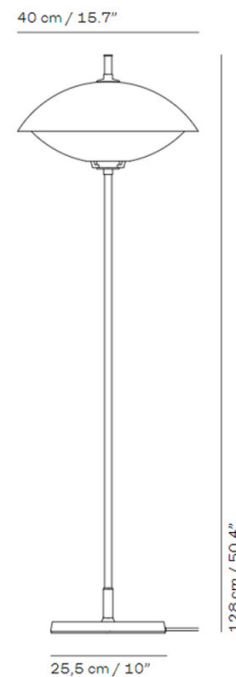

## PRODUCT SPECIFICATION

**Light Source:** 1 x Max 40W E27 (excluded)

**IP Code:** 20

**Dimming:** In-line on/off switch on the cable.

**Dimensions:** Shade: Ø40cm  
 Height: 128cm  
 Base: Ø25.5cm  
 Cable Length: 200cm