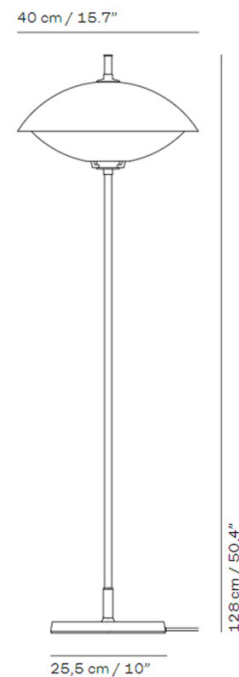

## PRODUCT SPECIFICATION

**Light Source:** 1 x Max 40W E27 (excluded)

**IP Code:** 20

**Dimming:** In-line on/off switch on the cable.

**Dimensions:** Shade: Ø40cm  
 Height: 128cm  
 Base: Ø25.5cm  
 Cable Length: 200cm