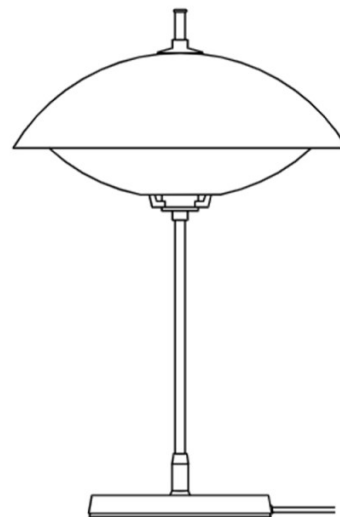

FRITZ HANSEN

Fritz Hansen Clam Table Lamp

LA10445/T

SOURCE: <https://www.davidvillagelighting.co.uk/product/Fritz-Hansen-Clam-Table-Lamp/10001771>

PRODUCT DESCRIPTION

Designer: Ahm & Lund

Fritz Hansen Clam Table Lamp

Drawing inspiration from the form of a seashell, the Fritz Hansen Clam Table Lamp features a mouth-blown opal glass shade and an untreated brass stem. The resulting product is a timeless ambient lighting solution which can be used in a range of settings. This table lamp resembles a luminous pearl a timeless aesthetic that illuminates spaces with mood-enhancing light. Designed by Ahm & Lund, the Clam Table Lamp features a seamless twist-switch at the base in textured brass, allowing you to easily turn the lamp on and off.

PRODUCT SPECIFICATION

Light Source: 1 x Max 40W E14 (excluded)

IP Code: 20

Dimming: Integrated on/off switch on the product.

Dimensions: Height: 50cm
Width: 33cm
Base: Ø18cm

33 cm / 13"

50 cm / 19.7"

For all sales and technical enquiries, please contact: