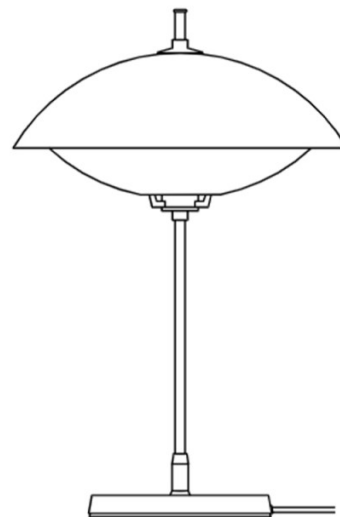

## Fritz Hansen Clam Table Lamp

Drawing inspiration from the form of a seashell, the Fritz Hansen Clam Table Lamp features a mouth-blown opal glass shade and an untreated brass stem. The resulting product is a timeless ambient lighting solution which can be used in a range of settings. This table lamp resembles a luminous pearl a timeless aesthetic that illuminates spaces with mood-enhancing light. Designed by Ahm & Lund, the Clam Table Lamp features a seamless twist-switch at the base in textured brass, allowing you to easily turn the lamp on and off.

## PRODUCT SPECIFICATION

**Light Source:** 1 x Max 40W E14 (excluded)

**IP Code:** 20

**Dimming:** Integrated on/off switch on the product.

**Dimensions:** Height: 50cm  
Width: 33cm  
Base: Ø18cm

33 cm / 13"