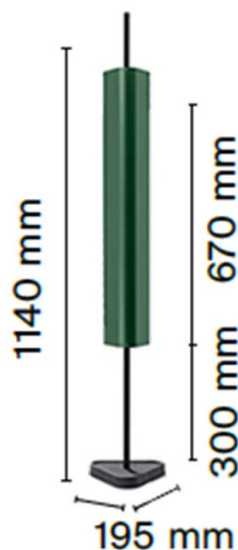

FLOS

Flos Emi LED Table Lamp

LA11003/T

SOURCE: <https://www.davidvillagelighting.co.uk/product/Flos-Emi-LED-Table-Lamp/10001767>

PRODUCT DESCRIPTION

Designer: Erwan Bouroullec

Flos Emi LED Table Lamp

A 2024 addition to the brand's collection, the Flos Emi LED Table Lamp was designed by Erwan Bouroullec and consists of a triangular cylinder housing three LED modules. These modules are concealed within the structure, producing a reflected plight and downlight that can be easily controlled via an integrated dimmer. Appearing to be speared onto the slender central point, Emi is kept sturdy via a triangular base - ensuring full functionality whilst remaining true to it's design.

The minimalistic yet unique design comes in a range of neutral and earthy finishes, allowing Emi to adapt to a range of personal styles in almost any contemporary interior. The Emi LED Table Lamp by Flos softly illuminates the surrounding space and provides a calming ambience, it makes a statement no matter where it's displayed and cannot be used individually or alongside the [Flos Emi Floor Lamp](#).

PRODUCT SPECIFICATION

Light Source: 12.5W, 3000K, 1116 Lumens

IP Code: 20

Dimming: Integrated dimmer on product.

Dimensions: Base Length: 19.5cm
Height: 67cm
Stem: 30cm
Cable Length: 250cm

For all sales and technical enquiries, please contact: