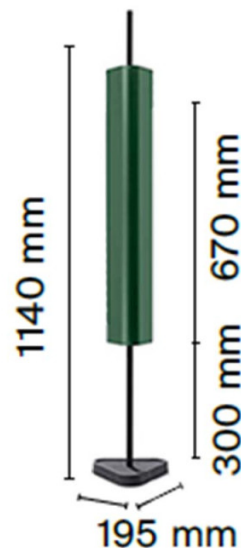

FLOS

Flos Emi LED Table Lamp

LA11003/T

SOURCE: <https://www.davidvillagelighting.co.uk/product/Flos-Emi-LED-Table-Lamp/10001767>

PRODUCT DESCRIPTION

Designer: Erwan Bouroullec

Flos Emi LED Table Lamp

A 2024 addition to the brand's collection, the Flos Emi LED Table Lamp was designed by Erwan Bouroullec and consists of a triangular cylinder housing three LED modules. These modules are concealed within the structure, producing a reflected plight and downlight that can be easily controlled via an integrated dimmer. Appearing to be speared onto the slender central point, Emi is kept sturdy via a triangular base - ensuring full functionality whilst remaining true to it's design.

The minimalistic yet unique design comes in a range of neutral and earthy finishes, allowing Emi to adapt to a range of personal styles in almost any contemporary interior. The Emi LED Table Lamp by Flos softly illuminates the surrounding space and provides a calming ambience, it makes a statement no matter where it's displayed and cannot be used individually or alongside the [Flos Emi Floor Lamp](#).

PRODUCT SPECIFICATION

Light Source: 12.5W, 3000K, 1116 Lumens

IP Code: 20

Dimming: Integrated dimmer on product.

Dimensions: Base Length: 19.5cm
Height: 67cm
Stem: 30cm
Cable Length: 250cm

For all sales and technical enquiries, please contact: