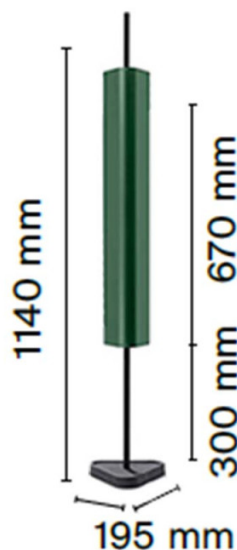

### Flos Emi LED Table Lamp

A 2024 addition to the brand's collection, the Flos Emi LED Table Lamp was designed by Erwan Bouroullec and consists of a triangular cylinder housing three LED modules. These modules are concealed within the structure, producing a reflected plight and downlight that can be easily controlled via an integrated dimmer. Appearing to be speared onto the slender central point, Emi is kept sturdy via a triangular base - ensuring full functionality whilst remaining true to it's design.

## PRODUCT SPECIFICATION

**Light Source:** 12.5W, 3000K, 1116 Lumens

**IP Code:** 20

**Dimming:** Integrated dimmer on product.

**Dimensions:** Base Length: 19.5cm  
Height: 67cm  
Stem: 30cm  
Cable Length: 250cm