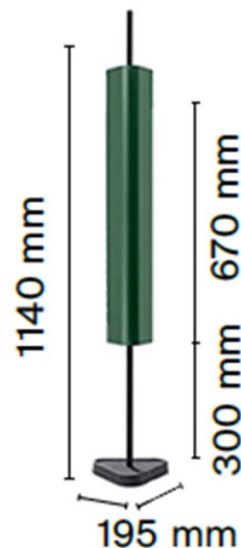

### Flos Emi LED Table Lamp

A 2024 addition to the brand's collection, the Flos Emi LED Table Lamp was designed by Erwan Bouroullec and consists of a triangular cylinder housing three LED modules. These modules are concealed within the structure, producing a reflected plight and downlight that can be easily controlled via an integrated dimmer. Appearing to be speared onto the slender central point, Emi is kept sturdy via a triangular base - ensuring full functionality whilst remaining true to it's design.

## PRODUCT SPECIFICATION

**Light Source:** 12.5W, 3000K, 1116 Lumens

**IP Code:** 20

**Dimming:** Integrated dimmer on product.

**Dimensions:** Base Length: 19.5cm  
Height: 67cm  
Stem: 30cm  
Cable Length: 250cm