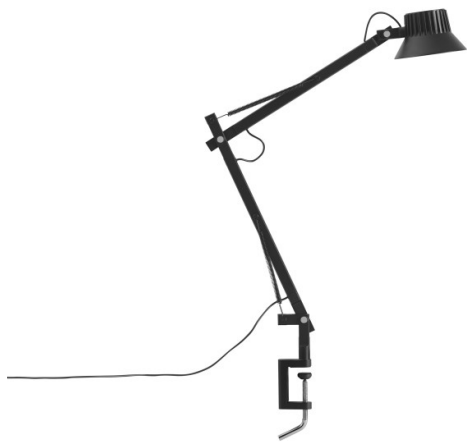

MUUTO

**Muuto Dedicate LED Clamp
Light**

LA11004

SOURCE: <https://www.davidvillagelighting.co.uk/product/Muuto-Dedicate-LED-Clamp-Light/10001766>

PRODUCT DESCRIPTION

Designer: Thomas Bentzen

Muuto Dedicate Clamp Light

Designed by Thomas Bentzen, the Muuto Dedicate Clamp Light is an incredibly versatile lighting solution that can be fitted onto table tops, desks, shelves and many other surfaces. It is a powerful task light featuring an adjustable arm and integrated dimmer on the head of the lamp allowing you to easily personalise the ambience of your environment. The Dedicate Lamp is a contemporary take on the classic architect lamp, where design meets functionality seamlessly, much thought has gone into the design - which features integrated cooling ribs and automatic on/off technology to save energy and further preserve the life of the LED.

The Muuto Dedicate Clamp Light is available in two sizes and two colours, allowing it to adapt to a variety of interiors. It is a great addition to workspaces, kitchens and reading nooks. Dedicate caters to diverse lighting needs and design preferences, providing an adaptable lighting solution.

PRODUCT SPECIFICATION

Light Source: 14W, 3000K, 750 Lumens

IP Code: 20

Dimming: Integrated dimmer on the product.

Dimensions: Small:

Lamp Head: 10.5cm
Depth: 11.1cm
Height: 34.7cm

Large:

Lamp Head: 10.5cm
Depth: 38.9cm
Height: 37.6cm