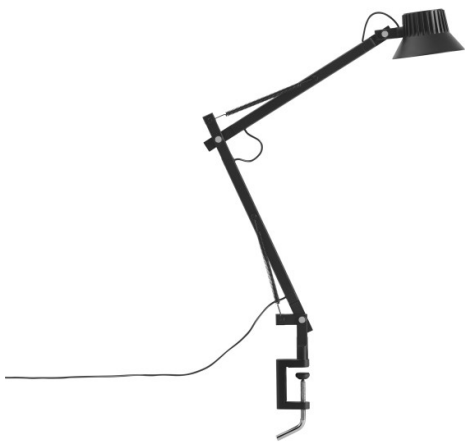

**MUUTO**

**Muuto Dedicate LED Clamp Light**

LA11004

SOURCE: <https://www.davidvillagelighting.co.uk/product/Muuto-Dedicate-LED-Clamp-Light/10001766>

**PRODUCT DESCRIPTION**

**Designer:** Thomas Bentzen

**Muuto Dedicate Clamp Light**

Designed by Thomas Bentzen, the Muuto Dedicate Clamp Light is an incredibly versatile lighting solution that can be fitted onto table tops, desks, shelves and many other surfaces. It is a powerful task light featuring an adjustable arm and integrated dimmer on the head of the lamp allowing you to easily personalise the ambience of your environment. The Dedicate Lamp is a contemporary take on the classic architect lamp, where design meets functionality seamlessly, much thought has gone into the design - which features integrated cooling ribs and automatic on/off technology to save energy and further preserve the life of the LED.

The Muuto Dedicate Clamp Light is available in two sizes and two colours, allowing it to adapt to a variety of interiors. It is a great addition to workspaces, kitchens and reading nooks. Dedicate caters to diverse lighting needs and design preferences, providing an adaptable lighting solution.

**PRODUCT SPECIFICATION**

**Light Source:** 14W, 3000K, 750 Lumens

**IP Code:** 20

**Dimming:** Integrated dimmer on the product.

**Dimensions: Small:**

- Lamp Head: 10.5cm
- Depth: 11.1cm
- Height: 34.7cm