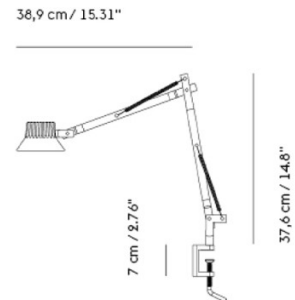

MUUTO

Muuto Dedicate LED Clamp Light

LA11004

SOURCE: <https://www.davidvillagelighting.co.uk/product/Muuto-Dedicate-LED-Clamp-Light/10001766>

PRODUCT DESCRIPTION

Designer: Thomas Bentzen

Muuto Dedicate Clamp Light

Designed by Thomas Bentzen, the Muuto Dedicate Clamp Light is an incredibly versatile lighting solution that can be fitted onto table tops, desks, shelves and many other surfaces. It is a powerful task light featuring an adjustable arm and integrated dimmer on the head of the lamp allowing you to easily personalise the ambience of your environment. The Dedicate Lamp is a contemporary take on the classic architect lamp, where design meets functionality seamlessly, much thought has gone into the design - which features integrated cooling ribs and automatic on/off technology to save energy and further preserve the life of the LED.

The Muuto Dedicate Clamp Light is available in two sizes and two colours, allowing it to adapt to a variety of interiors. It is a great addition to workspaces, kitchens and reading nooks. Dedicate caters to diverse lighting needs and design preferences, providing an adaptable lighting solution.

PRODUCT SPECIFICATION

Light Source: 14W, 3000K, 750 Lumens

IP Code: 20

Dimming: Integrated dimmer on the product.

Dimensions: Small:

- Lamp Head: 10.5cm
- Depth: 11.1cm
- Height: 34.7cm

Large:

- Lamp Head: 10.5cm
- Depth: 38.9cm
- Height: 37.6cm

Small:

Large: