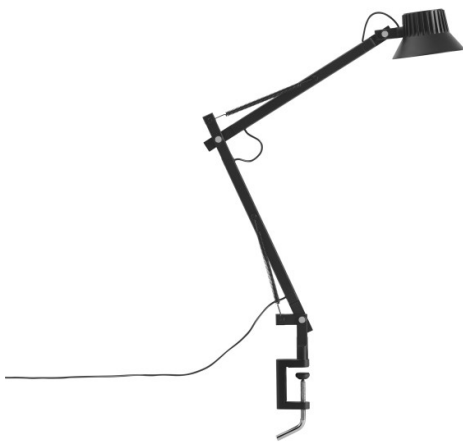

MUUTO

Muuto Dedicate LED Clamp Light

LA11004

SOURCE: <https://www.davidvillagelighting.co.uk/product/Muuto-Dedicate-LED-Clamp-Light/10001766>

PRODUCT DESCRIPTION

Designer: Thomas Bentzen

Muuto Dedicate Clamp Light

Designed by Thomas Bentzen, the Muuto Dedicate Clamp Light is an incredibly versatile lighting solution that can be fitted onto table tops, desks, shelves and many other surfaces. It is a powerful task light featuring an adjustable arm and integrated dimmer on the head of the lamp allowing you to easily personalise the ambience of your environment. The Dedicate Lamp is a contemporary take on the classic architect lamp, where design meets functionality seamlessly, much thought has gone into the design - which features integrated cooling ribs and automatic on/off technology to save energy and further preserve the life of the LED.

The Muuto Dedicate Clamp Light is available in two sizes and two colours, allowing it to adapt to a variety of interiors. It is a great addition to workspaces, kitchens and reading nooks. Dedicate caters to diverse lighting needs and design preferences, providing an adaptable lighting solution.

PRODUCT SPECIFICATION

Light Source: 14W, 3000K, 750 Lumens

IP Code: 20

Dimming: Integrated dimmer on the product.

Dimensions: Small:

- Lamp Head: 10.5cm
- Depth: 11.1cm
- Height: 34.7cm

Large:

- Lamp Head: 10.5cm
- Depth: 38.9cm
- Height: 37.6cm