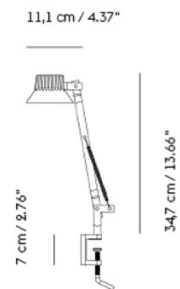

PRODUCT SPECIFICATION

Light Source: 14W, 3000K, 750 Lumens

IP Code: 20

Dimming: Integrated dimmer on the product.

Dimensions: Small:

- Lamp Head: 10.5cm
- Depth: 11.1cm
- Height: 34.7cm

Large:

- Lamp Head: 10.5cm
- Depth: 38.9cm
- Height: 37.6cm

Small: