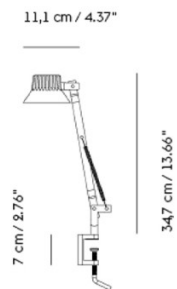

PRODUCT SPECIFICATION

Light Source: 14W, 3000K, 750 Lumens

IP Code: 20

Dimming: Integrated dimmer on the product.

Dimensions: Small:

- Lamp Head: 10.5cm
- Depth: 11.1cm
- Height: 34.7cm

Large:

- Lamp Head: 10.5cm
- Depth: 38.9cm
- Height: 37.6cm

Small: