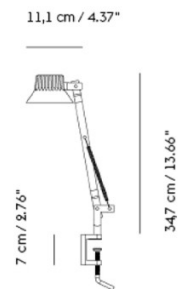

PRODUCT SPECIFICATION

Light Source: 14W, 3000K, 750 Lumens

IP Code: 20

Dimming: Integrated dimmer on the product.

Dimensions: Small:

Lamp Head: 10.5cm
Depth: 11.1cm
Height: 34.7cm

Large:

Lamp Head: 10.5cm
Depth: 38.9cm
Height: 37.6cm

Small: