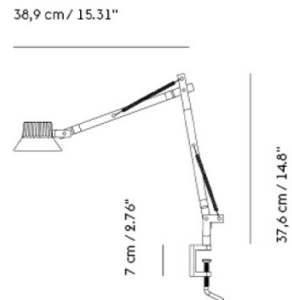

MUUTO

**Muuto Dedicate LED Clamp
Light**

LA11004

SOURCE: <https://www.davidvillagelighting.co.uk/product/Muuto-Dedicate-LED-Clamp-Light/10001766>

PRODUCT DESCRIPTION

Designer: Thomas Bentzen

Muuto Dedicate Clamp Light

Designed by Thomas Bentzen, the Muuto Dedicate Clamp Light is an incredibly versatile lighting solution that can be fitted onto table tops, desks, shelves and many other surfaces. It is a powerful task light featuring an adjustable arm and integrated dimmer on the head of the lamp allowing you to easily personalise the ambience of your environment. The Dedicate Lamp is a contemporary take on the classic architect lamp, where design meets functionality seamlessly, much thought has gone into the design - which features integrated cooling ribs and automatic on/off technology to save energy and further preserve the life of the LED.

The Muuto Dedicate Clamp Light is available in two sizes and two colours, allowing it to adapt to a variety of interiors. It is a great addition to workspaces, kitchens and reading nooks. Dedicate caters to diverse lighting needs and design preferences, providing an adaptable lighting solution.

PRODUCT SPECIFICATION

Light Source: 14W, 3000K, 750 Lumens

IP Code: 20

Dimming: Integrated dimmer on the product.

Dimensions: Small:

Lamp Head: 10.5cm
Depth: 11.1cm
Height: 34.7cm

Large:

Lamp Head: 10.5cm
Depth: 38.9cm
Height: 37.6cm

Small:

Large: