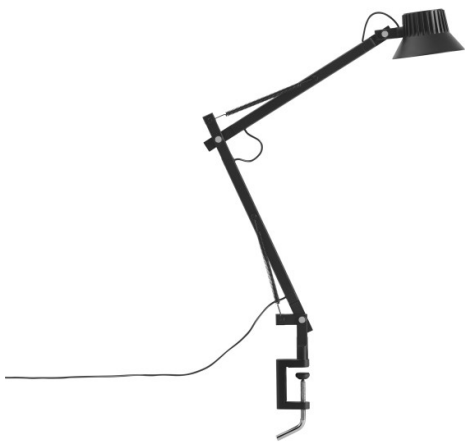

MUUTO

Muuto Dedicate LED Clamp Light

LA11004

SOURCE: <https://www.davidvillagelighting.co.uk/product/Muuto-Dedicate-LED-Clamp-Light/10001766>

PRODUCT DESCRIPTION

Designer: Thomas Bentzen

Muuto Dedicate Clamp Light

Designed by Thomas Bentzen, the Muuto Dedicate Clamp Light is an incredibly versatile lighting solution that can be fitted onto table tops, desks, shelves and many other surfaces. It is a powerful task light featuring an adjustable arm and integrated dimmer on the head of the lamp allowing you to easily personalise the ambience of your environment. The Dedicate Lamp is a contemporary take on the classic architect lamp, where design meets functionality seamlessly, much thought has gone into the design - which features integrated cooling ribs and automatic on/off technology to save energy and further preserve the life of the LED.

The Muuto Dedicate Clamp Light is available in two sizes and two colours, allowing it to adapt to a variety of interiors. It is a great addition to workspaces, kitchens and reading nooks. Dedicate caters to diverse lighting needs and design preferences, providing an adaptable lighting solution.

PRODUCT SPECIFICATION

Light Source: 14W, 3000K, 750 Lumens

IP Code: 20

Dimming: Integrated dimmer on the product.

Dimensions: Small:

- Lamp Head: 10.5cm
- Depth: 11.1cm
- Height: 34.7cm

Large:

- Lamp Head: 10.5cm
- Depth: 38.9cm
- Height: 37.6cm