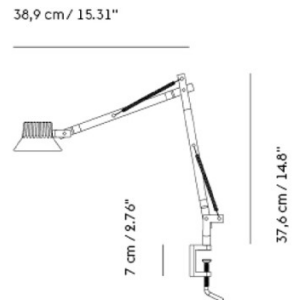

MUUTO

Muuto Dedicate LED Clamp Light

LA11004

SOURCE: <https://www.davidvillagelighting.co.uk/product/Muuto-Dedicate-LED-Clamp-Light/10001766>

PRODUCT DESCRIPTION

Designer: Thomas Bentzen

Muuto Dedicate Clamp Light

Designed by Thomas Bentzen, the Muuto Dedicate Clamp Light is an incredibly versatile lighting solution that can be fitted onto table tops, desks, shelves and many other surfaces. It is a powerful task light featuring an adjustable arm and integrated dimmer on the head of the lamp allowing you to easily personalise the ambience of your environment. The Dedicate Lamp is a contemporary take on the classic architect lamp, where design meets functionality seamlessly, much thought has gone into the design - which features integrated cooling ribs and automatic on/off technology to save energy and further preserve the life of the LED.

The Muuto Dedicate Clamp Light is available in two sizes and two colours, allowing it to adapt to a variety of interiors. It is a great addition to workspaces, kitchens and reading nooks. Dedicate caters to diverse lighting needs and design preferences, providing an adaptable lighting solution.

PRODUCT SPECIFICATION

Light Source: 14W, 3000K, 750 Lumens

IP Code: 20

Dimming: Integrated dimmer on the product.

Dimensions: Small:

- Lamp Head: 10.5cm
- Depth: 11.1cm
- Height: 34.7cm

Large:

- Lamp Head: 10.5cm
- Depth: 38.9cm
- Height: 37.6cm

Small:

Large: