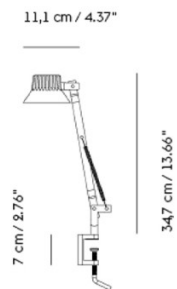

**PRODUCT SPECIFICATION**

**Light Source:** 14W, 3000K, 750 Lumens

**IP Code:** 20

**Dimming:** Integrated dimmer on the product.

**Dimensions: Small:**

- Lamp Head: 10.5cm
- Depth: 11.1cm
- Height: 34.7cm

**Large:**

- Lamp Head: 10.5cm
- Depth: 38.9cm
- Height: 37.6cm

Small:

Large:

**For all sales and technical enquiries, please contact:**

+44 (0)114 263 4266

[info@davidvillagelighting.co.uk](mailto:info@davidvillagelighting.co.uk)