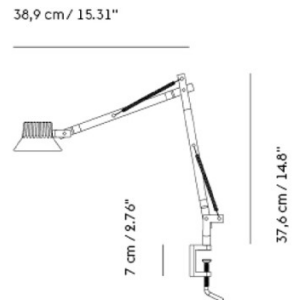

**PRODUCT SPECIFICATION**

**Light Source:** 14W, 3000K, 750 Lumens

**IP Code:** 20

**Dimming:** Integrated dimmer on the product.

**Dimensions: Small:**

- Lamp Head: 10.5cm
- Depth: 11.1cm
- Height: 34.7cm

**Large:**

- Lamp Head: 10.5cm
- Depth: 38.9cm
- Height: 37.6cm

Small:

Large:

**For all sales and technical enquiries, please contact:**

+44 (0)114 263 4266

[info@davidvillagelighting.co.uk](mailto:info@davidvillagelighting.co.uk)