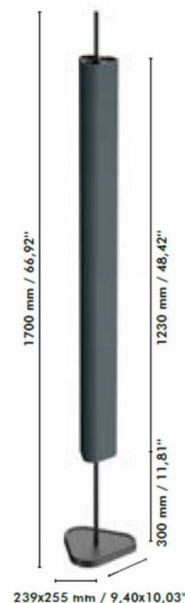

FLOS

Flos Emi LED Floor Lamp

LA11003

SOURCE: <https://www.davidvillagelighting.co.uk/product/Flos-Emi-LED-Floor-Lamp/10001765>

PRODUCT DESCRIPTION

Designer: Erwan Bouroullec

Flos Emi LED Floor Lamp

The Flos Emi LED Floor Lamp was designed by Erwan Bouroullec in 2024. The design comes from grouping three light modules inside compact, linear extrusions that give the lamp a triangular shape. Its unique design is a testament to the careful attention to detail and commitment to quality that went into its innovation. Using modern LED technology, Emi casts an atmospheric glow in both upward and downward directions, which can be controlled together or independently, making it an ideal lighting solution for any room in either residential or commercial establishments. The refined design and high-end finish of the Emi LED Floor Lamp make it stand out and add a touch of elegance to any interior.

Emi LED Floor Lamp is a dynamic visual feature that comes in four stunning colours and illuminates the surrounding space without directly revealing the light source. The colours include deep green, deep red, deep blue and off-white. The [Emi Collection](#) also includes a table lamp version which can be matched alongside the floor lamp.

PRODUCT SPECIFICATION

Light Source: 49.5W, 3000K, 3915 Lumens

IP Code: 20

Dimming: Integrated dimmer on product

Dimensions: Base edge: 25.5cm
Height: 170cm
Stem: 30cm
Cable Length: 250cm

For all sales and technical enquiries, please contact: