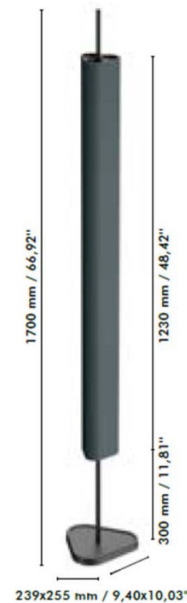

# Flos Emi LED Floor Lamp

LA11003

SOURCE: <https://www.davidvillagelighting.co.uk/product/Flos-Emi-LED-Floor-Lamp/10001765>

### Flos Emi LED Floor Lamp

The Flos Emi LED Floor Lamp was designed by Erwan Bouroullec in 2024. The design comes from grouping three light modules inside compact, linear extrusions that give the lamp a triangular shape. Its unique design is a testament to the careful attention to detail and commitment to quality that went into its innovation. Using modern LED technology, Emi casts an atmospheric glow in both upward and downward directions, which can be controlled together or independently, making it an ideal lighting solution for any room in either residential or commercial establishments. The refined design and high-end finish of the Emi LED Floor Lamp make it stand out and add a touch of elegance to any interior.

Emi LED Floor Lamp is a dynamic visual feature that comes in four stunning colours and illuminates the surrounding space without directly revealing the light source. The colours include deep green, deep red, deep blue and off-white. The [Emi Collection](#) also includes a table lamp version which can be matched alongside the floor lamp.

## PRODUCT SPECIFICATION

- Light Source:** 49.5W, 3000K, 3915 Lumens
- IP Code:** 20
- Dimming:** Integrated dimmer on product
- Dimensions:** Base edge: 25.5cm  
Height: 170cm  
Stem: 30cm  
Cable Length: 250cm