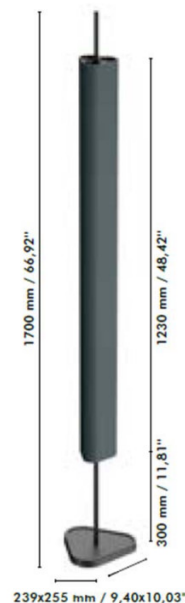

### Flos Emi LED Floor Lamp

The Flos Emi LED Floor Lamp was designed by Erwan Bouroullec in 2024. The design comes from grouping three light modules inside compact, linear extrusions that give the lamp a triangular shape. Its unique design is a testament to the careful attention to detail and commitment to quality that went into its innovation. Using modern LED technology, Emi casts an atmospheric glow in both upward and downward directions, which can be controlled together or independently, making it an ideal lighting solution for any room in either residential or commercial establishments. The refined design and high-end finish of the Emi LED Floor Lamp make it stand out and add a touch of elegance to any interior.

Emi LED Floor Lamp is a dynamic visual feature that comes in four stunning colours and illuminates the surrounding space without directly revealing the light source. The colours include deep green, deep red, deep blue and off-white. The [Emi Collection](#) also includes a table lamp version which can be matched alongside the floor lamp.

## PRODUCT SPECIFICATION

**Light Source:** 49.5W, 3000K, 3915 Lumens

**IP Code:** 20

**Dimming:** Integrated dimmer on product

**Dimensions:** Base edge: 25.5cm  
Height: 170cm  
Stem: 30cm  
Cable Length: 250cm