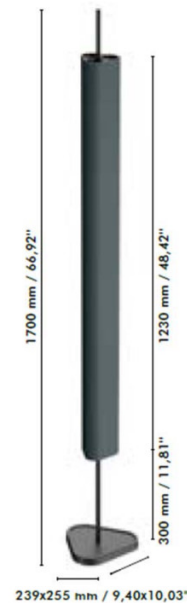

FLOS

Flos Emi LED Floor Lamp

LA11003

SOURCE: <https://www.davidvillagelighting.co.uk/product/Flos-Emi-LED-Floor-Lamp/10001765>

PRODUCT DESCRIPTION

Designer: Erwan Bouroullec

Flos Emi LED Floor Lamp

The Flos Emi LED Floor Lamp was designed by Erwan Bouroullec in 2024. The design comes from grouping three light modules inside compact, linear extrusions that give the lamp a triangular shape. Its unique design is a testament to the careful attention to detail and commitment to quality that went into its innovation. Using modern LED technology, Emi casts an atmospheric glow in both upward and downward directions, which can be controlled together or independently, making it an ideal lighting solution for any room in either residential or commercial establishments. The refined design and high-end finish of the Emi LED Floor Lamp make it stand out and add a touch of elegance to any interior.

Emi LED Floor Lamp is a dynamic visual feature that comes in four stunning colours and illuminates the surrounding space without directly revealing the light source. The colours include deep green, deep red, deep blue and off-white. The [Emi Collection](#) also includes a table lamp version which can be matched alongside the floor lamp.

PRODUCT SPECIFICATION

Light Source: 49.5W, 3000K, 3915 Lumens

IP Code: 20

Dimming: Integrated dimmer on product

Dimensions: Base edge: 25.5cm
Height: 170cm
Stem: 30cm
Cable Length: 250cm

For all sales and technical enquiries, please contact: