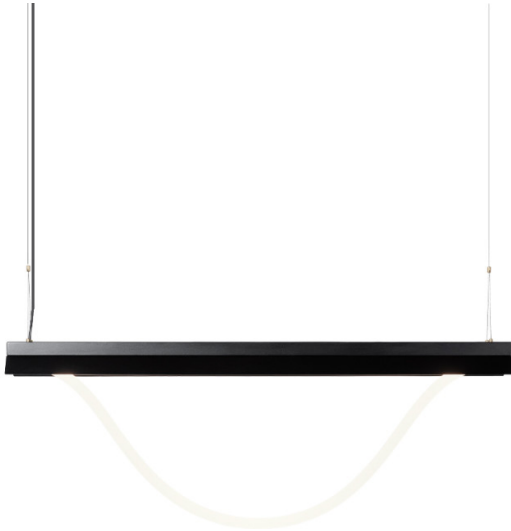

# Moooi Tubelight LED Suspension

LA11002

SOURCE: <https://www.davidvillagelighting.co.uk/product/Moooi-Tubelight-LED-Suspension/10001764>

## PRODUCT DESCRIPTION

Designer: BCXSY

### Moooi Tubelight LED Suspension

The Moooi Tubelight Suspension light was designed by BCXSY, with the aim of redefining traditional fluorescent lights. The structure consists of a powder-coated black metal bar, with silicone tubing appearing to drape effortlessly from the form. Tubelight is available in two variants, with a 1.5-meter fixed LED tube or a 5-meter flexible LED tube. The 1.5-meter version boasts a fixed arc. With the 5-meter version, you can shape the flexible tube as desired.

This contemporary lighting solution offers an elegant sculpture to your interior, resembling a piece of art. It is a beautiful way to illuminate dining tables, kitchen islands, workspaces and counters. Whether used in residential or commercial spaces, the Tubelight is guaranteed to make a statement and immediately catch your eye. Its adaptable design seamlessly integrates into any space, offering both style and functionality.