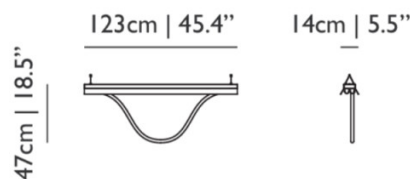

Light Source: **Small:** 33W, 2900K, 1416 Lumens
Large: 63W, 2900K, 3636 Lumens

IP Code: 20

Dimming: Dimmable via mains phase dimming.

Dimensions: Small:
Width: 123cm
Height: 47cm
Depth: 14cm
Drop Height: 250cm

Large:
Width: 123cm
Height: 47cm
Depth: 14cm
Drop Height: 250cm
Cable Length: 375cm

Small:

Large:

For all sales and technical enquiries, please contact:

+44 (0)114 263 4266

info@davidvillagelighting.co.uk

www.davidvillagelighting.co.uk