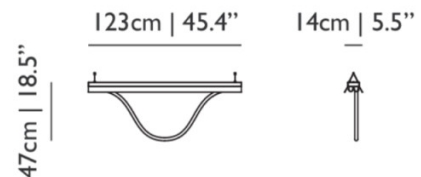

## PRODUCT SPECIFICATION

**Light Source:** **Small:** 33W, 2900K, 1416 Lumens  
**Large:** 65W, 2900K, 3636 Lumens

**IP Code:** 20

**Dimming:** Dimmable via mains phase dimming.

**Dimensions: Small:**  
Width: 123cm  
Height: 47cm  
Depth: 14cm  
Drop Height: 250cm

**Large:**  
Width: 123cm  
Height: 47cm  
Depth: 14cm  
Drop Height: 250cm  
Cable Length: 375cm

Small:

Large:

**For all sales and technical enquiries, please contact:**

+44 (0)114 263 4266

[info@davidvillagelighting.co.uk](mailto:info@davidvillagelighting.co.uk)