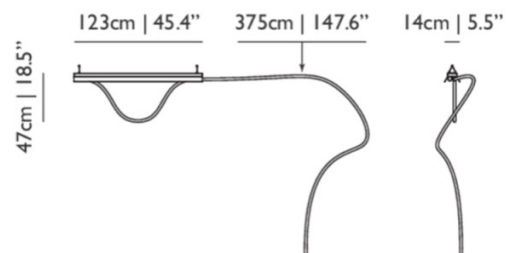

Moooi Tubelight LED Suspension

LA11002

SOURCE: <https://www.davidvillagelighting.co.uk/product/Moooi-Tubelight-LED-Suspension/10001764>

PRODUCT DESCRIPTION

Designer: BCXSY

Moooi Tubelight LED Suspension

The Moooi Tubelight Suspension light was designed by BCXSY, with the aim of redefining traditional fluorescent lights. The structure consists of a powder-coated black metal bar, with silicone tubing appearing to drape effortlessly from the form. Tubelight is available in two variants, with a 1.5-meter fixed LED tube or a 5-meter flexible LED tube. The 1.5-meter version boasts a fixed arc. With the 5-meter version, you can shape the flexible tube as desired.

This contemporary lighting solution offers an elegant sculpture to your interior, resembling a piece of art. It is a beautiful way to illuminate dining tables, kitchen islands, workspaces and counters. Whether used in residential or commercial spaces, the Tubelight is guaranteed to make a statement and immediately catch your eye. Its adaptable design seamlessly integrates into any space, offering both style and functionality.

Compatible with the Moooi wireless dimming switch, enabling you full control through a Bluetooth-enabled dimming device. Purchased separately. Please [contact us](#) for more information.

PRODUCT SPECIFICATION

Light Source: **Small:** 33W, 2900K, 1416 Lumens
Large: 65W, 2900K, 3636 Lumens

IP Code: 20

Dimming: Dimmable via mains phase dimming.

Dimensions: Small:
Width: 123cm
Height: 47cm
Depth: 14cm
Drop Height: 250cm

Large:
Width: 123cm
Height: 47cm
Depth: 14cm
Drop Height: 250cm
Cable Length: 375cm

Small:

Large: