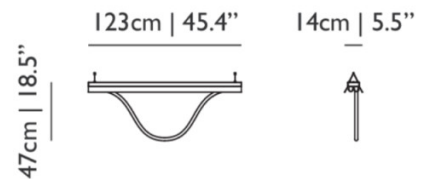

Light Source: **Small:** 33W, 2900K, 1416 Lumens
Large: 65W, 2900K, 3636 Lumens

IP Code: 20

Dimming: Dimmable via mains phase dimming.

Dimensions: Small:
Width: 123cm
Height: 47cm
Depth: 14cm
Drop Height: 250cm

Large:
Width: 123cm
Height: 47cm
Depth: 14cm
Drop Height: 250cm
Cable Length: 375cm

Small:

Large:

For all sales and technical enquiries, please contact:

+44 (0)114 263 4266

info@davidvillagelighting.co.uk

www.davidvillagelighting.co.uk