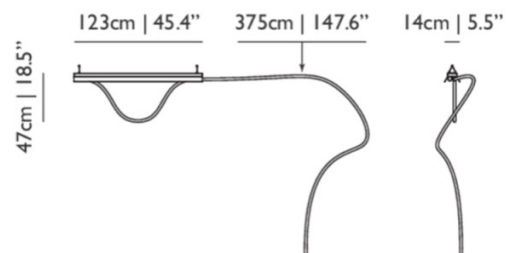

## PRODUCT SPECIFICATION

**Light Source:** **Small:** 33W, 2900K, 1416 Lumens  
**Large:** 65W, 2900K, 3636 Lumens

**IP Code:** 20

**Dimming:** Dimmable via mains phase dimming.

**Dimensions: Small:**  
Width: 123cm  
Height: 47cm  
Depth: 14cm  
Drop Height: 250cm

**Large:**  
Width: 123cm  
Height: 47cm  
Depth: 14cm  
Drop Height: 250cm  
Cable Length: 375cm

Small:

Large:

**For all sales and technical enquiries, please contact:**

+44 (0)114 263 4266

[info@davidvillagelighting.co.uk](mailto:info@davidvillagelighting.co.uk)