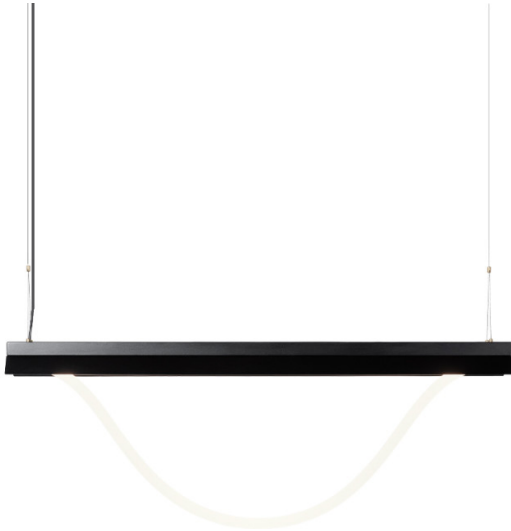

Moooi Tubelight LED Suspension

LA11002

SOURCE: <https://www.davidvillagelighting.co.uk/product/Moooi-Tubelight-LED-Suspension/10001764>

PRODUCT DESCRIPTION

Designer: BCXSY

Moooi Tubelight LED Suspension

The Moooi Tubelight Suspension light was designed by BCXSY, with the aim of redefining traditional fluorescent lights. The structure consists of a powder-coated black metal bar, with silicone tubing appearing to drape effortlessly from the form. Tubelight is available in two variants, with a 1.5-meter fixed LED tube or a 5-meter flexible LED tube. The 1.5-meter version boasts a fixed arc. With the 5-meter version, you can shape the flexible tube as desired.

This contemporary lighting solution offers an elegant sculpture to your interior, resembling a piece of art. It is a beautiful way to illuminate dining tables, kitchen islands, workspaces and counters. Whether used in residential or commercial spaces, the Tubelight is guaranteed to make a statement and immediately catch your eye. Its adaptable design seamlessly integrates into any space, offering both style and functionality.

Light Source: **Small:** 33W, 2900K, 1416 Lumens
Large: 65W, 2900K, 3636 Lumens

IP Code: 20

Dimming: Dimmable via mains phase dimming.

Dimensions: Small:
Width: 123cm
Height: 47cm
Depth: 14cm
Drop Height: 250cm