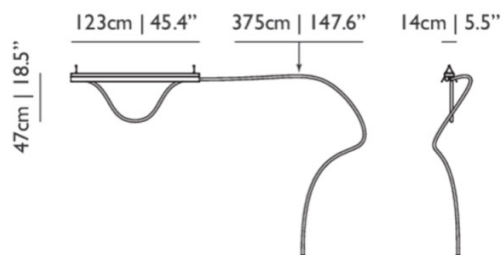

Light Source: **Small:** 33W, 2900K, 1416 Lumens
Large: 63W, 2900K, 3636 Lumens

IP Code: 20

Dimming: Dimmable via mains phase dimming.

Dimensions: Small:
Width: 123cm
Height: 47cm
Depth: 14cm
Drop Height: 250cm

Large:
Width: 123cm
Height: 47cm
Depth: 14cm
Drop Height: 250cm
Cable Length: 375cm

Small:

Large:

For all sales and technical enquiries, please contact:

+44 (0)114 263 4266

info@davidvillagelighting.co.uk

www.davidvillagelighting.co.uk