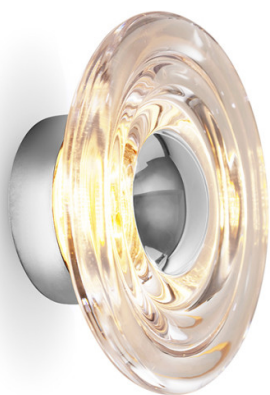

**Tom
Dixon.**

LA10442/SL/MINI

Tom Dixon Press Mini Surface LED Light

SOURCE: <https://www.davidvillagelighting.co.uk/product/Tom-Dixon-Press-Mini-Surface-LED-Light/10001761>

PRODUCT DESCRIPTION

Designer: Tom Dixon

Tom Dixon Press Mini LED Surface Light

A smaller version of the classic [Press Surface Light](#), the Press Mini still provides your space with functional ambient lighting, while remaining unobtrusive. The Tom Dixon Press Mini Surface Light is more compact in size, lighter in weight and designed to be clustered in multiples. The spherical form is crafted from ribbed glass and includes three different coloured metal dome caps - silver, gold and black. The glass diffuses the LED illumination and results in a glare-free warm glow.

The Press Mini Surface is a gorgeous addition to contemporary interiors, especially hallways, kitchens, dining spaces and entryways. It can also assist in optimising commercial settings, especially in hospitality - such as restaurants, bars hotels and reception areas.

The Press Mini Surface is fitted with a silver metal dome cap, with easily attachable/removable gold and black caps in the box.

Please Note: This LED Wall Light comes as 2700K as standard, but a 3000K LED ring offering a brighter glow can be purchased separately. Please [Contact Us](#) for more information and pricing.