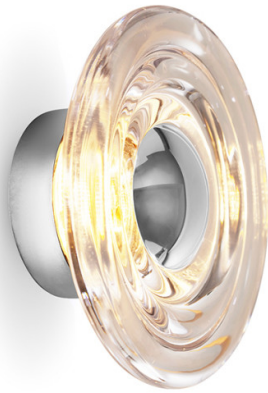

LA10442/SL/MINI

Tom Dixon Press Mini LED Surface Light

SOURCE: <https://www.davidvillagelighting.co.uk/product/Tom-Dixon-Press-Mini-LED-Surface-Light/10001761>

PRODUCT DESCRIPTION

Designer: Tom Dixon

Tom Dixon Press Mini LED Surface Light

A smaller version of the classic [Press Surface Light](#), the Press Mini still provides your space with functional ambient lighting, while remaining unobtrusive. The Tom Dixon Press Mini Surface Light is more compact in size, lighter in weight and designed to be clustered in multiples. The spherical form is crafted from ribbed glass and includes three different coloured metal dome caps - silver, gold and black. The glass diffuses the LED illumination and results in a glare-free warm glow.

The Press Mini Surface is a gorgeous addition to contemporary interiors, especially hallways, kitchens, dining spaces and entryways. It can also assist in optimising commercial settings, especially in hospitality - such as restaurants, bars hotels and reception areas.

The Press Mini Surface is fitted with a silver metal dome cap, with easily attachable/removable gold and black caps in the box.

Please Note: This LED Wall Light comes as 2700K as standard, but a 3000K LED ring offering a brighter glow can be purchased separately. Please [Contact Us](#) for more information and pricing.