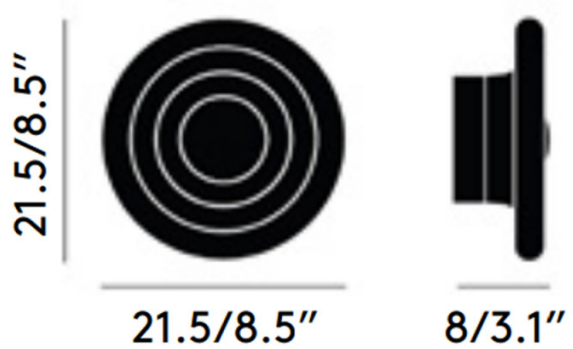

A smaller version of the classic [Press Surface Light](#), the Press Mini still provides your space with functional ambient lighting, while remaining unobtrusive. The Tom Dixon Press Mini Surface Light is more compact in size, lighter in weight and designed to be clustered in multiples. The spherical form is crafted from ribbed glass and includes three different coloured metal dome caps - silver, gold and black. The glass diffuses the LED illumination and results in a glare-free warm glow.

The Press Mini Surface is fitted with a silver metal dome cap, with easily attachable/removable gold and black caps in the box.

Please Note: This LED Wall Light comes as 2700K as standard, but a 3000K LED ring offering a brighter glow can be purchased separately. Please [Contact Us](#) for more information and pricing.

PRODUCT SPECIFICATION

- Light Source:** 6W, 2700K, 500 Lumens
- IP Code:** 55
- Dimming:** Dimmable via mains phase dimming.
- Dimensions:** Surface: Ø21.5cm
Height: 21.5cm
Depth: 8cm

For all sales and technical enquiries, please contact: