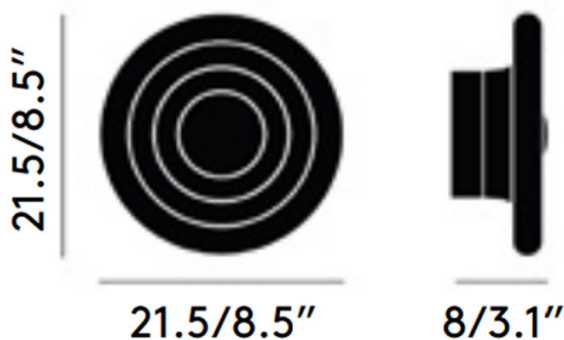

The Press Mini Surface is fitted with a silver metal dome cap, with easily attachable/removable gold and black caps in the box.

Please Note: This LED Wall Light comes as 2700K as standard, but a 3000K LED ring offering a brighter glow can be purchased separately. Please [Contact Us](#) for more information and pricing.

PRODUCT SPECIFICATION

Light Source: 6W, 2700K, 500 Lumens

IP Code: 55

Dimming: Dimmable via mains phase dimming.

Dimensions: Surface: Ø21.5cm
Height: 21.5cm
Depth: 8cm

For all sales and technical enquiries, please contact: