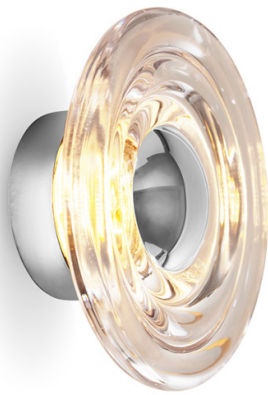

**Tom
Dixon.**

LA10442/SL/MINI

Tom Dixon Press Mini LED Surface Light

SOURCE: <https://www.davidvillagelighting.co.uk/product/Tom-Dixon-Press-Mini-LED-Surface-Light/10001761>

PRODUCT DESCRIPTION

Designer: Tom Dixon

Tom Dixon Press Mini LED Surface Light

A smaller version of the classic [Press Surface Light](#), the Press Mini still provides your space with functional ambient lighting, while remaining unobtrusive. The Tom Dixon Press Mini Surface Light is more compact in size, lighter in weight and designed to be clustered in multiples. The spherical form is crafted from ribbed glass and includes three different coloured metal dome caps - silver, gold and black. The glass diffuses the LED illumination and results in a glare-free warm glow.

The Press Mini Surface is a gorgeous addition to contemporary interiors, especially hallways, kitchens, dining spaces and entryways. It can also assist in optimising commercial settings, especially in hospitality - such as restaurants, bars hotels and reception areas.

The Press Mini Surface is fitted with a silver metal dome cap, with easily attachable/removable gold and black caps in the box.

Please Note: This LED Wall Light comes as 2700K as standard, but a 3000K LED ring offering a brighter glow can be purchased separately. Please [Contact Us](#) for more information and pricing.