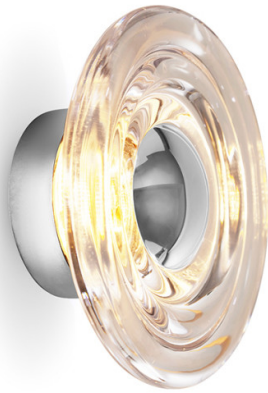

**Tom
Dixon.**

LA10442/SL/MINI

Tom Dixon Press Mini LED Surface Light

SOURCE: <https://www.davidvillagelighting.co.uk/product/Tom-Dixon-Press-Mini-LED-Surface-Light/10001761>

PRODUCT DESCRIPTION

Designer: Tom Dixon

Tom Dixon Press Mini LED Surface Light

A smaller version of the classic [Press Surface Light](#), the Press Mini still provides your space with functional ambient lighting, while remaining unobtrusive. The Tom Dixon Press Mini Surface Light is more compact in size, lighter in weight and designed to be clustered in multiples. The spherical form is crafted from ribbed glass and includes three different coloured metal dome caps - silver, gold and black. The glass diffuses the LED illumination and results in a glare-free warm glow.

The Press Mini Surface is a gorgeous addition to contemporary interiors, especially hallways, kitchens, dining spaces and entryways. It can also assist in optimising commercial settings, especially in hospitality - such as restaurants, bars hotels and reception areas.

The Press Mini Surface is fitted with a silver metal dome cap, with easily attachable/removable gold and black caps in the box.

Please Note: This LED Wall Light comes as 2700K as standard, but a 3000K LED ring offering a brighter glow can be purchased separately. Please [Contact Us](#) for more information and pricing.