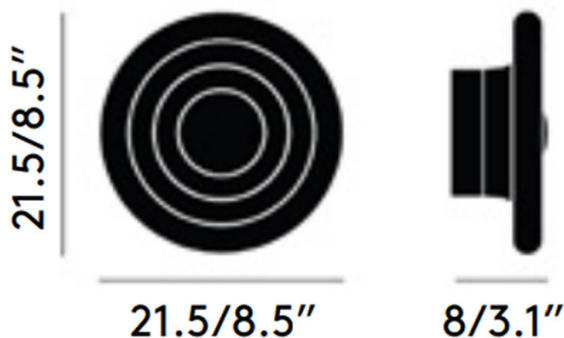

**The Press Mini Surface is fitted with a silver metal dome cap, with easily attachable/removable gold and black caps in the box.**

**Please Note: This LED Wall Light comes as 2700K as standard, but a 3000K LED ring offering a brighter glow can be purchased separately. Please [Contact Us](#) for more information and pricing.**

### PRODUCT SPECIFICATION

**Light Source:** 6W, 2700K, 500 Lumens

**IP Code:** 55

**Dimming:** Dimmable via mains phase dimming.

**Dimensions:** Surface: Ø21.5cm  
Height: 21.5cm  
Depth: 8cm

**For all sales and technical enquiries, please contact:**