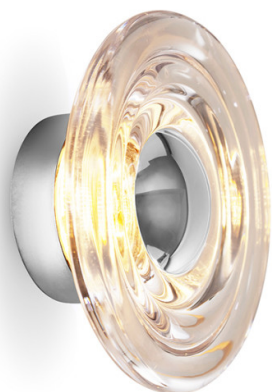

### Tom Dixon Press Mini LED Surface Light

A smaller version of the classic [Press Surface Light](#), the Press Mini still provides your space with functional ambient lighting, while remaining unobtrusive. The Tom Dixon Press Mini Surface Light is more compact in size, lighter in weight and designed to be clustered in multiples. The spherical form is crafted from ribbed glass and includes three different coloured metal dome caps - silver, gold and black. The glass diffuses the LED illumination and results in a glare-free warm glow that projects linear patterns across your wall.

The Press Mini Surface is a gorgeous addition to contemporary interiors, especially hallways, kitchens, dining spaces and entryways. It can also assist in optimising commercial settings, especially in hospitality - such as restaurants, bars hotels and reception areas.

**The Press Mini Surface is fitted with a silver metal dome cap, with easily attachable/removable gold and black caps in the box.**

**Please Note: This LED Wall Light comes as 2700K as standard, but a 3000K LED ring offering a brighter glow can be purchased separately. Please [Contact Us](#) for more information and pricing.**