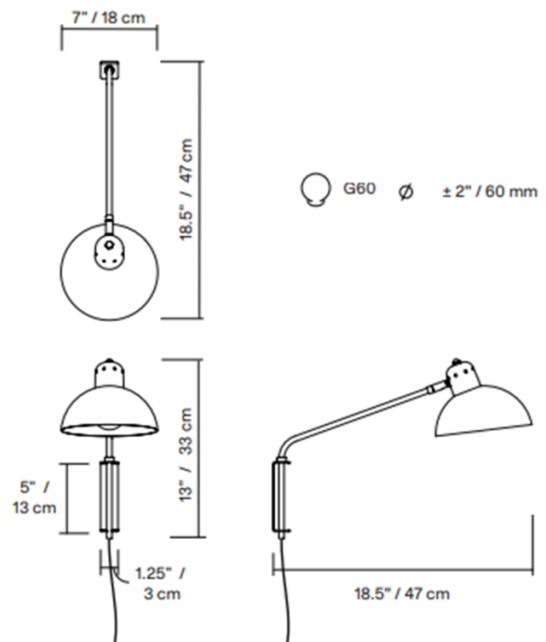

PRODUCT SPECIFICATION

Light Source: 1 x Max 4.5W G60 LED (Included)

IP Code: 20

Dimming: Integrated on/off switch on the cable.

Dimensions: Height: 33cm
Width: 18cm
Depth: 47cm
Cable Length: 244cm

For all sales and technical enquiries, please contact: