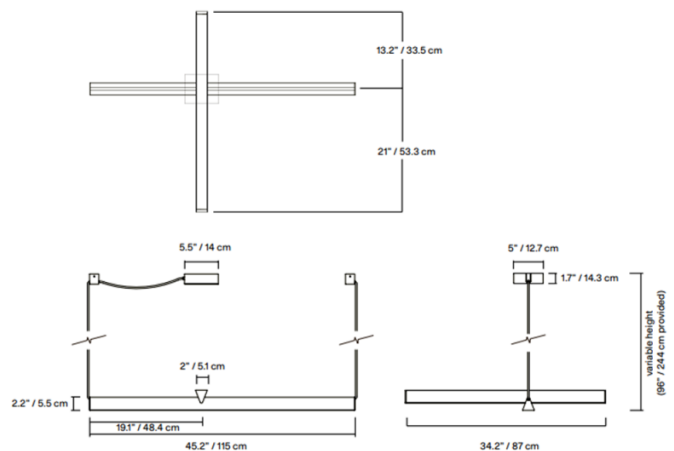

Lambert & Fils Mile LED Suspension

Lambert & Fils Mile LED Suspension was designed in-house and collaborated on with Guillaume Sasseville. The Mile Suspension provides bright and clear illumination to enhance your space, both upward and downwards. The direct and indirect light are separated by a 90° pivot to allow light to be directed where needed. It is a masterpiece of form and function, blending style and practicality to offer a truly versatile lighting solution for any space. A play on contrasts, Mile is part art installation and part utilitarian light. The use of linear LED technology and the cords clamped into the structure add to the weightless, almost levitating feel of the lamp.

PRODUCT SPECIFICATION

Light Source: 40W, 3000K, 3191 Lumens

IP Code: 20

Dimming: Dimmable via mains phase dimming.

Dimensions: Length: 115cm
Height: 5.5cm
Width: 87cm
Cable Length: 244cm

For all sales and technical enquiries, please contact: