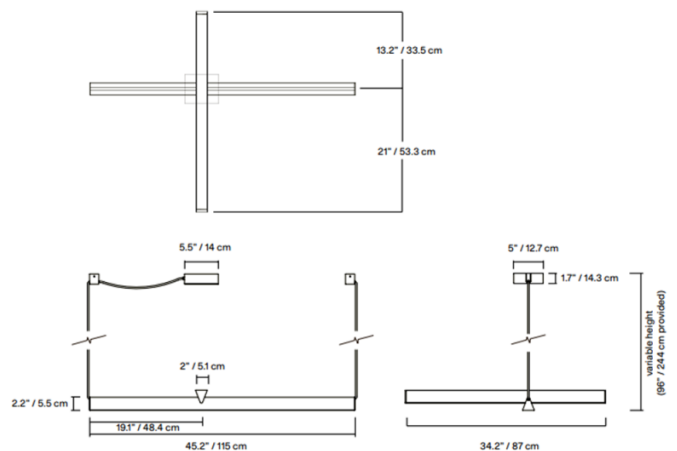

Lambert & Fils Mile LED Suspension

Lambert & Fils Mile LED Suspension was designed in-house and collaborated on with Guillaume Sasseville. The Mile Suspension provides bright and clear illumination to enhance your space, both upward and downwards. The direct and indirect light are separated by a 90° pivot to allow light to be directed where needed. It is a masterpiece of form and function, blending style and practicality to offer a truly versatile lighting solution for any space. A play on contrasts, Mile is part art installation and part utilitarian light. The use of linear LED technology and the cords clamped into the structure add to the weightless, almost levitating feel of the lamp.

PRODUCT SPECIFICATION

Light Source: 40W, 3000K, 3191 Lumens

IP Code: 20

Dimming: Dimmable via mains phase dimming.

Dimensions: Length: 115cm
 Height: 5.5cm
 Width: 87cm
 Cable Length: 244cm

For all sales and technical enquiries, please contact: