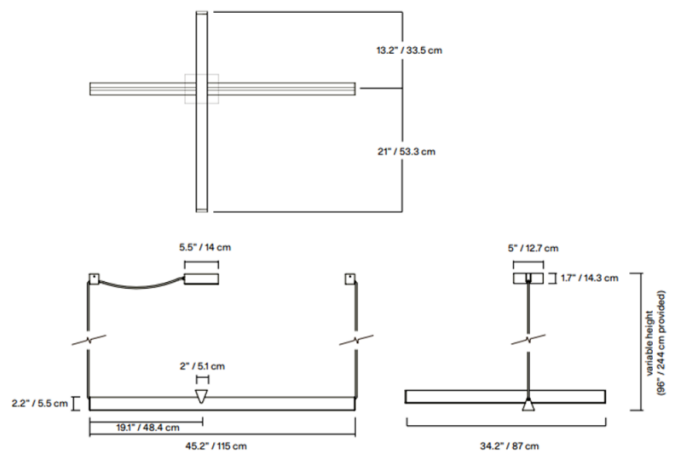

Lambert & Fils Mile LED Suspension

Lambert & Fils Mile LED Suspension was designed in-house and collaborated on with Guillaume Sasseville. The Mile Suspension provides bright and clear illumination to enhance your space, both upward and downwards. The direct and indirect light are separated by a 90° pivot to allow light to be directed where needed. It is a masterpiece of form and function, blending style and practicality to offer a truly versatile lighting solution for any space. A play on contrasts, Mile is part art installation and part utilitarian light. The use of linear LED technology and the cords clamped into the structure add to the weightless, almost levitating feel of the lamp.

PRODUCT SPECIFICATION

- Light Source:** 40W 3000K 3191 Lumens
- IP Code:** 20
- Dimming:** Dimmable via mains phase dimming
- Dimensions:** Cable Height: 244cm
Length: 115cm
Height: 5.5cm
Width: 87cm

For all sales and technical enquiries, please contact: