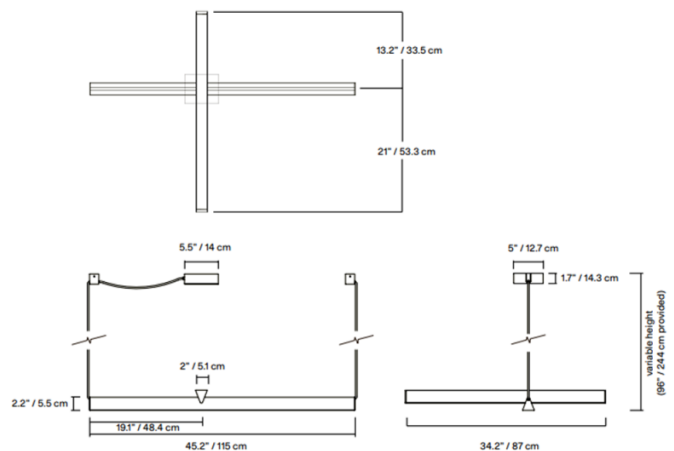

Lambert & Fils Mile LED Suspension

Lambert & Fils Mile LED Suspension was designed in-house and collaborated on with Guillaume Sasseville. The Mile Suspension provides bright and clear illumination to enhance your space, both upward and downwards. The direct and indirect light are separated by a 90° pivot to allow light to be directed where needed. It is a masterpiece of form and function, blending style and practicality to offer a truly versatile lighting solution for any space. A play on contrasts, Mile is part art installation and part utilitarian light. The use of linear LED technology and the cords clamped into the structure add to the weightless, almost levitating feel of the lamp.

PRODUCT SPECIFICATION

Light Source: 40W, 3000K, 3191 Lumens

IP Code: 20

Dimming: Dimmable via mains phase dimming.

Dimensions: Length: 115cm
 Height: 5.5cm
 Width: 87cm
 Cable Length: 244cm

For all sales and technical enquiries, please contact: