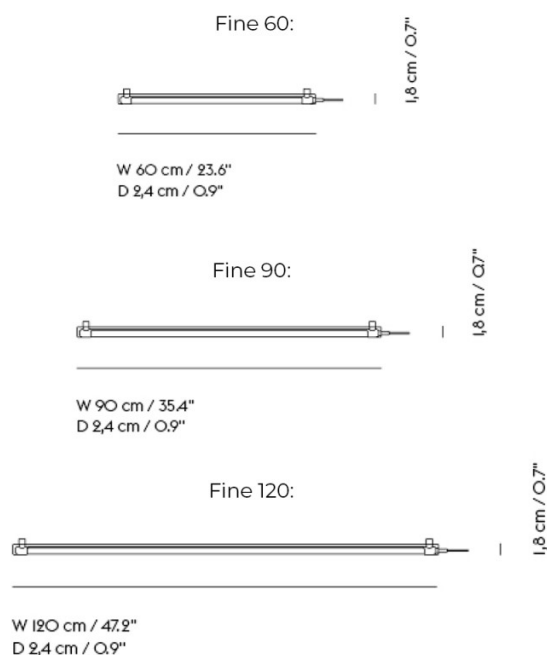

Please Note: This lighting solution is fitted with a cable and plug, so must be installed near a socket.

PRODUCT SPECIFICATION

Light Source: **Fine 60:** 13W, 2700K, 620 Lumens
Fine 90: 17W, 2700K, 950 Lumens
Fine 120: 21W, 2700K, 1200 Lumens

IP Code: 20

Dimming: In-line dimmer included on the cable.

Dimensions: **Fine 60:**
 Length: 60cm

Fine 90:
 Length: 90cm

Fine 120:
 Length: 120cm

Height: 1.8cm
 Depth: 2.4cm
 Cable Length: 200cm

For all sales and technical enquiries, please contact: