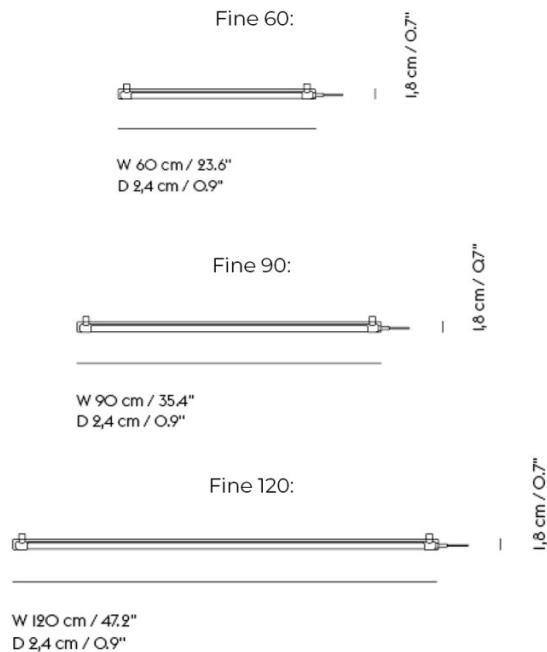

**Please Note: This lighting solution is fitted with a cable and plug, so must be installed near a socket.**

**PRODUCT SPECIFICATION**

**Light Source:** **Fine 60:** 13W, 2700K, 620 Lumens  
**Fine 90:** 17W, 2700K, 950 Lumens  
**Fine 120:** 21W, 2700K, 1200 Lumens

**IP Code:** 20

**Dimming:** In-line dimmer included on the cable.

**Dimensions:** **Fine 60:**  
 Length: 60cm

**Fine 90:**  
 Length: 90cm

**Fine 120:**  
 Length: 120cm

Height: 1.8cm  
 Depth: 2.4cm  
 Cable Length: 200cm