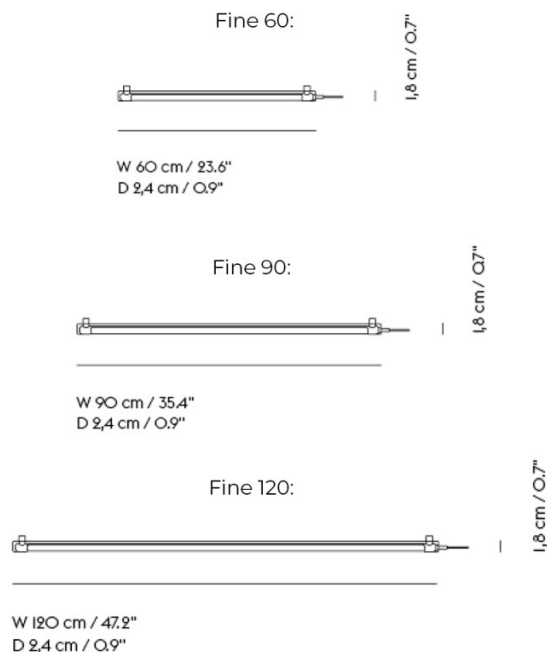

Please Note: This lighting solution is fitted with a cable and plug, so must be installed near a socket.

PRODUCT SPECIFICATION

Light Source: **Fine 60:** 13W, 2700K, 620 Lumens
Fine 90: 17W, 2700K, 950 Lumens
Fine 120: 21W, 2700K, 1200 Lumens

IP Code: 20

Dimming: In-line dimmer included on the cable.

Dimensions: **Fine 60:**
 Length: 60cm

Fine 90:
 Length: 90cm

Fine 120:
 Length: 120cm

Height: 1.8cm
 Depth: 2.4cm
 Cable Length: 200cm

For all sales and technical enquiries, please contact: