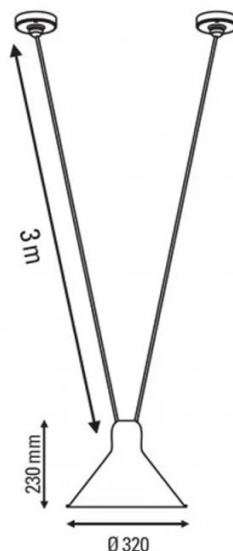

#### DCW éditions Les Acrobates De Gras No. 323 Conic Pendant Light

Ex-Display, boxed in A-Grade non original packaging. Shades in good condition, chips in canopies. Frayed cable above lamp holders. See images for exact condition. Sold as individual compositions. 3 x Black Available.

Inspired by the iconic [Lampe Gras collection](#) by Bernard-Albin Gras, the Les Acrobates De Gras No. 323 Conic pendant lamp applies the familiar lampshade to functional and adjustable cables. The pendant light takes after trapeze artists who are suspended in the air gracefully, creating elegant movement on high wires. Similarly the pendant is suspended by two wires that can be placed where you want as only one wire has to be connected to the mains.

The Les Acrobates De Gras No. 323 Conic suspension is available in 2 sizes, large or extra large and in 7 finishes, yellow, red, black, copper, blue, black/copper interior and raw copper. The suspension lamp provides downward-directed light and so is perfect for hanging over surfaces, whether in a professional setting or in the home. A chic and timeless fixture that will look stunning in any interior.

### PRODUCT SPECIFICATION

**Light Source:** 1 x Max 23W E27 LED (excluded)  
**IP Code:** 20  
**Dimming:** Dimmable via mains phase dimming.  
**Dimensions:** Ø32cm  
 Shade Height: 23cm  
 Ceiling Canopy: Ø9cm  
 Maximum Cable Length: 300cm