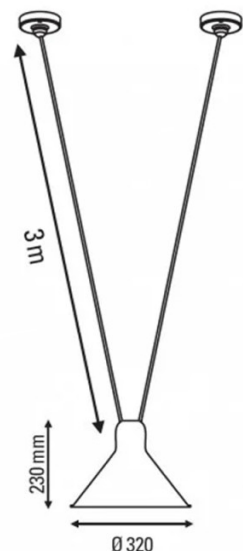

#### DCW éditions Les Acrobates De Gras No. 323 Conic Pendant Light

Ex-Display, boxed in A-Grade non original packaging. Shades in good condition, chips in canopies. Frayed cable above lamp holders. See images for exact condition. Sold as individual compositions. 3 x Black Available.

Inspired by the iconic [Lampe Gras collection](#) by Bernard-Albin Gras, the Les Acrobates De Gras No. 323 Conic pendant lamp applies the familiar lampshade to functional and adjustable cables. The pendant light takes after trapeze artists who are suspended in the air gracefully, creating elegant movement on high wires. Similarly the pendant is suspended by two wires that can be placed where you want as only one wire has to be connected to the mains.

The Les Acrobates De Gras No. 323 Conic suspension is available in 2 sizes, large or extra large and in 7 finishes, yellow, red, black, copper, blue, black/copper interior and raw copper. The suspension lamp provides downward-directed light and so is perfect for hanging over surfaces, whether in a professional setting or in the home. A chic and timeless fixture that will look stunning in any interior.

### PRODUCT SPECIFICATION

**Light Source:** 1 x Max 23W E27 LED (excluded)  
**IP Code:** 20  
**Dimming:** Dimmable via mains phase dimming.  
**Dimensions:** Ø32cm  
 Shade Height: 23cm  
 Ceiling Canopy: Ø9cm  
 Maximum Cable Length: 300cm