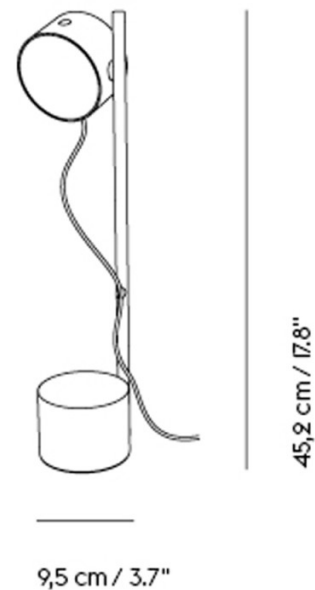

MUUTO

Muuto Post LED Table Lamp

LA10160/T

SOURCE: <https://www.davidvillagelighting.co.uk/product/Muuto-Post-LED-Table-Lamp/10001751>

PRODUCT DESCRIPTION

Designer: Earnest Studio

Muuto Post Table Lamp

Designed by Earnest Studio, the Muuto Post Table Lamp is a highly functional and minimalistic lighting solution. Created as an evolution of the Post collection, this table lamp features the classic magnetic stem seen throughout the range, providing one lighting unit fitted with a magnetic system which permits you to place it anywhere along the structure. This ensures you can easily personalise the positioning and angle of the illumination. Post also features an integrated dimmer on the head of the lighting unit, offering you the choice to turn the light on/off as well as dimming it to suit your environment and determine your desired ambience.

The Muuto Post LED Table Lamp is incredibly versatile, available in two sleek finishes it can easily adapt to an array of spaces, it is an ideal addition to bedside tables, shelves, windows, bookcases and other spaces offering various settings and angles. Post also makes an excellent reading lamp or an ambient task lighting solution.

PRODUCT SPECIFICATION

- Light Source:** 6.7W, 2700K, 330 Lumens
- IP Code:** 20
- Dimming:** Integrated dimmer on the product.
- Dimensions:** Height: 42.5 cm
Base: Ø9.5cm
Cable Length: 250cm

For all sales and technical enquiries, please contact: