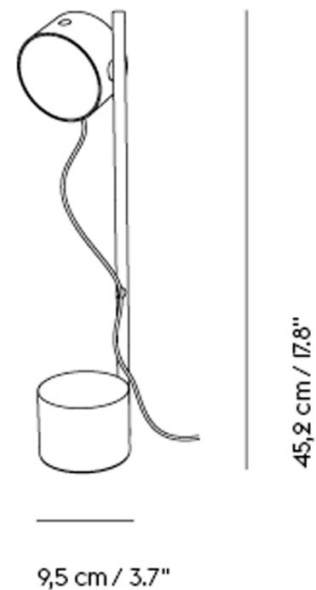

MUUTO

Muuto Post LED Table Lamp

LA10160/T

SOURCE: <https://www.davidvillagelighting.co.uk/product/Muuto-Post-LED-Table-Lamp/10001751>

PRODUCT DESCRIPTION

Designer: Earnest Studio

Muuto Post Table Lamp

Designed by Earnest Studio, the Muuto Post Table Lamp is a highly functional and minimalistic lighting solution. Created as an evolution of the Post collection, this table lamp features the classic magnetic stem seen throughout the range, providing one lighting unit fitted with a magnetic system which permits you to place it anywhere along the structure. This ensures you can easily personalise the positioning and angle of the illumination. Post also features an integrated dimmer on the head of the lighting unit, offering you the choice to turn the light on/off as well as dimming it to suit your environment and determine your desired ambience.

The Muuto Post LED Table Lamp is incredibly versatile, available in two sleek finishes it can easily adapt to an array of spaces, it is an ideal addition to bedside tables, shelves, windows, bookcases and other spaces offering various settings and angles. Post also makes an excellent reading lamp or an ambient task lighting solution.

PRODUCT SPECIFICATION

- Light Source:** 6.7W, 2700K, 330 Lumens
- IP Code:** 20
- Dimming:** Integrated dimmer on the product.
- Dimensions:** Height: 42.5 cm
Base: Ø9.5cm
Cable Length: 250cm

For all sales and technical enquiries, please contact: