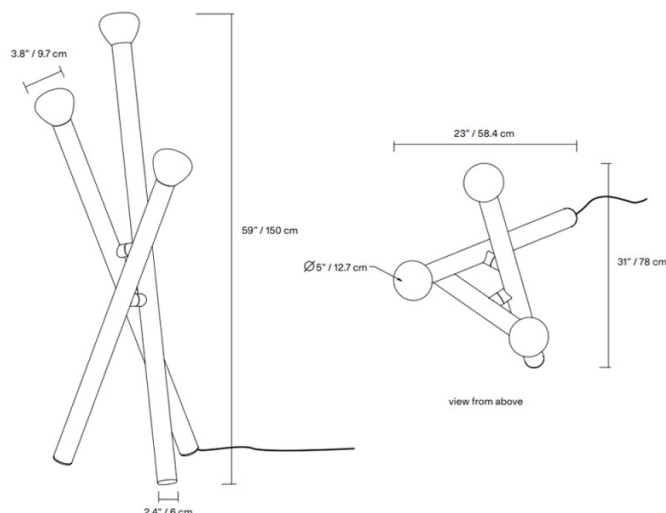

PRODUCT SPECIFICATION

Light Source: 3 x Max 4.5W G9 LED (included)

IP Code: 20

Dimming: In-line on/off switch included on the cable.

Dimensions: Height: 150cm
Width: 78cm
Depth: 58.4cm
Cable Length: 244cm