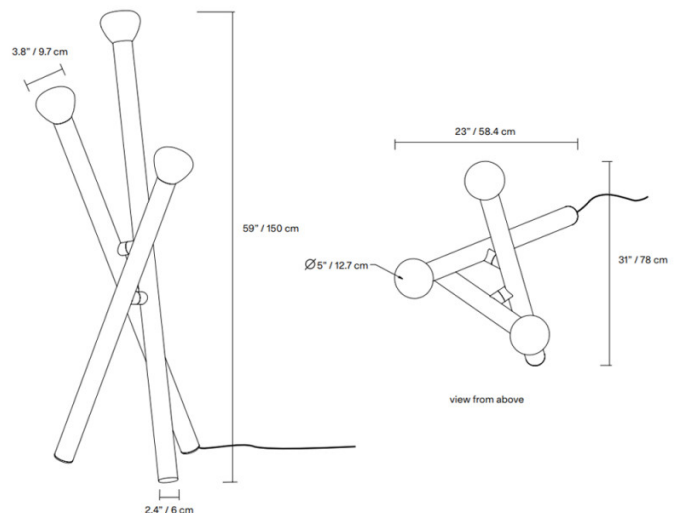

## PRODUCT SPECIFICATION

- Light Source:** 3 x Max 4.5W G9 LED (included)
- IP Code:** 20
- Dimming:** In-line on/off switch included on the cable.
- Dimensions:** Height: 150cm  
Width: 78cm  
Depth: 58.4cm  
Cable Length: 244cm