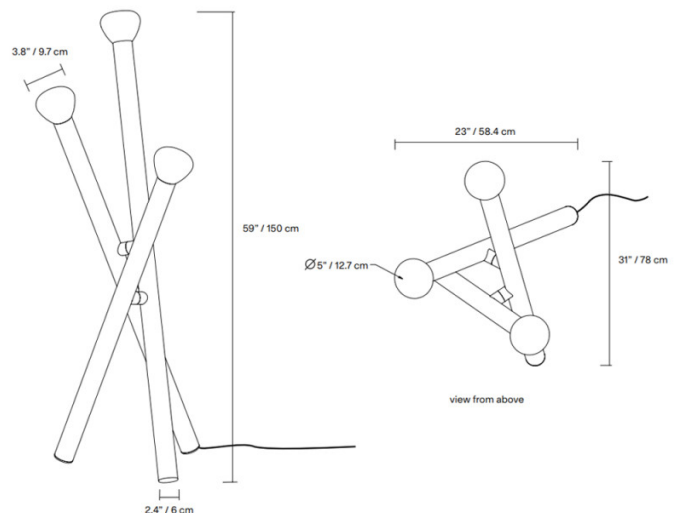

A playful collaboration with Swiss designer Adrien Rovero, the Lambert & Fils Parc Floor Lamp draws inspiration from childhood, vivid imaginations, and the essentiality of homemade forms. This lighting solution features three aluminium structures that appear to artistically lean on each other, each of these legs of the lamp resembles the silhouette of a modern torch and utilises a hand-blown frosted glass diffuser which houses its own light source. The result is a soft illumination which is evenly projected across the nearby space and can be utilised in a range of environments.

PRODUCT SPECIFICATION

- Light Source:** 3 x Max 4.5W G9 LED (included)
- IP Code:** 20
- Dimming:** In-line on/off switch included on the cable.
- Dimensions:** Height: 150cm
Width: 78cm
Depth: 58.4cm
Cable Length: 244cm