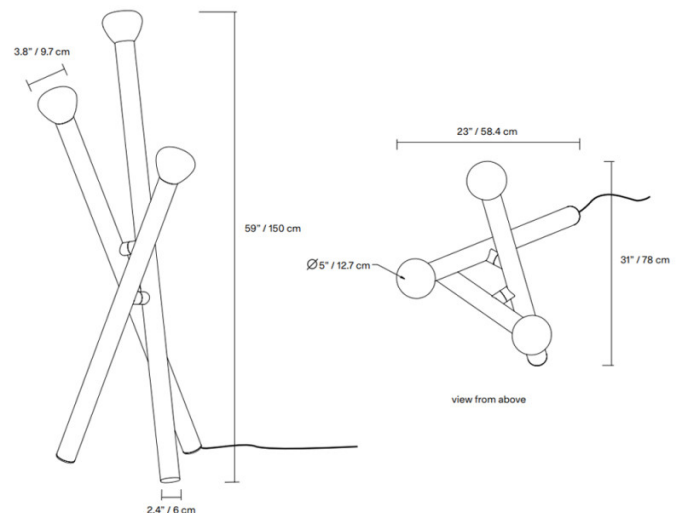

A playful collaboration with Swiss designer Adrien Rovero, the Lambert & Fils Parc Floor Lamp draws inspiration from childhood, vivid imaginations, and the essentiality of homemade forms. This lighting solution features three aluminium structures that appear to artistically lean on each other, each of these legs of the lamp resembles the silhouette of a modern torch and utilises a hand-blown frosted glass diffuser which houses its own light source. The result is a soft illumination which is evenly projected across the nearby space and can be utilised in a range of environments.

PRODUCT SPECIFICATION

- Light Source:** 3 x Max 4.5W G9 LED (included)
- IP Code:** 20
- Dimming:** In-line on/off switch included on the cable.
- Dimensions:** Height: 150cm
Width: 78cm
Depth: 58.4cm
Cable Length: 244cm