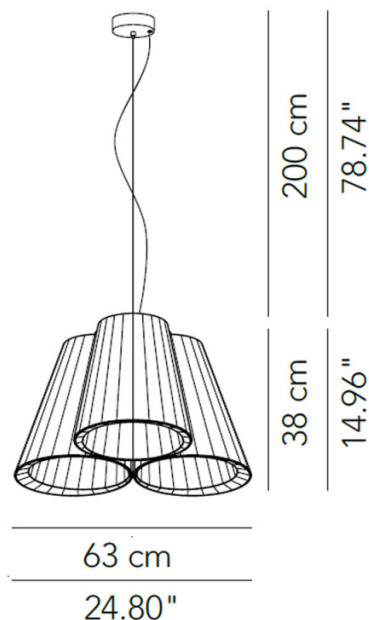

CLEARANCE
OFFERS

LA4949/CLEAR

Modoluce Florinda 3 Pendant CLEARANCE EX-DISPLAY

SOURCE: <https://www.davidvillagelighting.co.uk/product/Modoluce-Florinda-3-Pendant-CLEARANCE-EX-DISPLAY/10001744>

PRODUCT DESCRIPTION

Modoluce Florinda 3 Suspension

Ex-Display, boxed in B-Grade non original packaging. Some slight marks to the shade. See images for exact condition.

1 x Red Available.

The Modoluce Florinda 3 Suspension is a timeless design which produces a functional downlight on the surface below. It utilises a hand-folded pleated fabric shade designed to resemble a flower shape, adding a burst of spring in your interior. Suspended between retro and contemporary charm, the Florinda is an important piece that adds a unique ambience to your environment. The hand-wrapped conical lampshades are joined together in a cluster, fitted onto a metal frame.

PRODUCT SPECIFICATION

Light Source: 3 x Max 70W E27 (excluded)

IP Code: 20

Dimming: Dimmable via mains phase dimming.

Dimensions: Shade: Ø63cm
Shade Height: 38cm
Drop Height: 140cm

For all sales and technical enquiries, please contact: