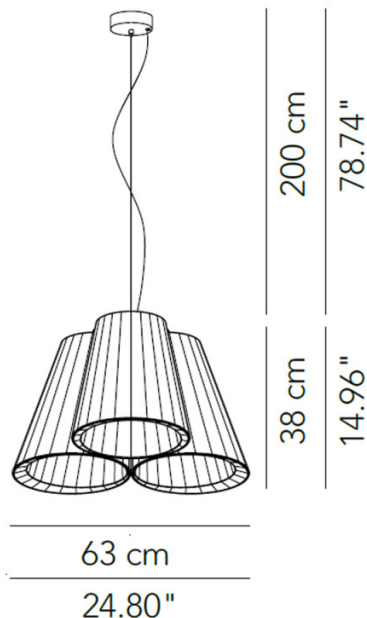

## PRODUCT SPECIFICATION

**Light Source:** 3 x Max 70W E27 (excluded)

**IP Code:** 20

**Dimming:** Dimmable via mains phase dimming.

**Dimensions:** Shade: Ø63cm  
Shade Height: 38cm  
Drop Height: 140cm

**For all sales and technical enquiries, please contact:**