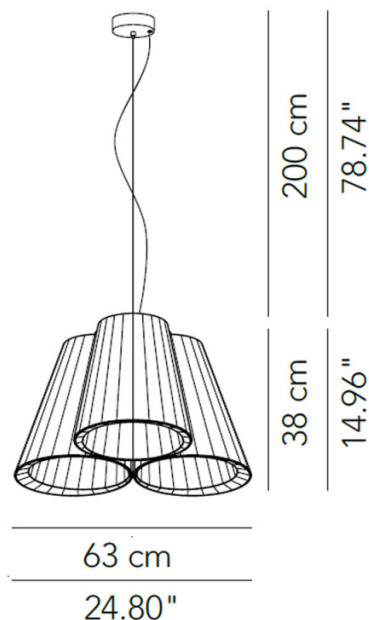

CLEARANCE OFFERS

LA4949/CLEAR

Modoluce Florinda 3 Pendant CLEARANCE EX-DISPLAY

SOURCE: <https://www.davidvillagelighting.co.uk/product/Modoluce-Florinda-3-Pendant-CLEARANCE-EX-DISPLAY/10001744>

PRODUCT DESCRIPTION

Modoluce Florinda 3 Suspension

Ex-Display, boxed in B-Grade non original packaging. Some slight marks to the shade. See images for exact condition.

1 x Red Available.

The Modoluce Florinda 3 Suspension is a timeless design which produces a functional downlight on the surface below. It utilises a hand-folded pleated fabric shade designed to resemble a flower shape, adding a burst of spring in your interior. Suspended between retro and contemporary charm, the Florinda is an important piece that adds a unique ambience to your environment. The hand-wrapped conical lampshades are joined together in a cluster, fitted onto a metal frame.

PRODUCT SPECIFICATION

Light Source: 3 x Max 70W E27 (excluded)

IP Code: 20

Dimming: Dimmable via mains phase dimming.

Dimensions: Shade: Ø63cm
Shade Height: 38cm
Drop Height: 140cm

For all sales and technical enquiries, please contact: