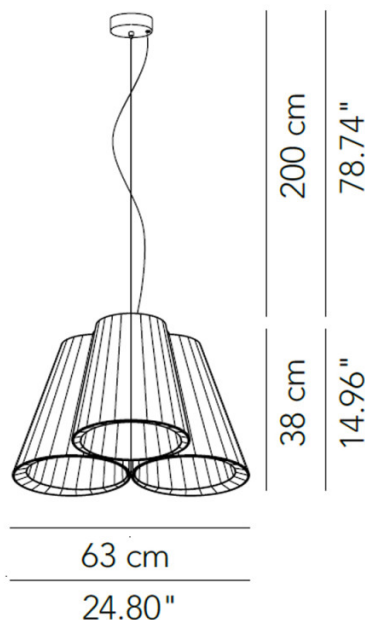

CLEARANCE
OFFERS

LA4949/CLEAR

Modoluce Florinda 3 Pendant CLEARANCE EX-DISPLAY

SOURCE: <https://www.davidvillagelighting.co.uk/product/Modoluce-Florinda-3-Pendant-CLEARANCE-EX-DISPLAY/10001744>

PRODUCT DESCRIPTION

Modoluce Florinda 3 Suspension

Ex-Display, boxed in B-Grade non original packaging. Some slight marks to the shade. See images for exact condition.

1 x Red Available.

The Modoluce Florinda 3 Suspension is a timeless design which produces a functional downlight on the surface below. It utilises a hand-folded pleated fabric shade designed to resemble a flower shape, adding a burst of spring in your interior. Suspended between retro and contemporary charm, the Florida is an important piece that adds a unique ambience to your environment. The hand-wrapped conical lampshades are joined together in a cluster, fitted onto a metal frame.

PRODUCT SPECIFICATION

Light Source: 3 x Max 70W E27 (excluded)

IP Code: 20

Dimming: Dimmable via mains phase dimming.

Dimensions: Shade: Ø63cm
Shade Height: 38cm
Drop Height: 140cm

For all sales and technical enquiries, please contact: