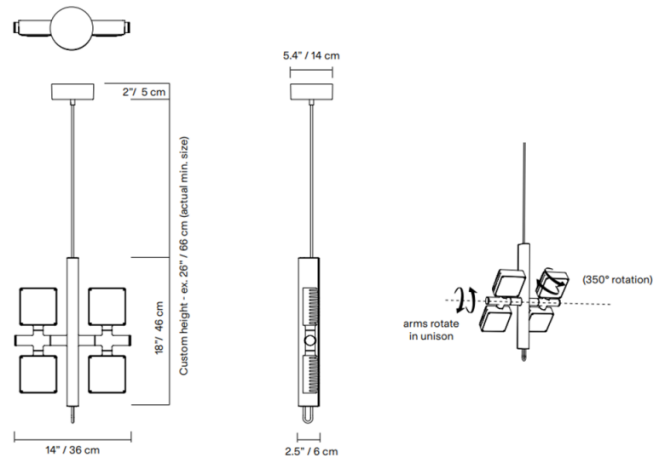

Dorval LED Pendant has four square light sources that utilise LED technology and rotate at 350 degrees to direct light where needed, providing bright and clear illumination. The bold Dorval Pendant is available in seven select colourways which can be featured in any commercial or residential establishment as a centrepiece above a dining table to evoke conversation and stories. Dorval LED Pendant can be purchased as part of the [Dorval Collection](#).

PRODUCT SPECIFICATION

- Light Source:** 36W, 3000K, 3106 Lumens
- IP Code:** 20
- Dimming:** Dimmable via 1-10V/Mains phase/trailing edge dimming systems.
- Dimensions:** Depth: 6cm
Width: 36cm
Height: 46cm
Cable Length: 66cm