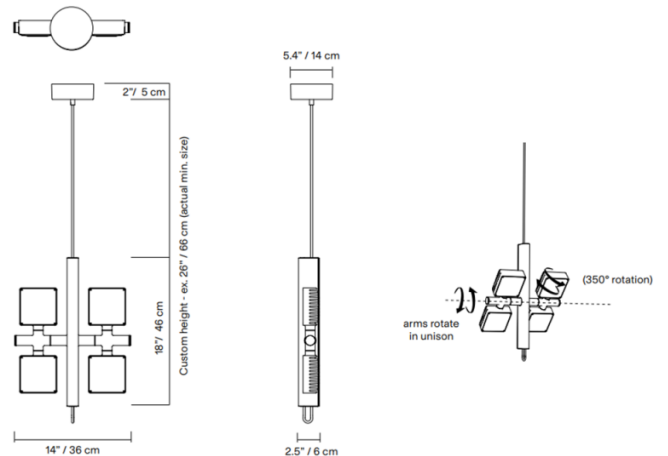

Dorval LED Pendant has four square light sources that utilise LED technology and rotate at 350 degrees to direct light where needed, providing bright and clear illumination. The bold Dorval Pendant is available in seven select colourways which can be featured in any commercial or residential establishment as a centrepiece above a dining table to evoke conversation and stories. Dorval LED Pendant can be purchased as part of the [Dorval Collection](#).

PRODUCT SPECIFICATION

- Light Source:** 36W, 3000K, 3106 Lumens
- IP Code:** 20
- Dimming:** Dimmable via 1-10V/Mains phase/trailing edge dimming systems
- Dimensions:** Depth: 6cm
Width: 36cm
Height: 46cm
Cable Length: 66cm