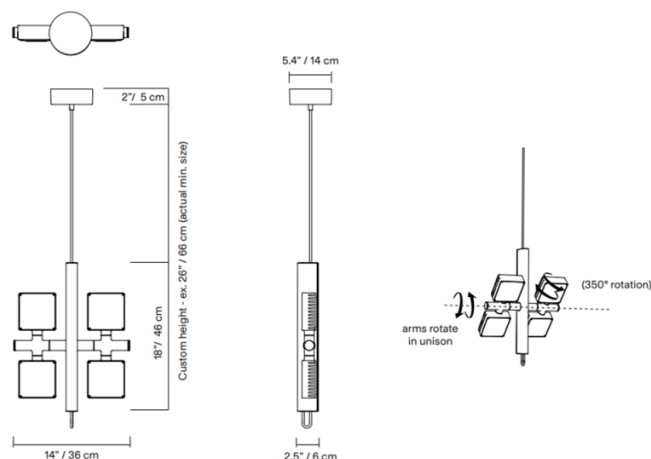

Dorval LED Pendant has four square light sources that utilise LED technology and rotate at 350 degrees to direct light where needed, providing bright and clear illumination. The bold Dorval Pendant is available in seven select colourways which can be featured in any commercial or residential establishment as a centrepiece above a dining table to evoke conversation and stories. Dorval LED Pendant can be purchased as part of the [Dorval Collection](#).

PRODUCT SPECIFICATION

- Light Source:** 36W, 3000K, 3106 Lumens
- IP Code:** 20
- Dimming:** Dimmable via 1-10V/Mains phase/trailing edge dimming systems.
- Dimensions:** Depth: 6cm
Width: 36cm
Height: 46cm
Cable Length: 66cm