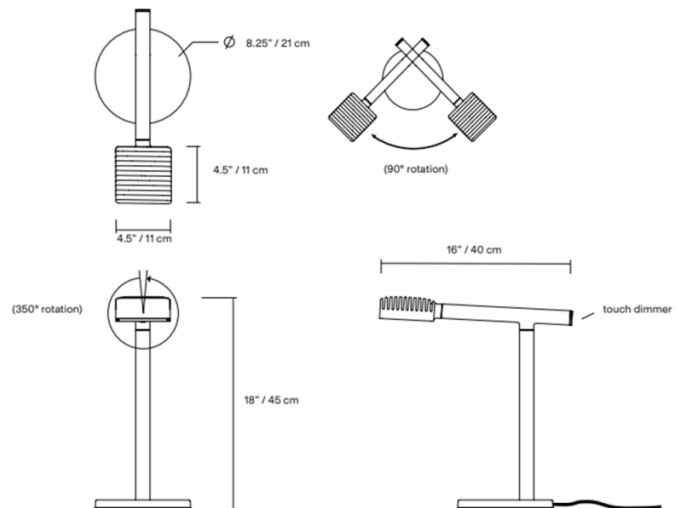

PRODUCT SPECIFICATION

- Light Source:** 5W, 3000K, 402 Lumens
- IP Code:** 20
- Dimming:** Integrated dimmer on product
- Dimensions:** Length: 40cm
Height: 45cm
Cable: 244cm
Width: 20cm

For all sales and technical enquiries, please contact: