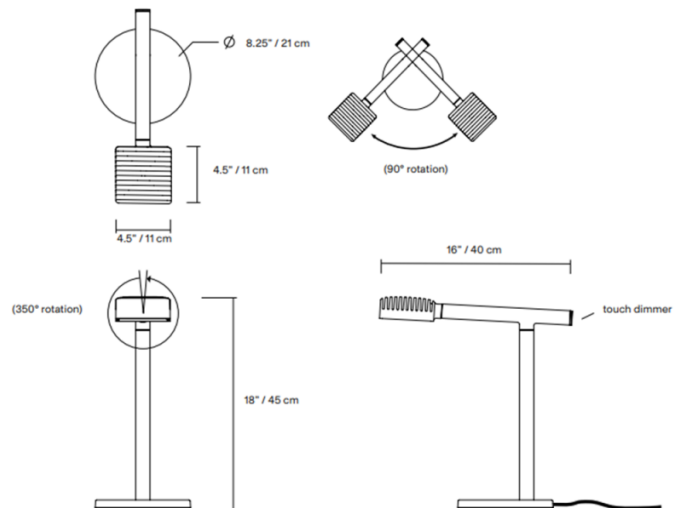

PRODUCT SPECIFICATION

- Light Source:** 5W, 3000K, 402 Lumens
- IP Code:** 20
- Dimming:** Integrated dimmer on product
- Dimensions:** Length: 40cm
Height: 45cm
Cable: 244cm
Width: 20cm

For all sales and technical enquiries, please contact: