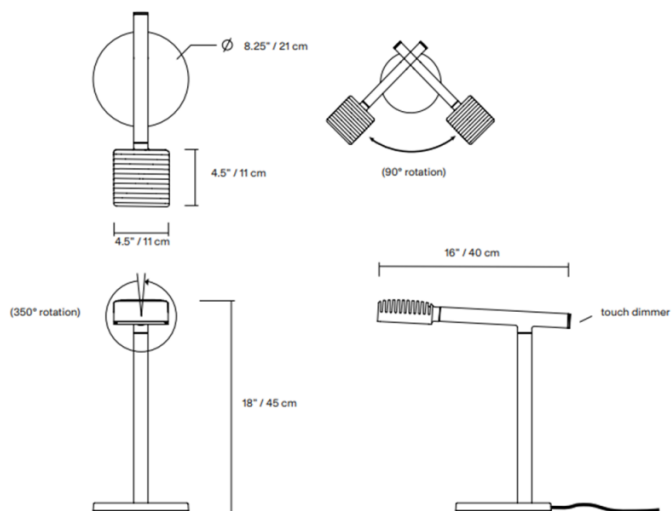

PRODUCT SPECIFICATION

- Light Source:** 5W, 3000K, 402 Lumens
- IP Code:** 20
- Dimming:** Integrated dimmer on the product.
- Dimensions:** Length: 40cm
Height: 45cm
Width: 20cm
Cable Length: 244cm

For all sales and technical enquiries, please contact: