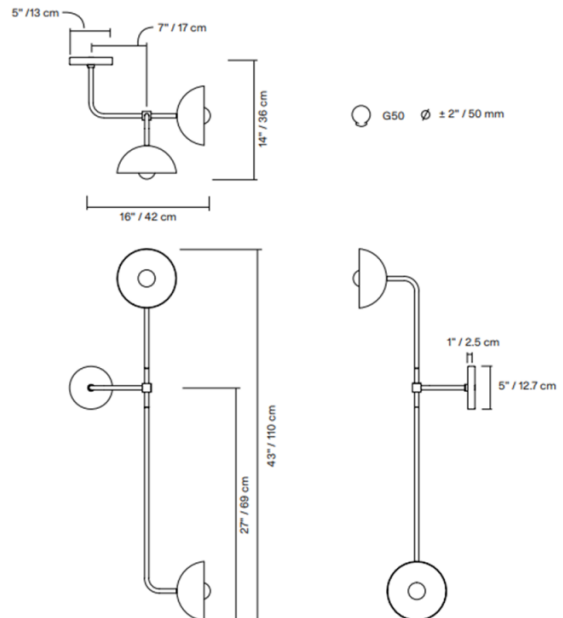

lambert&fils

Lambert & Fils Beaubien Wall Light

LA10988

SOURCE: <https://www.davidvillagelighting.co.uk/product/Lambert-Fils-Beaubien-Wall-Light/10001735>

PRODUCT DESCRIPTION

Designer: Lambert & Fils

Lambert & Fils Beaubien Wall Light

PRODUCT SPECIFICATION

- Light Source:** 2 x Max 3.5W G9 LED (Included)
- IP Code:** 20
- Dimming:** Dimmable via mains phase dimming.
- Dimensions:** Height: 111.8cm
Length: 40.6cm
Width: 35.6cm

For all sales and technical enquiries, please contact: