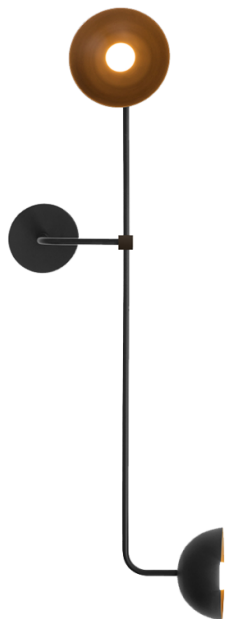

lambert&fils

Lambert & Fils Beaubien Wall Light

LA10988

SOURCE: <https://www.davidvillagelighting.co.uk/product/Lambert-Fils-Beaubien-Wall-Light/10001735>

PRODUCT DESCRIPTION

Designer: Lambert & Fils

Lambert & Fils Beaubien Wall Light

Beaubien Wall Light was designed in-house at Lambert and Fils. Beaubien Wall Light has a strong black structure which bends in and out of spaces, moving effortlessly between simplicity and embellishment. The lamp's structure is connected with round and cubic brass connectors and also adds a rich colour contrast to the rods. Beaubien Wall Light has an industrial and graphic aesthetic which is infused with a collection of influences, ranging from traditional Chinese screens to the Memphis movement.

Situated in both a residential or commercial establishment, Beaubien Wall Light is a sophisticated design with a high-end finish to make it stand out and add a touch of elegance to any interior. The unique structural design is a testament to its remarkable craftsmanship by the experts at Lambert & Fils and a bold lighting solution for any contemporary environment.

PRODUCT SPECIFICATION

Light Source: 2x Max 3.5W, G9 LED (Included)

IP Code: 20

Dimming: Dimmable via mains phase dimming

Dimensions: Height: 111.8cm
Length: 40.6cm
Width: 35.6cm

For all sales and technical enquiries, please contact: