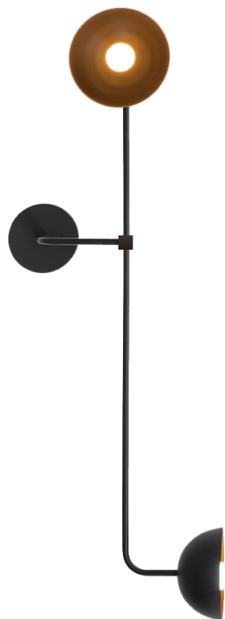

# Lambert & Fils Beaubien Wall Light

LA10988

SOURCE: <https://www.davidvillagelighting.co.uk/product/Lambert-Fils-Beaubien-Wall-Light/10001735>

### Lambert & Fils Beaubien Wall Light

Beaubien Wall Light was designed in-house at Lambert and Fils. Beaubien Wall Light has a strong black structure which bends in and out of spaces, moving effortlessly between simplicity and embellishment. The lamp's structure is connected with round and cubic brass connectors and also adds a rich colour contrast to the rods. Beaubien Wall Light has an industrial and graphic aesthetic which is infused with a collection of influences, ranging from traditional Chinese screens to the Memphis movement.

Situated in both a residential or commercial establishment, Beaubien Wall Light is a sophisticated design with a high-end finish to make it stand out and add a touch of elegance to any interior. The unique structural design is a testament to its remarkable craftsmanship by the experts at Lambert & Fils and a bold lighting solution for any contemporary environment.

## PRODUCT SPECIFICATION

- Light Source:** 2 x Max 3.5W G9 LED (Included)
- IP Code:** 20
- Dimming:** Dimmable via mains phase dimming.
- Dimensions:** Height: 111.8cm  
Length: 40.6cm  
Width: 35.6cm