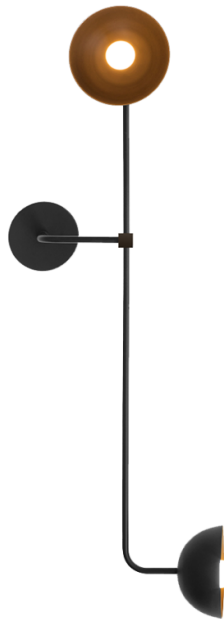

lambert&fils

Lambert & Fils Beaubien Wall Light

LA10988

SOURCE: <https://www.davidvillagelighting.co.uk/product/Lambert-Fils-Beaubien-Wall-Light/10001735>

PRODUCT DESCRIPTION

Designer: Lambert & Fils

Lambert & Fils Beaubien Wall Light

Beaubien Wall Light was designed in-house at Lambert and Fils. Beaubien Wall Light has a strong black structure which bends in and out of spaces, moving effortlessly between simplicity and embellishment. The lamp's structure is connected with round and cubic brass connectors and also adds a rich colour contrast to the rods. Beaubien Wall Light has an industrial and graphic aesthetic which is infused with a collection of influences, ranging from traditional Chinese screens to the Memphis movement.

Situated in both a residential or commercial establishment, Beaubien Wall Light is a sophisticated design with a high-end finish to make it stand out and add a touch of elegance to any interior. The unique structural design is a testament to its remarkable craftsmanship by the experts at Lambert & Fils and a bold lighting solution for any contemporary environment.

PRODUCT SPECIFICATION

- Light Source:** 2 x Max 3.5W G9 LED (Included)
- IP Code:** 20
- Dimming:** Dimmable via mains phase dimming.
- Dimensions:** Height: 111.8cm
Length: 40.6cm
Width: 35.6cm

For all sales and technical enquiries, please contact: