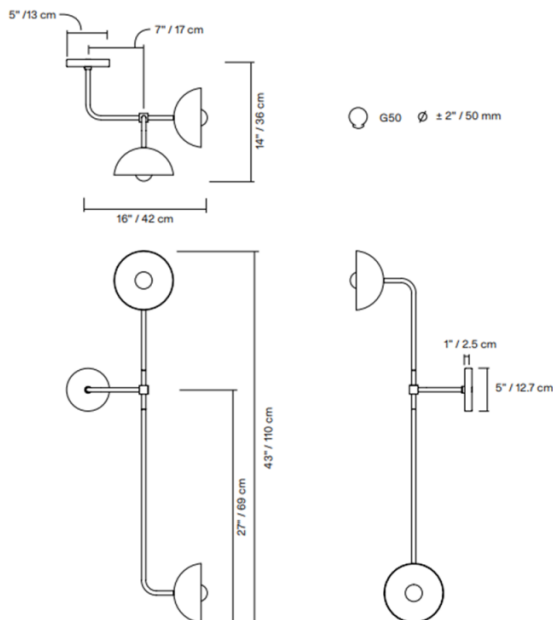

PRODUCT SPECIFICATION

Light Source: 2x Max 3.5W, G9 LED (Included)

IP Code: 20

Dimming: Dimmable via mains phase dimming

Dimensions: Height: 111.8cm
Length: 40.6cm
Width: 35.6cm

For all sales and technical enquiries, please contact: