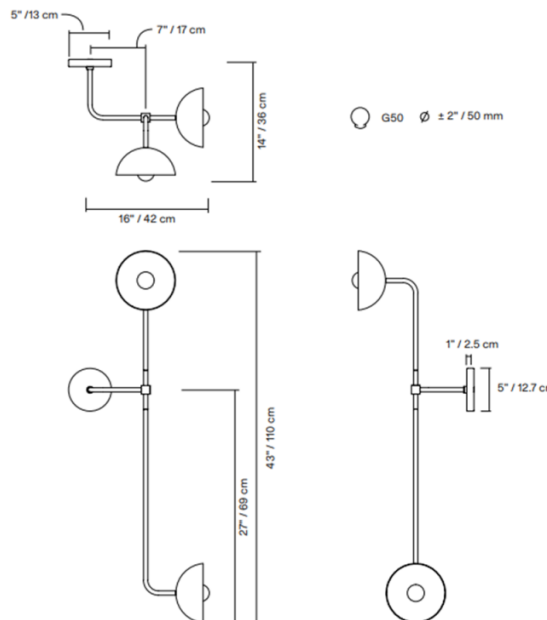

## PRODUCT SPECIFICATION

- Light Source:** 2 x Max 3.5W G9 LED (Included)
- IP Code:** 20
- Dimming:** Dimmable via mains phase dimming.
- Dimensions:** Height: 111.8cm  
Length: 40.6cm  
Width: 35.6cm