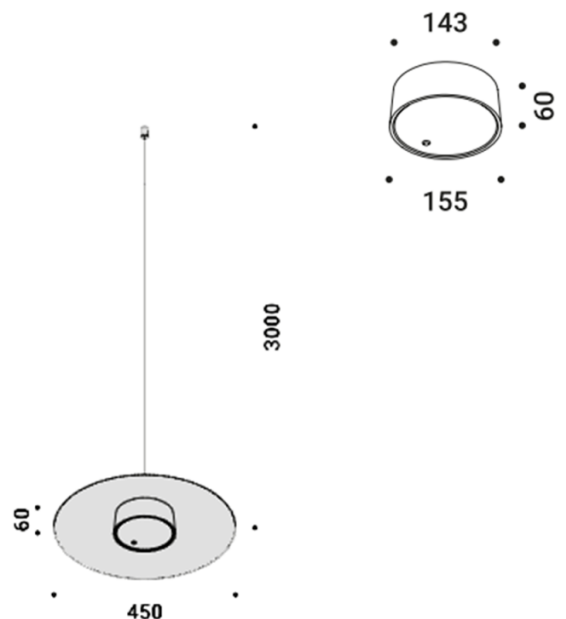

davide groppi

Davide Groppi QuiQuoQua LED Pendant

LA10986

SOURCE: <https://www.davidvillagelighting.co.uk/product/Davide-Groppi-QuiQuoQua-LED-Pendant/10001732>

PRODUCT DESCRIPTION

Designer: Davide Groppi

Davide Groppi QuiQuoQua LED Pendant

QuiQuoQua LED Pendant was designed in 2017 by Davide Groppi. QuiQuoQua's unique light source is connected to a dish magnetically which is attached to a barely visible steel cable and hung from a 300cm drop from the ceiling. Operated by a rechargeable battery, QuiQuoQua takes light where it is needed, without the limitation of electric wires. The delicate elegance of the effect is impressive. Each light source offers approximately 8 hours of battery life.

Please note: A sloped ceiling suspension kit can be purchased separately if needed, please [contact us](#) for more information.

PRODUCT SPECIFICATION

- Light Source:** 5W 3000K 345 Lumens
- IP Code:** 20
- Dimming:** Integrated on/off dimmer on the product
- Dimensions:**
 - Charger Cable: 80cm
 - Drop height: 300cm
 - Shade: Ø 45cm
 - Depth: 6cm