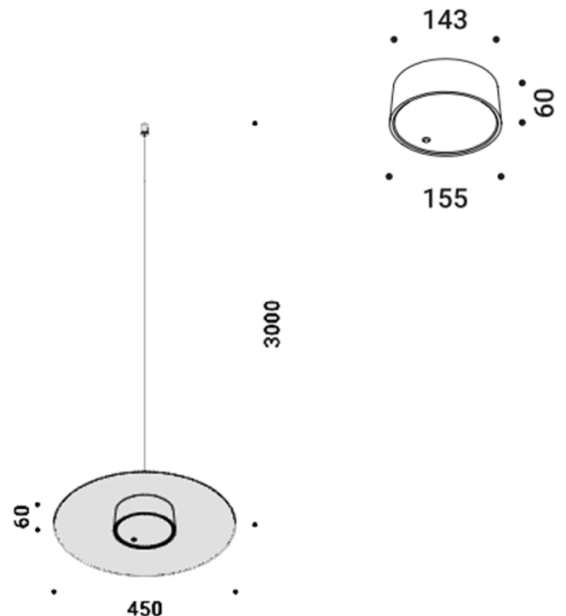

Dimensions: Charger Cable: 80cm
Drop height: 300cm
Shade: Ø 45cm
Depth: 6cm

For all sales and technical enquiries, please contact:

+44 (0)114 263 4266

info@davidvillagelighting.co.uk

www.davidvillagelighting.co.uk