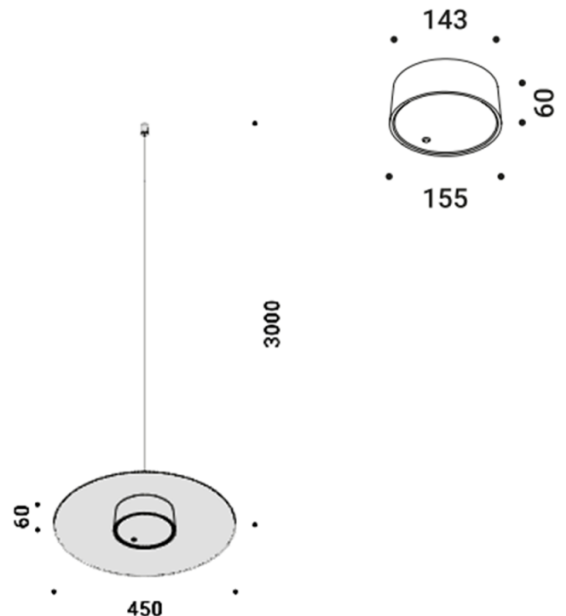

davide groppi

Davide Groppi QuiQuoQua LED Pendant

LA10986

SOURCE: <https://www.davidvillagelighting.co.uk/product/Davide-Groppi-QuiQuoQua-LED-Pendant/10001732>

PRODUCT DESCRIPTION

Designer: Davide Groppi

Davide Groppi QuiQuoQua LED Pendant

QuiQuoQua LED Pendant was designed in 2017 by Davide Groppi. QuiQuoQua's unique light source is connected to a dish magnetically which is attached to a barely visible steel cable and hung from a 300cm drop from the ceiling. Operated by a rechargeable battery, QuiQuoQua takes light where it is needed, without the limitation of electric wires. The delicate elegance of the effect is impressive. Each light source offers approximately 8 hours of battery life.

Please note: A sloped ceiling suspension kit can be purchased separately if needed, please [contact us](#) for more information.

PRODUCT SPECIFICATION

- Light Source:** 5W 3000K 345 Lumens
- IP Code:** 20
- Dimming:** Integrated on/off dimmer on the product
- Dimensions:**
 - Charger Cable: 80cm
 - Drop height: 300cm
 - Shade: Ø 45cm
 - Depth: 6cm