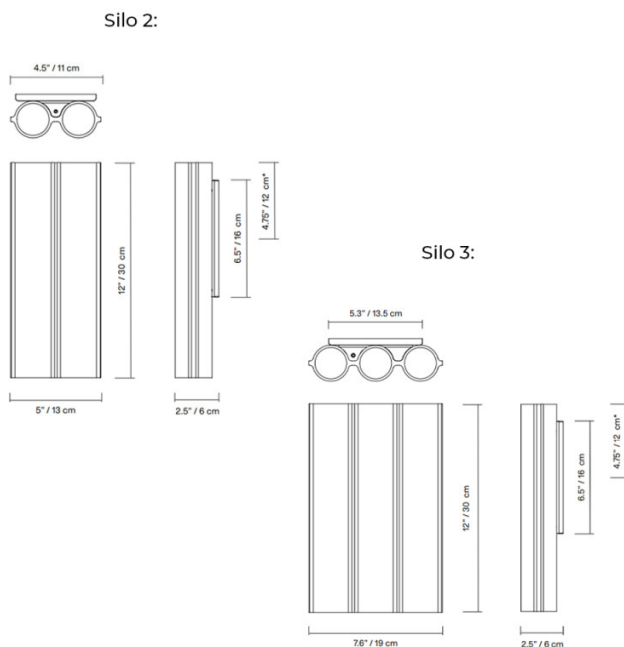

The Silo Wall Light by Lambert & Fils features an aluminium body. Silo boasts a curved form that is sleek yet theatrical, the structure is available in a range of modern finishes and offers the option between either two or three tubes. Furthermore, you can also customise the lighting output by choosing between an uplight, downlight or both depending on what your space requires.

Dali dimming is available upon request. Please [contact us](#) for more information.

PRODUCT SPECIFICATION

Light Source: Silo 2: 14.8W, 2700K, 647 Lumens
Silo 3: 21.2W, 2700K, 647 Lumens

IP Code: 20

Dimming: Dimmable via mains phase dimming.

Dimensions: Silo 2:
Width: 13cm
Height: 30cm
Depth: 6cm
Wall Mount: 11cm x 16cm

Silo 3:
Width: 19cm
Height: 30cm
Depth: 6cm
Wall Mount: 13.5cm x 16cm

For all sales and technical enquiries, please contact: