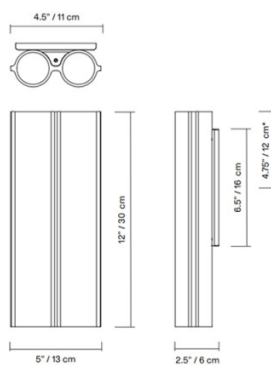

Dali dimming is available upon request. Please [contact us](#) for more information.

PRODUCT SPECIFICATION

Light Source: Silo 2: 14.8W, 2700K, 647 Lumens
Silo 3: 21.2W, 2700K, 647 Lumens

IP Code: 20

Dimming: Dimmable via mains phase dimming.

Dimensions: Silo 2:
Width: 13cm
Height: 30cm
Depth: 6cm
Wall Mount: 11cm x 16cm

Silo 3:
Width: 19cm
Height: 30cm
Depth: 6cm
Wall Mount: 13.5cm x 16cm

Silo 2:

Silo 3:

For all sales and technical enquiries, please contact: