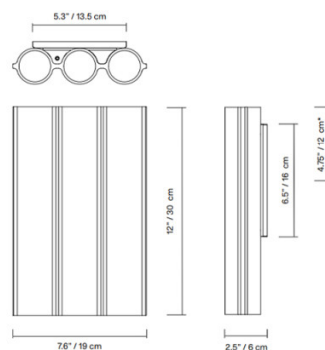

Dali dimming is available upon request. Please [contact us](#) for more information.

PRODUCT SPECIFICATION

Light Source: Silo 2: 14.8W, 2700K, 647 Lumens
Silo 3: 21.2W, 2700K, 647 Lumens

IP Code: 20

Dimming: Dimmable via mains phase dimming.

Dimensions: Silo 2:
Width: 13cm
Height: 30cm
Depth: 6cm
Wall Mount: 11cm x 16cm

Silo 3:
Width: 19cm
Height: 30cm
Depth: 6cm
Wall Mount: 13.5cm x 16cm

Silo 2:

Silo 3:

For all sales and technical enquiries, please contact: