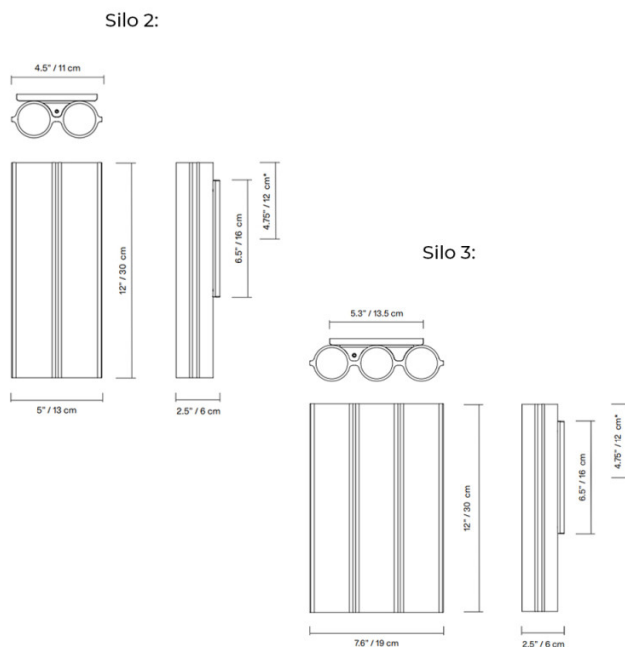

## PRODUCT SPECIFICATION

**Light Source:** Silo 2: 14.8W, 2700K, 647 Lumens  
Silo 3: 21.2W, 2700K, 647 Lumens

**IP Code:** 20

**Dimming:** Dimmable via mains phase dimming.

**Dimensions: Silo 2:**  
Width: 13cm  
Height: 30cm  
Depth: 6cm  
Wall Mount: 11cm x 16cm

**Silo 3:**  
Width: 19cm  
Height: 30cm  
Depth: 6cm  
Wall Mount: 13.5cm x 16cm

For all sales and technical enquiries, please contact:

+44 (0)114 263 4266

[info@davidvillagelighting.co.uk](mailto:info@davidvillagelighting.co.uk)