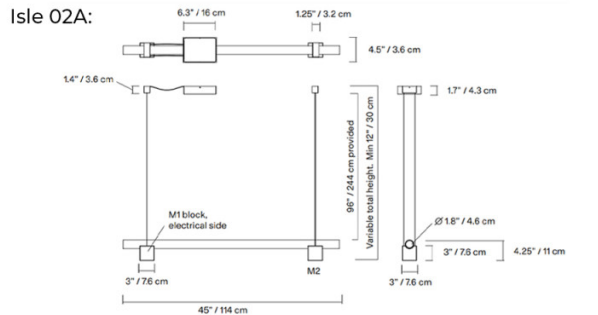

Dimensions: Isle 02A:
 Width: 114cm
 Depth: 7.6cm
 Body Height: 11cm

Isle 02B:
 Width: 114cm
 Depth: 7.6cm
 Body Height: 18cm

Minimum Drop Height: 30cm
 Maximum Drop Height: 224cm

For all sales and technical enquiries, please contact: