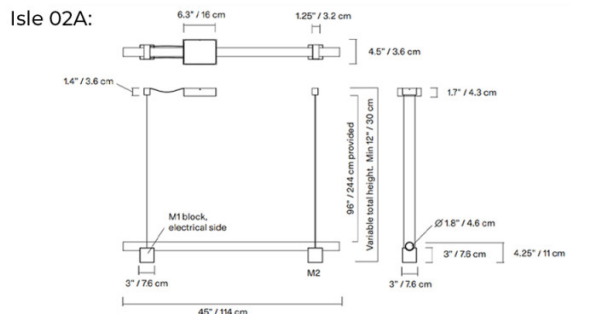

**Dimensions: Isle 02A:**  
 Width: 114cm  
 Depth: 7.6cm  
 Body Height: 11cm

**Isle 02B:**  
 Width: 114cm  
 Depth: 7.6cm  
 Body Height: 18cm

Minimum Drop Height: 30cm  
 Maximum Drop Height: 224cm

**For all sales and technical enquiries, please contact:**