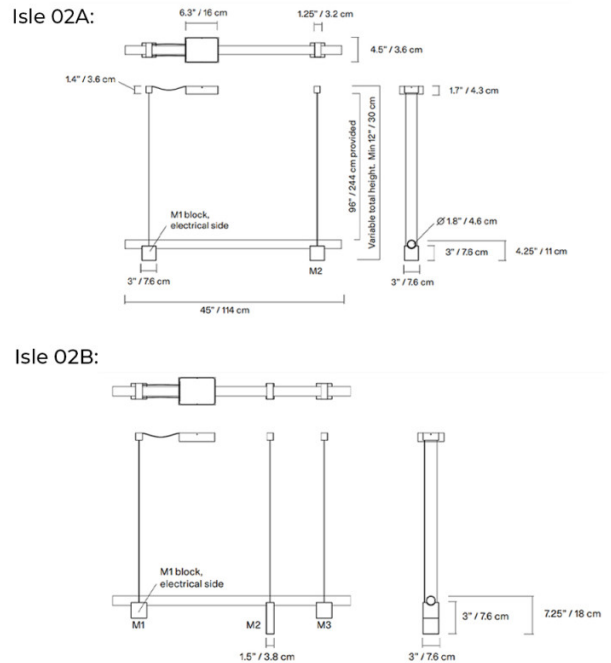

Dali dimming is available upon request and the colour temperature can be manually adjusted after installation. Please [contact us](#) for more information.

PRODUCT SPECIFICATION

Light Source: 35W, 2700K, 1877 Lumens
IP Code: 20
Dimming: Dimmable via 0-10V/Mains Phase/Dali dimming systems. Please consult your electrician, additional wiring may be required on-site.

Dimensions: Isle 02A:
 Width: 114cm
 Depth: 7.6cm
 Body Height: 11cm

Isle 02B:
 Width: 114cm
 Depth: 7.6cm
 Body Height: 18cm

Minimum Drop Height: 30cm
 Maximum Drop Height: 224cm

For all sales and technical enquiries, please contact: