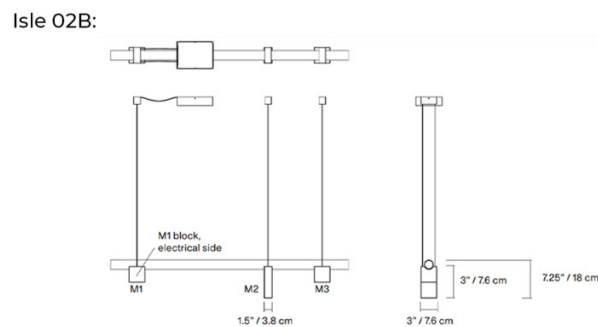

**Dimensions: Isle 02A:**  
 Width: 114cm  
 Depth: 7.6cm  
 Body Height: 11cm

**Isle 02B:**  
 Width: 114cm  
 Depth: 7.6cm  
 Body Height: 18cm

Minimum Drop Height: 30cm  
 Maximum Drop Height: 224cm

**For all sales and technical enquiries, please contact:**