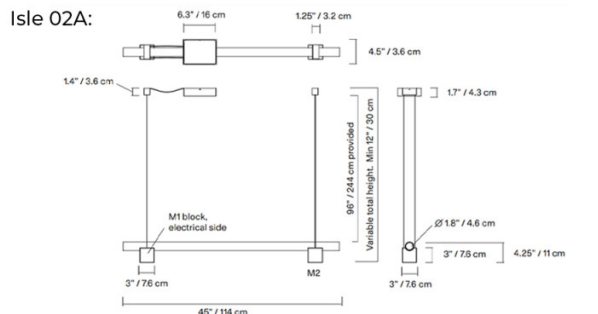

Dimensions: Isle 02A:
 Width: 114cm
 Depth: 7.6cm
 Body Height: 11cm

Isle 02B:
 Width: 114cm
 Depth: 7.6cm
 Body Height: 18cm

Minimum Drop Height: 30cm
 Maximum Drop Height: 224cm

For all sales and technical enquiries, please contact: