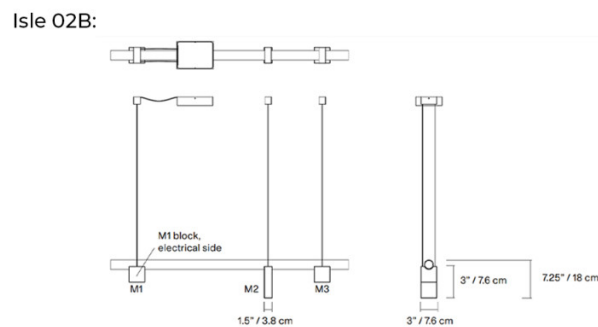

Dimensions: Isle 02A:
 Width: 114cm
 Depth: 7.6cm
 Body Height: 11cm

Isle 02B:
 Width: 114cm
 Depth: 7.6cm
 Body Height: 18cm

Minimum Drop Height: 30cm
 Maximum Drop Height: 224cm

For all sales and technical enquiries, please contact: