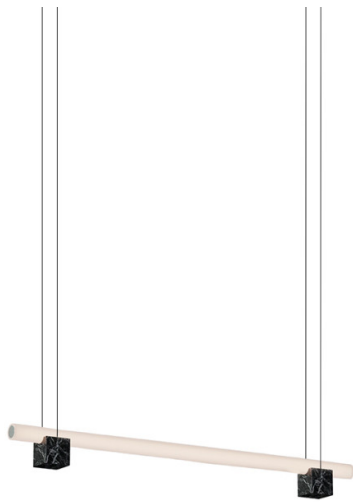

PRODUCT DESCRIPTION

Designer: Zoë Mowat

Lambert & Fils Isle 02 LED Suspension

Released in 2023, the Lambert & Fils Isle Suspension is a sculptural lighting solution, designed by ZOE Mowat. Minimalistic but technologically advanced, the Isle features a sandblasted and frosted tubular glass diffuser which houses an LED module, this tube sits atop multiple solid-stone and aluminium pedestals and is suspended in mid-air - granting the illusion of a bridge of light. The marble used for the Isle suspension is sourced from Portugal and is available in six inviting finishes, similarly, the blocks can also be supplied in polished aluminium. The location of the blocks can be manoeuvred along the diffuser, with the one on the left-hand side remaining in place to house the electrical components.

With the Isle LED Suspension, you can easily create a customised installation but the brand also supplies several pre-configured designs. The lighting solution can be installed singularly or in larger configurations, in clusters or atop each other for areas with higher ceilings such as stairwells. Isle provides an evenly diffused illumination, with a stripped-back but not simplistic style and can adapt to almost any contemporary interior.

Dali dimming is available upon request and the colour temperature can be manually adjusted after installation. Please [contact us](#) for more information.