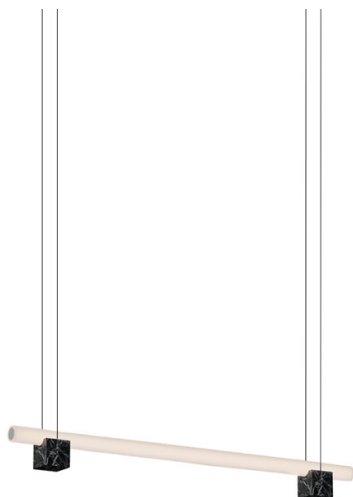

lambert&fils

Lambert & Fils Isle 02 LED Suspension

LA10984

SOURCE: <https://www.davidvillagelighting.co.uk/product/Lambert-Fils-Isle-02-LED-Suspension/10001728>

PRODUCT DESCRIPTION

Designer: Zoë Mowat

Lambert & Fils Isle 02 LED Suspension

Released in 2023, the Lambert & Fils Isle Suspension is a sculptural lighting solution, designed by ZOE Mowat. Minimalistic but technologically advanced, the Isle features a sandblasted and frosted tubular glass diffuser which houses an LED module, this tube sits atop multiple solid-stone and aluminium pedestals and is suspended in mid-air - granting the illusion of a bridge of light. The marble used for the Isle suspension is sourced from Portugal and is available in six inviting finishes, similarly, the blocks can also be supplied in polished aluminium. The location of the blocks can be manoeuvred along the diffuser, with the one on the left-hand side remaining in place to house the electrical components.

With the Isle LED Suspension, you can easily create a customised installation but the brand also supplies several pre-configured designs. The lighting solution can be installed singularly or in larger configurations, in clusters or atop each other for areas with higher ceilings such as stairwells. Isle provides an evenly diffused illumination, with a stripped-back but not simplistic style and can adapt to almost any contemporary interior.

Dimensions: Isle 02A:
 Width: 114cm
 Depth: 7.6cm
 Body Height: 11cm

Isle 02B:
 Width: 114cm
 Depth: 7.6cm
 Body Height: 18cm

Minimum Drop Height: 30cm
 Maximum Drop Height: 224cm

For all sales and technical enquiries, please contact: