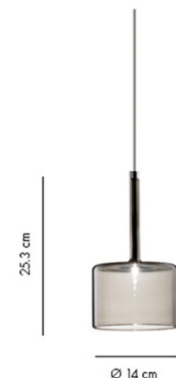

Spillray G: