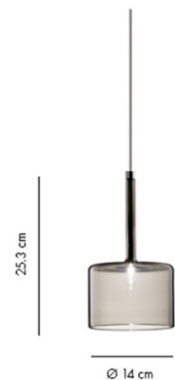

Spillray G: