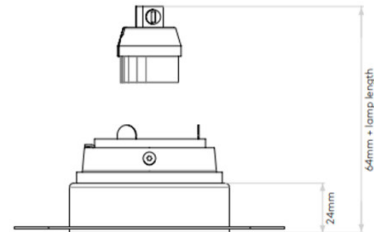

PRODUCT DESCRIPTION

Astro Trimless Round Adjustable Recessed Light

**BRAND NEW, OVERSTOCKED, ORIGINAL PACKAGING.
3 x Matt White Available.**

The Astro Trimless Recessed Light is a recessed ceiling light that can be tilted and directed by up to 30 degrees or rotated by up to 360 degrees. This allows you to easily direct the light as you wish. The ceiling light is also dimmable when used with a dimmable light source and allow you to control the ambience of the room. The Trimless Adjustable Recessed Light is a subtle and seamless lighting solution that is installed in the ceiling before plastering for an uninterrupted and flawless look.

Please Note: This product must be installed before final plaster skim.

PRODUCT SPECIFICATION

Light Source: 1 x Max 6W GU10 LED (excluded)

IP Code: 20

Dimming: Dimmable via mains phase dimming.

Dimensions: Diffuser: Ø7.6cm
Cut Out: Ø7.9cm
Depth: 2.4cm
Recess Depth: 6.4cm