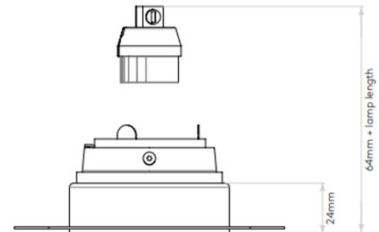

PRODUCT DESCRIPTION

Astro Trimless Round Adjustable Recessed Light

**BRAND NEW, OVERSTOCKED, ORIGINAL PACKAGING.
3 x Matt White Available.**

The Astro Trimless Recessed Light is a recessed ceiling light that can be tilted and directed by up to 30 degrees or rotated by up to 360 degrees. This allows you to easily direct the light as you wish. The ceiling light is also dimmable when used with a dimmable light source and allow you to control the ambience of the room. The Trimless Adjustable Recessed Light is a subtle and seamless lighting solution that is installed in the ceiling before plastering for an uninterrupted and flawless look.

Please Note: This product must be installed before final plaster skim.

PRODUCT SPECIFICATION

Light Source: 1 x Max 6W GU10 LED (excluded)

IP Code: 20

Dimming: Dimmable via mains phase dimming.

Dimensions: Diffuser: Ø7.6cm
Cut Out: Ø7.9cm
Depth: 2.4cm
Recess Depth: 6.4cm