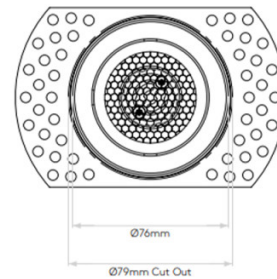

PRODUCT DESCRIPTION

Astro Trimless Round Adjustable Recessed Light

**BRAND NEW, OVERSTOCKED, ORIGINAL PACKAGING.
3 x Matt White Available.**

The Astro Trimless Recessed Light is a recessed ceiling light that can be tilted and directed by up to 30 degrees or rotated by up to 360 degrees. This allows you to easily direct the light as you wish. The ceiling light is also dimmable when used with a dimmable light source and allow you to control the ambience of the room. The Trimless Adjustable Recessed Light is a subtle and seamless lighting solution that is installed in the ceiling before plastering for an uninterrupted and flawless look.

Please Note: This product must be installed before final plaster skim.

PRODUCT SPECIFICATION

Light Source: 1 x Max 6W GU10 LED (excluded)

IP Code: 20

Dimming: Dimmable via mains phase dimming.

Dimensions: Diffuser: Ø7.6cm
Cut Out: Ø7.9cm
Depth: 2.4cm
Recess Depth: 6.4cm