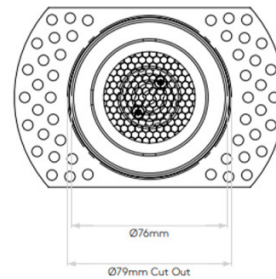

PRODUCT DESCRIPTION

Astro Trimless Round Adjustable Recessed Light

**BRAND NEW, OVERSTOCKED, ORIGINAL PACKAGING.
3 x Matt White Available.**

The Astro Trimless Recessed Light is a recessed ceiling light that can be tilted and directed by up to 30 degrees or rotated by up to 360 degrees. This allows you to easily direct the light as you wish. The ceiling light is also dimmable when used with a dimmable light source and allow you to control the ambience of the room. The Trimless Adjustable Recessed Light is a subtle and seamless lighting solution that is installed in the ceiling before plastering for an uninterrupted and flawless look.

Please Note: This product must be installed before final plaster skim.

PRODUCT SPECIFICATION

Light Source: 1 x Max 6W GU10 LED (excluded)

IP Code: 20

Dimming: Dimmable via mains phase dimming.

Dimensions: Diffuser: Ø7.6cm
Cut Out: Ø7.9cm
Depth: 2.4cm
Recess Depth: 6.4cm