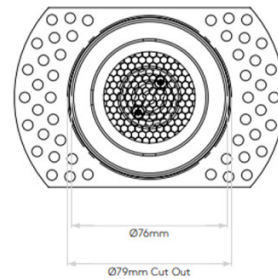

PRODUCT DESCRIPTION

Astro Trimless Round Adjustable Recessed Light

**BRAND NEW, OVERSTOCKED, ORIGINAL PACKAGING.
3 x Matt White Available.**

The Astro Trimless Recessed Light is a recessed ceiling light that can be tilted and directed by up to 30 degrees or rotated by up to 360 degrees. This allows you to easily direct the light as you wish. The ceiling light is also dimmable when used with a dimmable light source and allow you to control the ambience of the room. The Trimless Adjustable Recessed Light is a subtle and seamless lighting solution that is installed in the ceiling before plastering for an uninterrupted and flawless look.

Please Note: This product must be installed before final plaster skim.

PRODUCT SPECIFICATION

Light Source: 1 x Max 6W GU10 LED (excluded)

IP Code: 20

Dimming: Dimmable via mains phase dimming.

Dimensions: Diffuser: Ø7.6cm
Cut Out: Ø7.9cm
Depth: 2.4cm
Recess Depth: 6.4cm