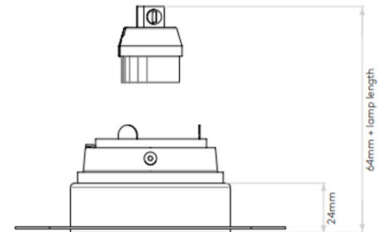

PRODUCT DESCRIPTION

Astro Trimless Round Adjustable Recessed Light

**BRAND NEW, OVERSTOCKED, ORIGINAL PACKAGING.
3 x Matt White Available.**

The Astro Trimless Recessed Light is a recessed ceiling light that can be tilted and directed by up to 30 degrees or rotated by up to 360 degrees. This allows you to easily direct the light as you wish. The ceiling light is also dimmable when used with a dimmable light source and allow you to control the ambience of the room. The Trimless Adjustable Recessed Light is a subtle and seamless lighting solution that is installed in the ceiling before plastering for an uninterrupted and flawless look.

Please Note: This product must be installed before final plaster skim.

PRODUCT SPECIFICATION

Light Source: 1 x Max 6W GU10 LED (excluded)

IP Code: 20

Dimming: Dimmable via mains phase dimming.

Dimensions: Diffuser: Ø7.6cm
Cut Out: Ø7.9cm
Depth: 2.4cm
Recess Depth: 6.4cm