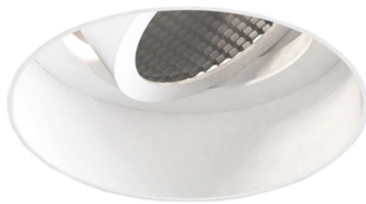

CLEARANCE
OFFERS

LA10980

Astro Trimless Round Adjustable Recessed Light CLEARANCE

SOURCE: <https://www.davidvillagelighting.co.uk/product/Astro-Trimless-Round-Adjustable-Recessed-Light-CLEARANCE/10001714>

PRODUCT DESCRIPTION

Astro Trimless Round Adjustable Recessed Light

**BRAND NEW, OVERSTOCKED, ORIGINAL PACKAGING.
3 x Matt White Available.**

The Astro Trimless Recessed Light is a recessed ceiling light that can be tilted and directed by up to 30 degrees or rotated by up to 360 degrees. This allows you to easily direct the light as you wish. The ceiling light is also dimmable when used with a dimmable light source and allow you to control the ambience of the room. The Trimless Adjustable Recessed Light is a subtle and seamless lighting solution that is installed in the ceiling before plastering for an uninterrupted and flawless look.

Please Note: This product must be installed before final plaster skim.

PRODUCT SPECIFICATION

Light Source: 1 x Max 6W GU10 LED (excluded)

IP Code: 20

Dimming: Dimmable via mains phase dimming.

Dimensions: Diffuser: Ø7.6cm
Cut Out: Ø7.9cm
Depth: 2.4cm
Recess Depth: 6.4cm