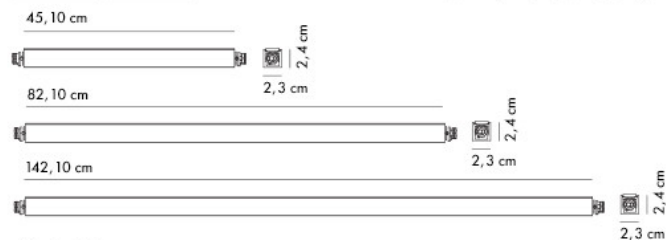

Linear profiles

With light and without light