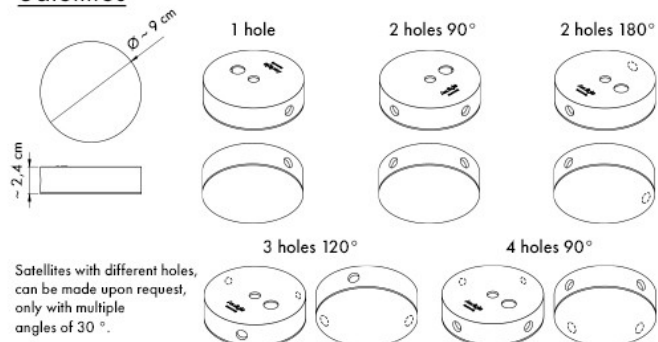

Satellites