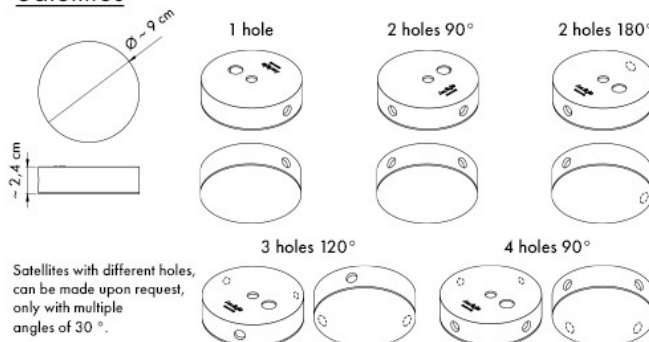

Satellites