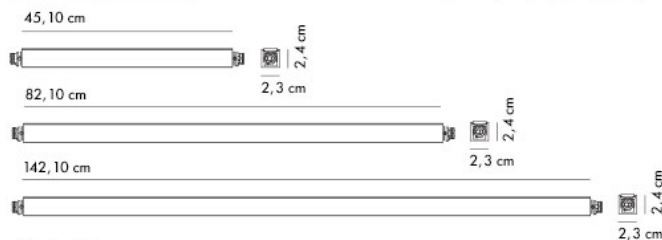

Linear profiles

With light and without light