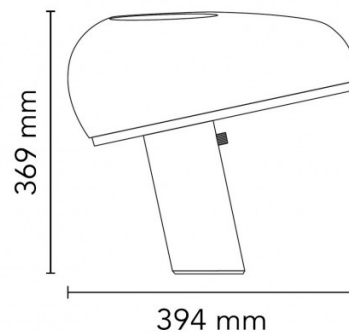

**CLEARANCE
OFFERS**

Flos Snoopy Table Lamp CLEARANCE

LA8338/CL

SOURCE: <https://www.davidvillagelighting.co.uk/product/Flos-Snoopy-Table-Lamp-CLEARANCE/10001699>

PRODUCT DESCRIPTION

Snoopy Table Lamp by Flos

PRODUCT SPECIFICATION

- Light Source:** 1 x Max 150W E27 (excluded)
- IP Code:** 20
- Dimming:** Integrated dimmer on the product
- Dimensions:** Height: 36.9cm
Width: 39.4cm

For all sales and technical enquiries, please contact: