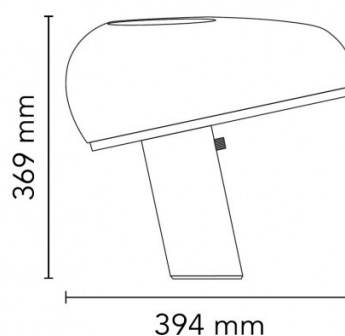

CLEARANCE
OFFERS

Flos Snoopy Table Lamp CLEARANCE

LA8338/CL

SOURCE: <https://www.davidvillagelighting.co.uk/product/Flos-Snoopy-Table-Lamp-CLEARANCE/10001699>

PRODUCT DESCRIPTION

Snoopy Table Lamp by Flos

BRAND NEW, OVERSTOCKED, ORIGINAL PACKAGING.
2 x Green Available.
4 x Black Available.

PRODUCT SPECIFICATION

Light Source: 1 x Max 150W E27 (excluded)
IP Code: 20
Dimming: Integrated dimmer on the product
Dimensions: Height: 36.9cm
 Width: 39.4cm

For all sales and technical enquiries, please contact: