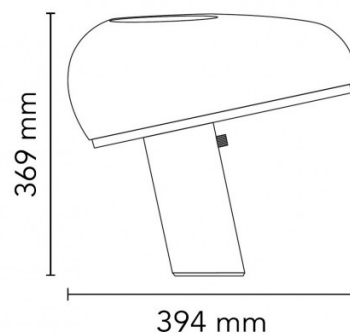

CLEARANCE
OFFERS

Flos Snoopy Table Lamp CLEARANCE

LA8338/CL

SOURCE: <https://www.davidvillagelighting.co.uk/product/Flos-Snoopy-Table-Lamp-CLEARANCE/10001699>

PRODUCT DESCRIPTION

Snoopy Table Lamp by Flos

BRAND NEW, OVERSTOCKED, ORIGINAL PACKAGING.
2 x Green Available.
4 x Black Available.

PRODUCT SPECIFICATION

Light Source: 1 x Max 150W E27 (excluded)
IP Code: 20
Dimming: Integrated dimmer on the product
Dimensions: Height: 36.9cm
 Width: 39.4cm

For all sales and technical enquiries, please contact: