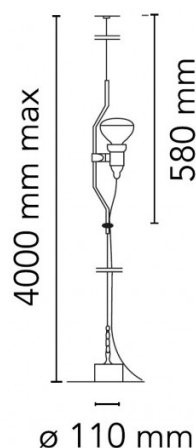

The Parentesi lamp body is mounted on coloured painted or nickel-plated steel tubes with a light source which moves vertically via sliding on a ceiling-to-floor steel cable (4m long). This construction allows the Parentesi's light to be fixed at any point and directed as required - making it the perfect companion for tasking or highlighting architectural details.

## PRODUCT SPECIFICATION

**Light Source:** 1 x Max 150W E27 (excluded)

**IP Code:** 20

**Dimming:** In-line dimmer included on cable

**Dimensions:** Fixture Height: 58cm  
Base: Ø11cm  
Full Max Height: 400cm