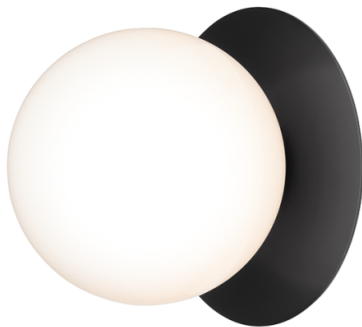

NUURA

Nuura Liila 1 Outdoor Wall Light

LA10974

SOURCE: <https://www.davidvillagelighting.co.uk/product/Nuura-Liila-1-Outdoor-Wall-Light/10001686>

PRODUCT DESCRIPTION

Designer: Sofie Refer

Nuura Liila 1 Outdoor Wall Light

Nuura Liila 1 Outdoor Wall Light was created by Danish designer, Sofie Refer. Purposefully designed to be displayed and illuminated in entrance areas of homes, inside and outside to create a warm welcoming atmosphere. A thin round sheet of metal comprises the base and is topped with a glass globe from which a soft, evenly diffused light is spread on all surrounding areas. Liila 1 Outdoor is an extension of the [Liila collection](#).

Liila 1 Outdoor Wall Light has been designed in two back plate colours and two glass shade options. The powder-coated back plates are available in black and dark bronze colourways whilst the glass shade can be either opal or clear etched. Liila 1 adds a touch of sophistication and luxury to any space, be it a home or a commercial establishment. These minimalist wall lights can be displayed independently or beautifully in pairs for an elevated aesthetic.