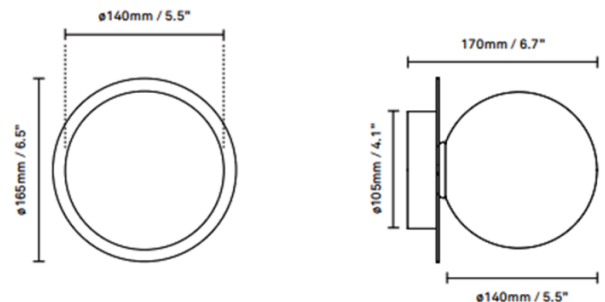

PRODUCT SPECIFICATION

Light Source: 1x Max 7W, G9 LED (Excluded)

IP Code: 54

Dimming: Dimmable via mains phase dimming

Dimensions: Back plate: \varnothing 10.5cm
Glass Shade: \varnothing 14cm
Depth: 17cm

For all sales and technical enquiries, please contact: