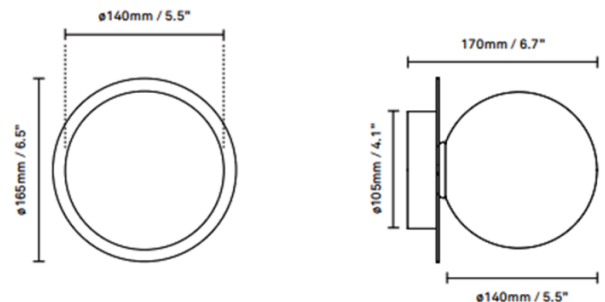

PRODUCT SPECIFICATION

Light Source: 1x Max 7W, G9 LED (Excluded)

IP Code: 54

Dimming: Dimmable via mains phase dimming

Dimensions: Back plate: ø 10.5cm
Glass Shade: ø 14cm
Depth: 17cm

For all sales and technical enquiries, please contact: