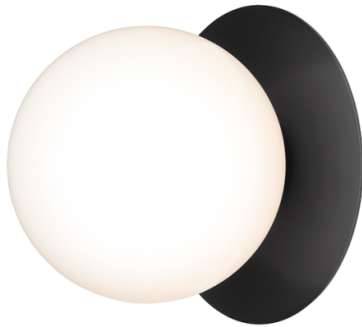

NUURA

Nuura Liila 1 Outdoor Wall Light

LA10974

SOURCE: <https://www.davidvillagelighting.co.uk/product/Nuura-Liila-1-Outdoor-Wall-Light/10001686>

PRODUCT DESCRIPTION

Designer: Sofie Refer

Nuura Liila 1 Outdoor Wall Light

Nuura Liila 1 Outdoor Wall Light was created by Danish designer, Sofie Refer. Purposefully designed to be displayed and illuminated in entrance areas of homes, inside and outside to create a warm welcoming atmosphere. A thin round sheet of metal comprises the base and is topped with a glass globe from which a soft, evenly diffused light is spread on all surrounding areas. Liila 1 Outdoor is an extension of the [Liila collection](#).

Liila 1 Outdoor Wall Light has been designed in two back plate colours and two glass shade options. The powder-coated back plates are available in black and dark bronze colourways whilst the glass shade can be either opal or clear etched. Liila 1 adds a touch of sophistication and luxury to any space, be it a home or a commercial establishment. These minimalist wall lights can be displayed independently or beautifully in pairs for an elevated aesthetic.