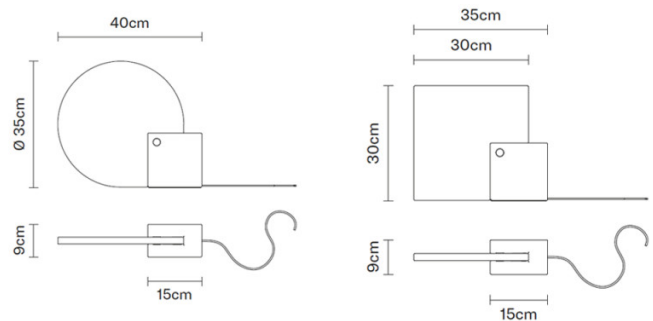

IP Code: 40

Dimming: In-line dimmer included on the cable.

Dimensions: Spherical:
Height: 35cm
Width: 40cm
Base Depth: 15cm

Square:
Height: 30cm
Width: 35cm
Base Depth: 15cm

For all sales and technical enquiries, please contact: