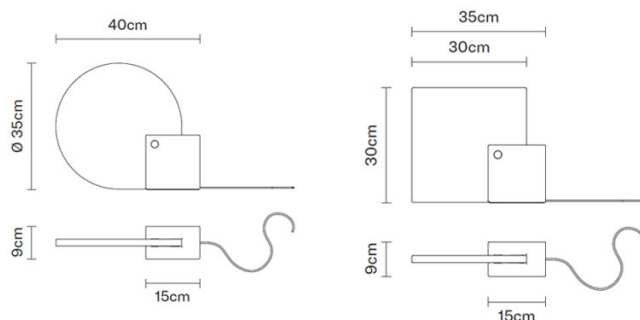

## PRODUCT SPECIFICATION

**Light Source:** 9W, 2700K, 590 Lumens

**IP Code:** 40

**Dimming:** In-line dimmer included on the cable.

**Dimensions: Spherical:**  
Height: 35cm  
Width: 40cm  
Base Depth: 15cm

**Square:**  
Height: 30cm  
Width: 35cm  
Base Depth: 15cm

**For all sales and technical enquiries, please contact:**

+44 (0)114 263 4266

[info@davidvillagelighting.co.uk](mailto:info@davidvillagelighting.co.uk)