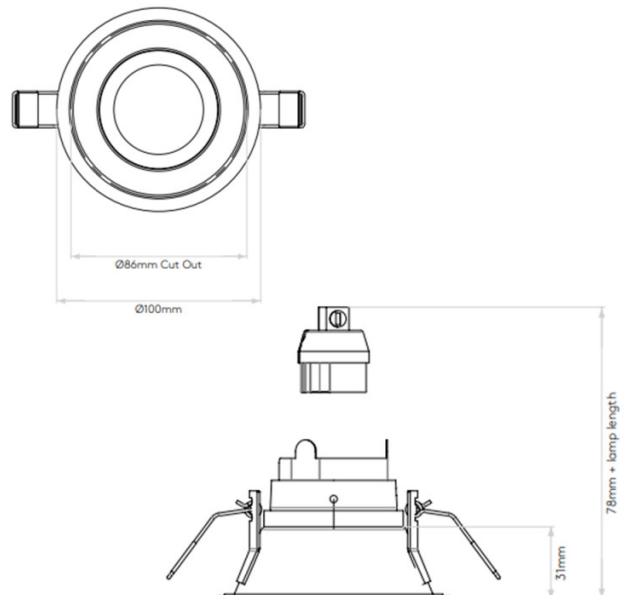

### Astro Minima Slimline Fire Rated IP65 Recessed Light

The Astro Minima Slimline Recessed Light is a subtle and unobtrusive lighting solution available in two monochrome finishes, crafted from mild steel with a glass diffuser. The Minima design continues to be one of the most popular downlights within the Astro offering, as it can be easily retrofitted into existing ceiling structures. The minimal trim of the Astro Minima Slimline Recessed Light ensures the fitting aesthetic is clean and simple when installed.

## PRODUCT SPECIFICATION

- Light Source:** 1 x Max 6W GU10 LED (excluded)
- IP Code:** 65
- Dimming:** Dimmable via mains phase dimming.
- Dimensions:** Ø10cm  
Cut Out: Ø8.6cm  
Recess Depth: 13cm

For all sales and technical enquiries, please contact: