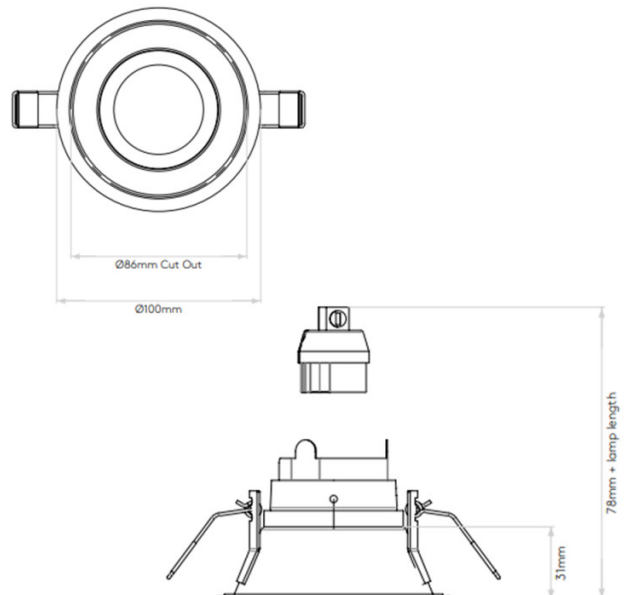

Astro Minima Slimline Fire Rated IP65 Recessed Light

The Astro Minima Slimline Recessed Light is a subtle and unobtrusive lighting solution available in two monochrome finishes, crafted from mild steel with a glass diffuser. The Minima design continues to be one of the most popular downlights within the Astro offering, as it can be easily retrofitted into existing ceiling structures. The minimal trim of the Astro Minima Slimline Recessed Light ensures the fitting aesthetic is clean and simple when installed.

PRODUCT SPECIFICATION

- Light Source:** 1 x Max 6W GU10 LED (excluded)
- IP Code:** 65
- Dimming:** Dimmable via mains phase dimming.
- Dimensions:** Ø10cm
Cut Out: Ø8.6cm
Recess Depth: 13cm

For all sales and technical enquiries, please contact: