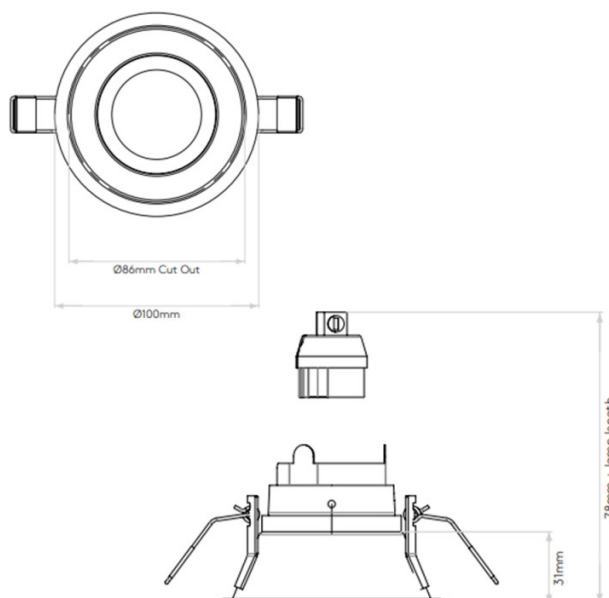

Astro Minima Slimline Fire Rated IP65 Recessed Light

The Astro Minima Slimline Recessed Light is a subtle and unobtrusive lighting solution available in two monochrome finishes, crafted from mild steel with a glass diffuser. The Minima design continues to be one of the most popular downlights within the Astro offering, as it can be easily retrofitted into existing ceiling structures. The minimal trim of the Astro Minima Slimline Recessed Light ensures the fitting aesthetic is clean and simple when installed.

Producing a functional downlight, the Minima Slimline is a great lighting solution for hallways, kitchens and bathrooms. Thanks to the sleek matt white or matt black finishes, this recessed lamp can adapt to a wide variety of environments and suit almost any style. This discreet spotlight can also be easily dimmed, allowing you to personalise the atmosphere in your interior.

PRODUCT SPECIFICATION

Light Source: 1 x Max 6W GU10 LED (excluded)

IP Code: 65

Dimming: Dimmable via mains phase dimming.

Dimensions: Ø10cm
Cut Out: Ø8.6cm
Recess Depth: 13cm

For all sales and technical enquiries, please contact: