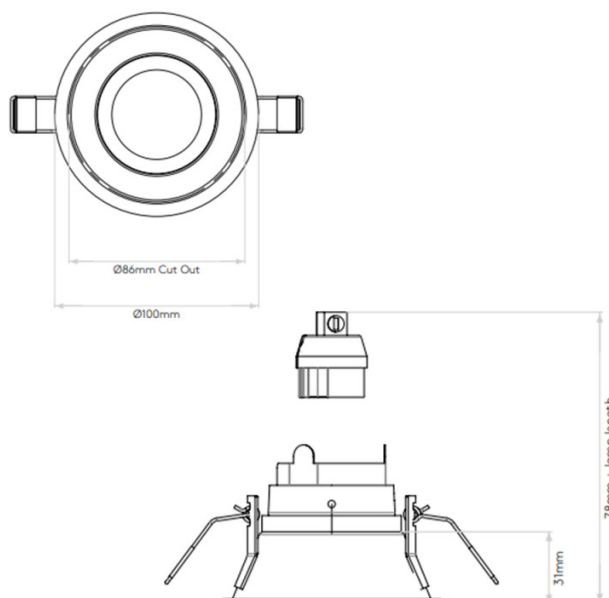

#### Astro Minima Slimline Fire Rated IP65 Recessed Light

The Astro Minima Slimline Recessed Light is a subtle and unobtrusive lighting solution available in two monochrome finishes, crafted from mild steel with a glass diffuser. The Minima design continues to be one of the most popular downlights within the Astro offering, as it can be easily retrofitted into existing ceiling structures. The minimal trim of the Astro Minima Slimline Recessed Light ensures the fitting aesthetic is clean and simple when installed.

Producing a functional downlight, the Minima Slimline is a great lighting solution for hallways, kitchens and bathrooms. Thanks to the sleek matt white or matt black finishes, this recessed lamp can adapt to a wide variety of environments and suit almost any style. This discreet spotlight can also be easily dimmed, allowing you to personalise the atmosphere in your interior.

### PRODUCT SPECIFICATION

**Light Source:** 1 x Max 6W GU10 LED (excluded)

**IP Code:** 65

**Dimming:** Dimmable via mains phase dimming.

**Dimensions:** Ø10cm  
Cut Out: Ø8.6cm  
Recess Depth: 13cm

**For all sales and technical enquiries, please contact:**